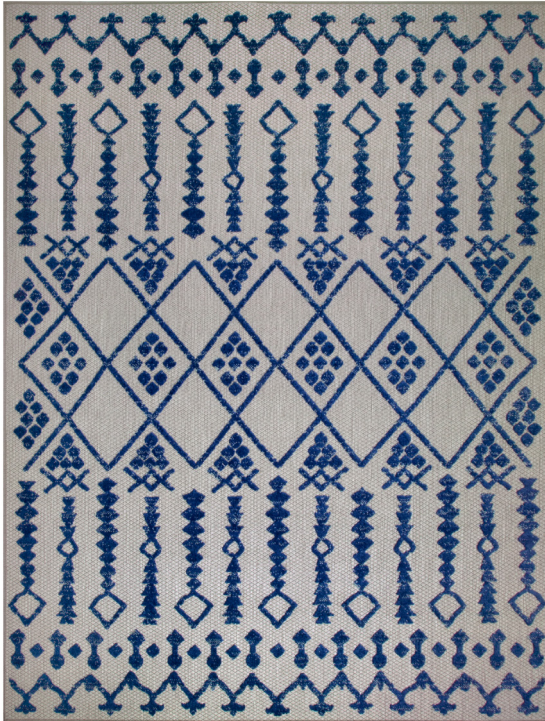

Cusp Indoor/Outdoor Area Rug 6'7" x 9'6"

Gray and Blue

9'6"

6'7"

0.2" Thick

SPECIFICATIONS

MATERIAL:	Polypropylene	CONSTRUCTION:	Machine Made
BACKING MATERIAL:	Polypropylene	CONSTRUCTION TECHNIQUE:	Power Loom
INDOOR/OUTDOOR:	Indoor/Outdoor Use	REMOVABLE BACKING:	No
SHAPE:	Rectangle	NON-SLIP BACKING:	No
COLOR:	Gray and Blue	WATER RESISTANT:	Yes
ASSEMBLED DIMENSIONS:	0.2" H x 6'7" W x 9'6" L	SAFE FOR HEATED FLOORS:	No
ASSEMBLED WEIGHT:	15.34 lbs.	FLAME RETARDANT:	No
PILE HEIGHT:	0.2"	ANTI-MICROBIAL:	No
PILE HEIGHT VARIATION:	Yes		
RUG FRINGE OR TASSLE:	No		
MACHINE WASHABLE:	No		
RUG PAD RECOMMENDED:	Yes		