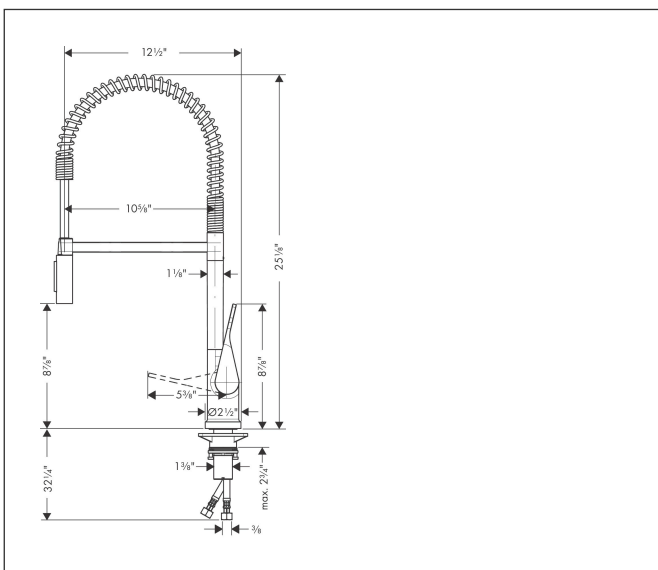

Brand AXOR
 Art. Name **AXOR Citterio** Semi-Pro Kitchen Faucet 2-Spray, 1.5 GPM
 Art. Nr. 39841341
 Surface brushed black chrome
 Pos. 1

Product Picture

Drawing

Features

- Swivel range 360°
- Laminar spray, Needle spray
- Toggle spray diverter
- Deck mounted
- Flow: 1.5 GPM (5.7 L/Min)
- Ceramic cartridge
- 3/8" hoses
- Integrated double backflow prevention