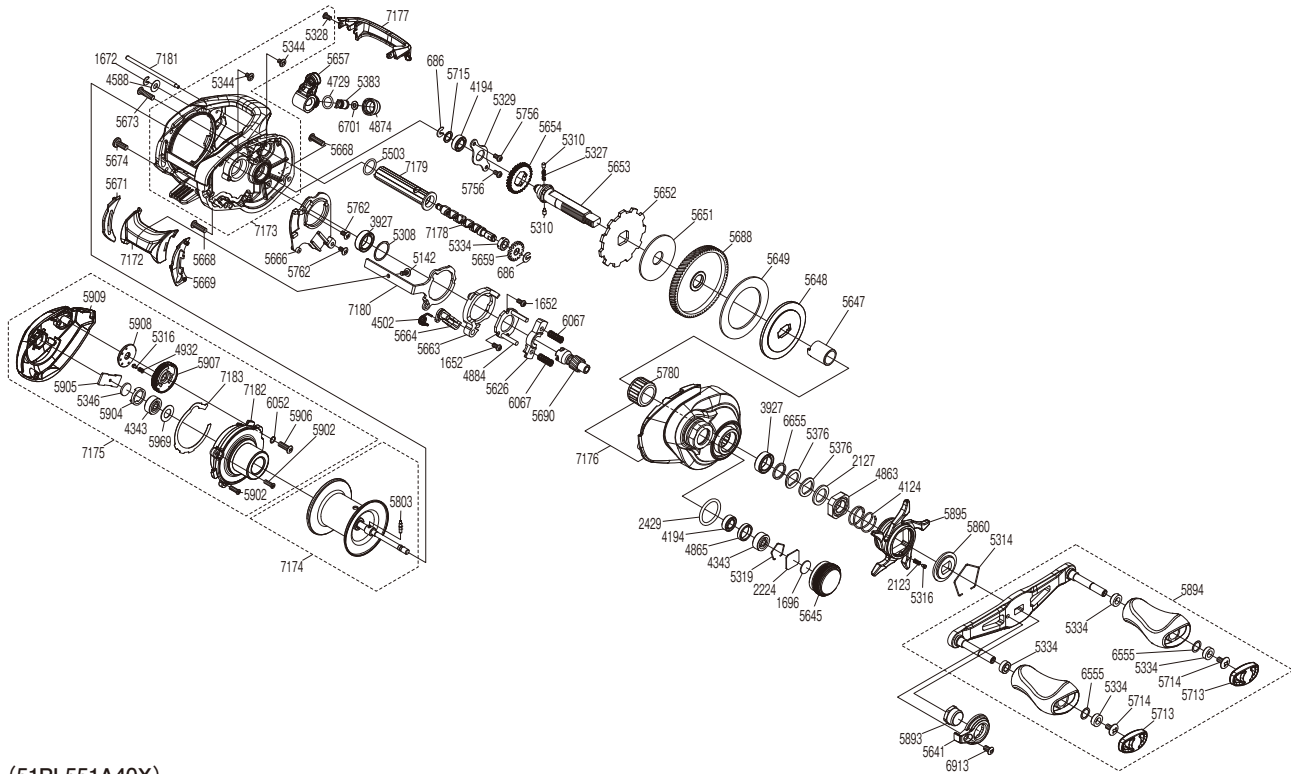

SHIMANO

CURADO DC

CUDC200XG

(51RL551A40X)

#	Part No.	Description	#	Part No.	Description	#	Part No.	Description
686	105NK	E Lock	5376	109F5	Washer	5860	10J26	Star Drag Click Plate
1652	10LVE	Screw	5383	10BHQ	Line Guide Pawl	5893	10EBA	Handle Nut
1672	105NC	E Lock	5503	101GT	O Ring	5894	10T5B	Handle Assembly
1696	10896	Cast Control Spacer B	5626	10TMB	Yoke	5895	10T9V	Star Drag
2123	10BT2	Click Spring	5641	10SSK	Handle Nut Plate	5902	10TBS	Screw
2127	10J1N	Star Drag Spacer	5645	10SRP	Cast Control Cap	5904	100Q2	Bearing Retainer
2224	1085F	Spool Tension Spacer A	5647	10SRM	Roller Clutch Inner Tube	5905	100Q5	Spool Shaft Spacer
2429	108WK	O Ring	5648	10SSR	Key Washer	5906	10LFN	Screw
3927	10EX8	Ball Bearing	5649	10SSF	Drag Washer C	5907	10T5C	Brake Dial
4124	10A70	Star Drag Spring	5651	1023U	Drag Washer A	5908	10TA1	Click Ring
4194	105BP	Ball Bearing	5652	10SSJ	Anti-Reverse Ratchet	5909	10TA5	Left Side Plate
4343	105C3	Ball Bearing	5653	10SG7	Drive Shaft	5969	10B9A	Bearing Seal
4502	104CN	Clutch Pawl Spring	5654	101K8	Idle Gear	6052	100MF	Washer
4588	10FJZ	Washer	5657	101E0	Line Guide Assembly	6067	10SAS	Yoke Spring
4729	108WQ	O Ring	5659	10SRL	Idle Gear C	6555	104FH	Washer
4863	10A3T	Star Drag Nut	5663	10SG1	Clutch Cam	6655	100SE	Washer
4865	10EYS	Bearing Spacer	5664	101M5	Clutch Pawl Assembly	6701	10CFU	Spacer
4874	10FJB	Pawl Cap	5666	10SST	Clutch Guard	6913	10DV5	Screw
4884	10F3X	Clutch Cam Retainer	5668	10SXB	Screw	7172	1028D	Clutch Button
4932	10GQZ	Click Spring	5669	10SG5	Clutch Bar Guide B	7173	101WF	Frame Assembly
5142	10559	Screw	5671	10SRK	Clutch Bar Guide A	7174	101MG	Spool Assembly
5308	10190	Washer	5673	10LHY	Screw	7175	1028B	Left Side Plate Assembly
5310	10HJG	Idle Gear Pin	5674	10SXA	Screw	7176	101K0	Right Side Plate
5314	10KXW	Click Plate Retainer	5688	10SRN	Drive Gear	7177	101JY	Level Wind Protector
5316	10MFC	Click Pin	5690	10SSL	Pinion Gear	7178	101JU	Worm Shaft
5319	1054D	Bearing Retainer	5713	10SS2	Handle Knob Seal	7179	101JR	Level Wind Guard
5327	10JDY	Idle Gear Spring	5714	10LFA	Screw	7180	101JW	Clutch Plate
5328	10LCQ	Screw	5715	10G6D	Washer	7181	101JX	Stabilizer Bar
5329	109T1	Drive Shaft Retainer	5756	10S3Y	Screw	7182	101JZ	B Side Plate Substrate
5334	10PXZ	Bushing	5762	10S57	Screw	7183	10T9T	Washer
5344	10MPD	Screw	5780	1005E	Roller Clutch Bearing			
5346	10EX5	Spacer	5803	10MD0	Spool Clutch Pin			