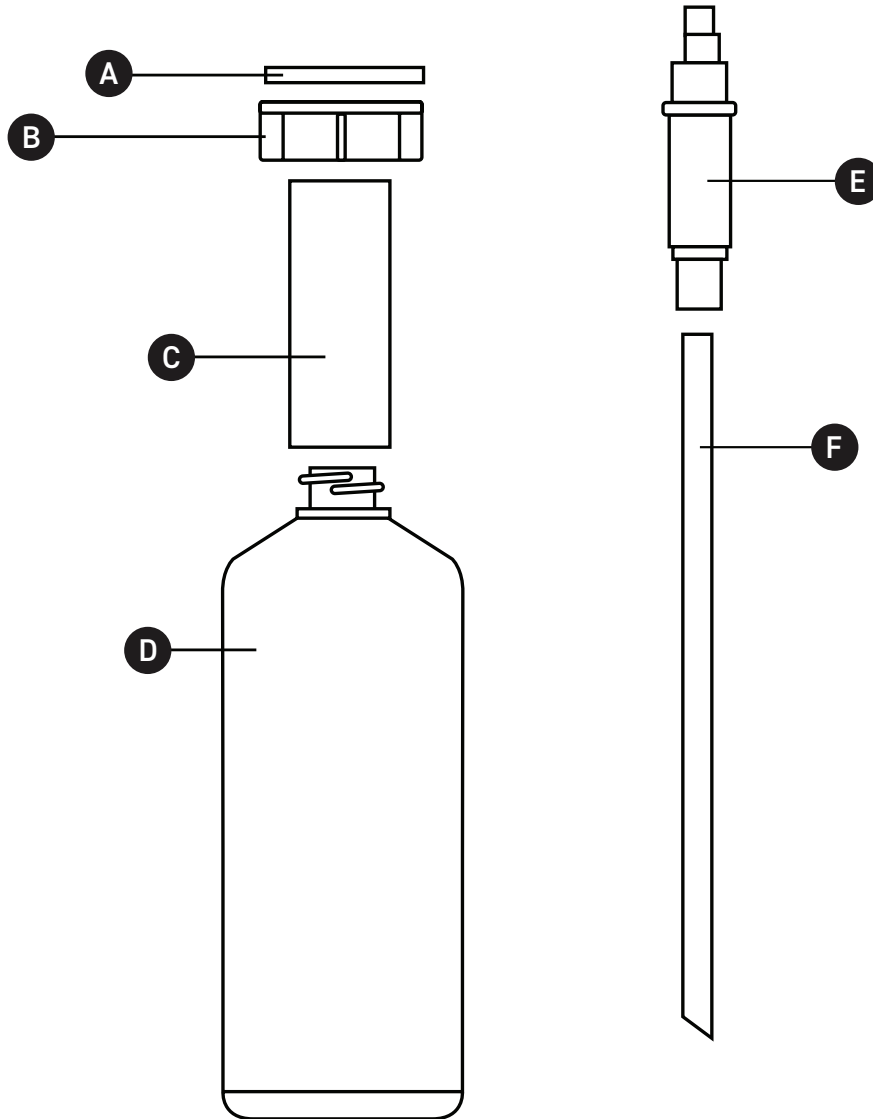

VEUILLEZ EFFECTUER VOTRE COMMANDE
PAR NO DE RÉFÉRENCE

ILLUSTRATIONS DES PIÈCES

LS2150

Distributeur de savon et de lotion

ID	Référence du kit	Finition
A	10153	N/A
B	10125	N/A
C	10124	N/A
D	LS550AB	N/A
E	10123	N/A
F	10151	N/A

*Finition déterminée par le Suffixe

Finition	Description
APC	Laiton poli
MB	Noir mat
PN	Nickel poli
SG	Or satiné
STN	Nickel satiné

For warranty or additional information, contact:

U.S.A.
houseofrohl.com/support
1-800-777-9762

QUEBEC / MARITIMES / WESTERN CANADA
QUÉBEC / MARITIMES / OUEST CANADIEN
QUEBEC / MARITIMOS / CANADA OCCIDENTAL
houseofrohl.ca/support
1-866-473-8442

ONTARIO
houseofrohl.ca/support
1-800-287-5354