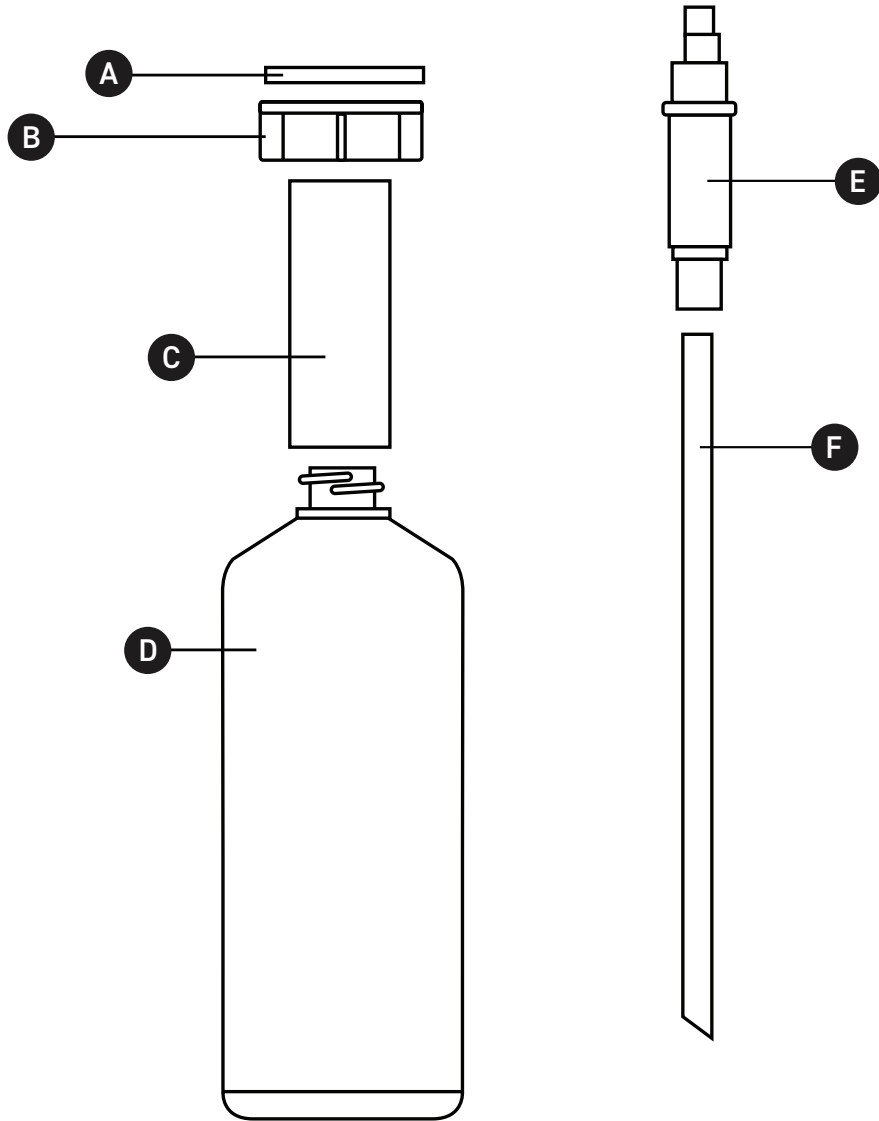

ORDER BY PART NUMBER

## ILLUSTRATED PARTS

### LS2150

Soap & Lotion Dispenser

ID	Kit Number	Finish
A	10153	N/A
B	10125	N/A
C	10124	N/A
D	LS550AB	N/A
E	10123	N/A
F	10151	N/A

*Finish Determined by Suffix	
Finish	Description
APC	Polished Chrome
MB	Matte Black
PN	Polished Nickel
SG	Satin Gold
STN	Satin Nickel