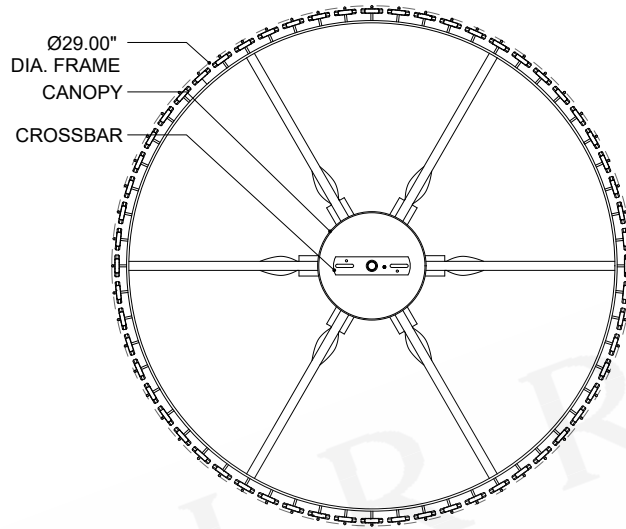

ITEM: 9000-1234

Overall Dimensions

Height: 18.50"

Diameter: 29"

TOP VIEW

CANOPY DETAIL

FRONT VIEW