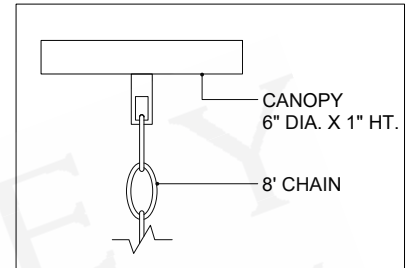

ITEM: 9000-1234

Overall Dimensions

Height: 18.50"

Diameter: 29"

TOP VIEW

CANOPY DETAIL

FRONT VIEW