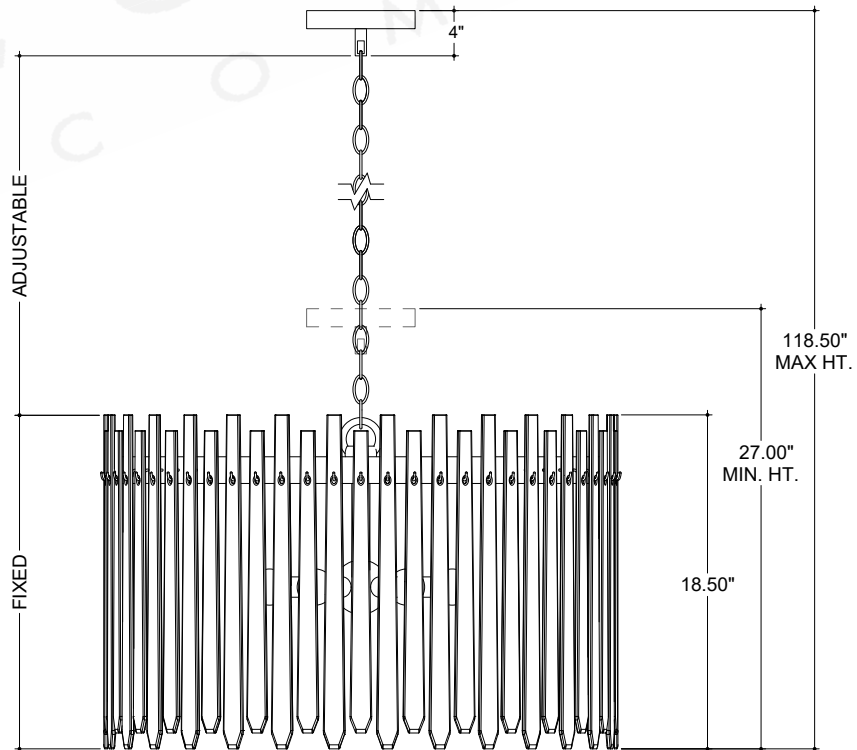

ITEM: 9000-1234

Overall Dimensions

Height: 18.50"

Diameter: 29"

TOP VIEW

CANOPY DETAIL

FRONT VIEW