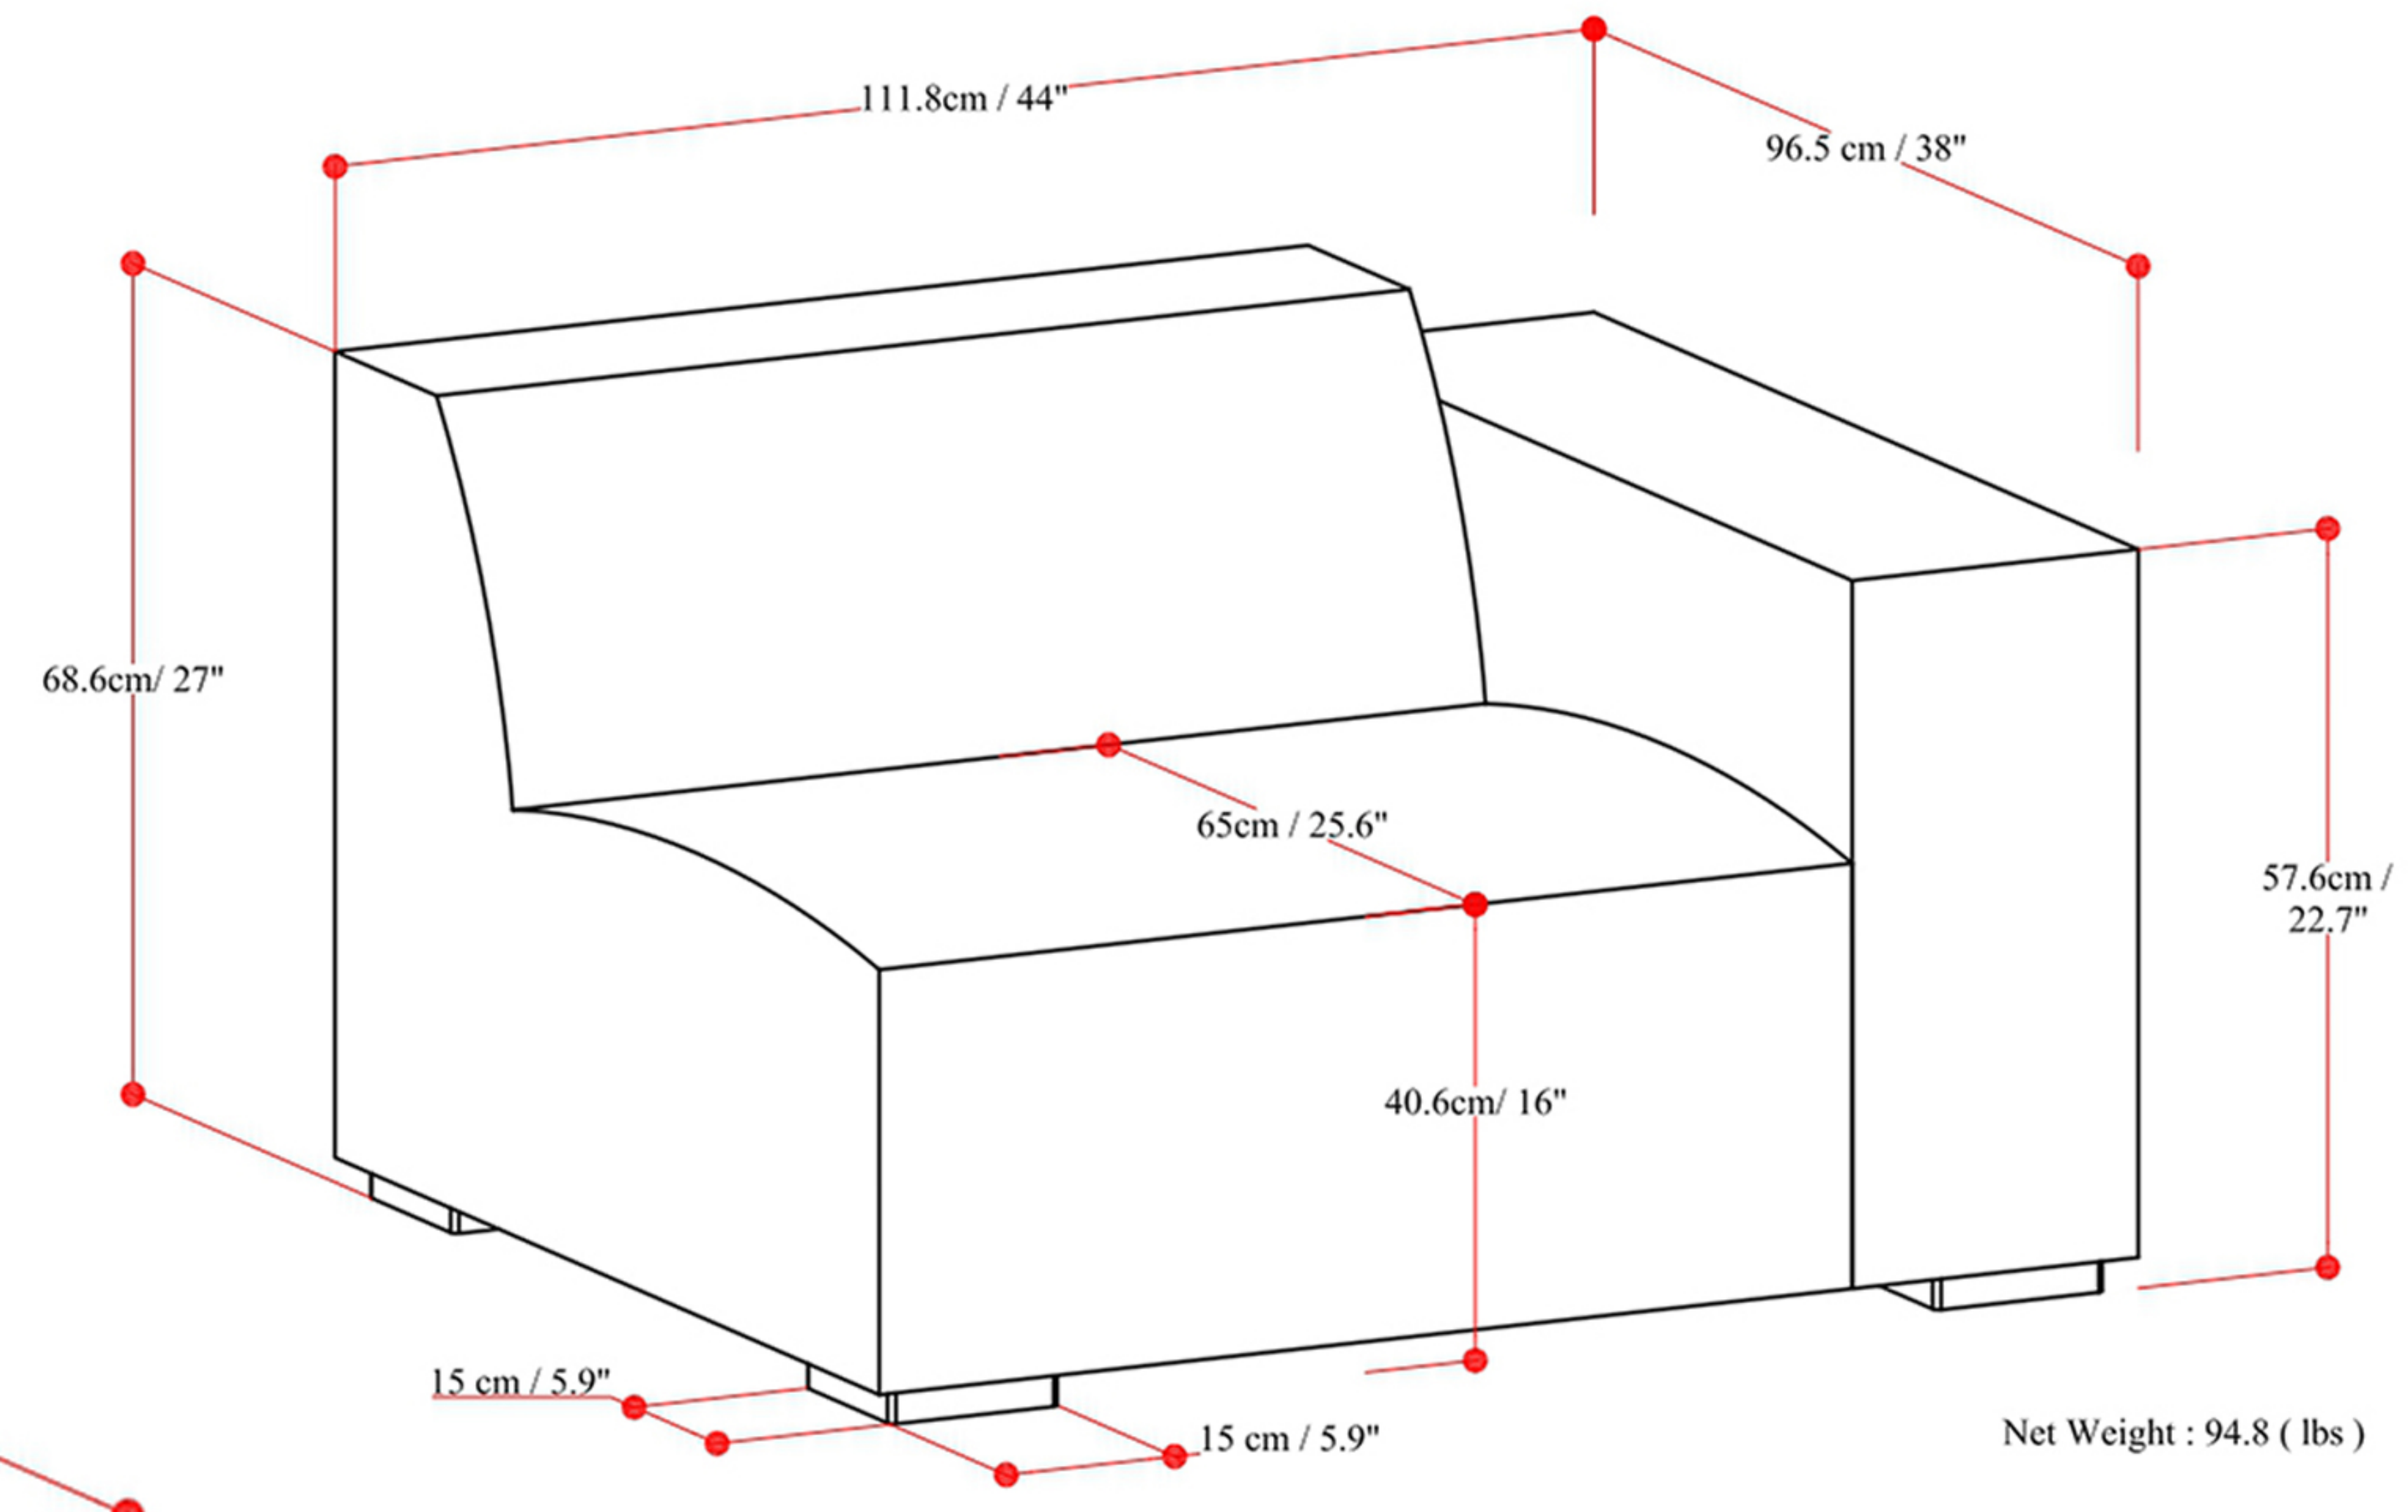

Net Weight : 130.1 (lbs)

Net Weight : 94.8 (lbs)

Net Weight : 68.3 (lbs)