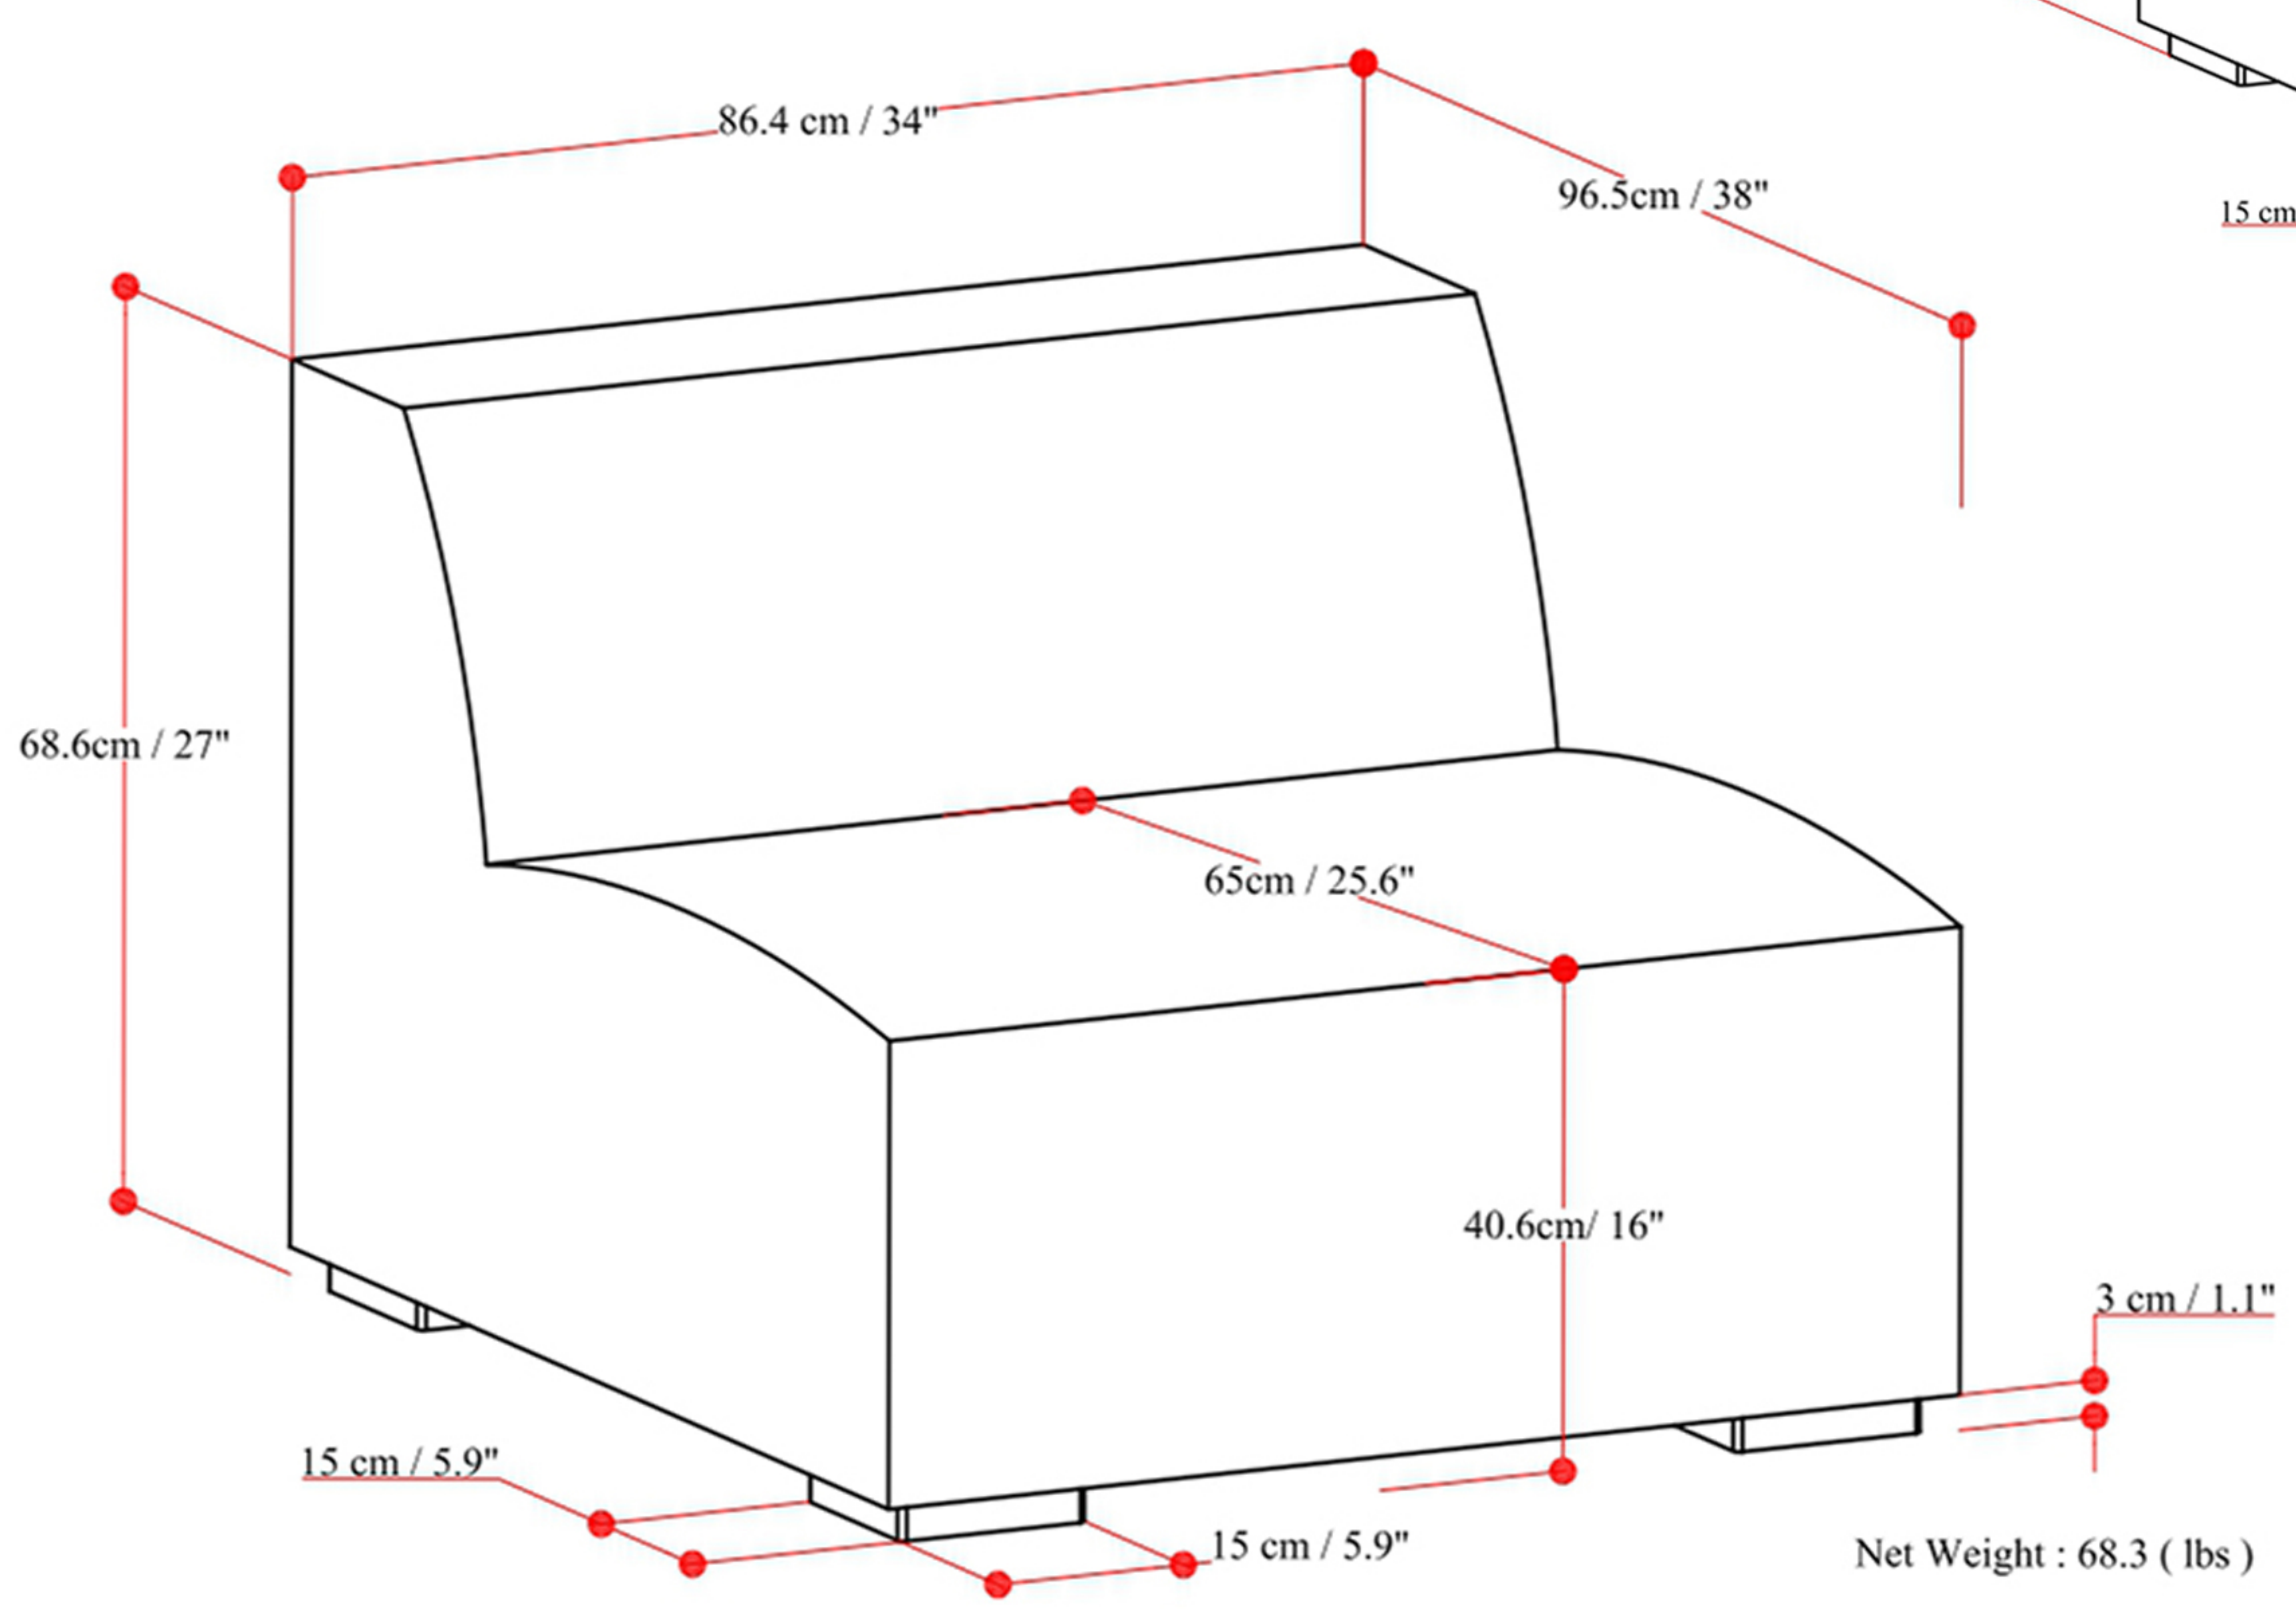

Net Weight : 130.1 (lbs)

Net Weight : 94.8 (lbs)

Net Weight : 68.3 (lbs)