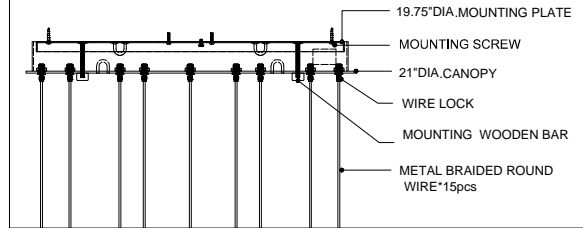

21"DIA\*2.0"H.CANOPY  
 19.75"DIA\*0.75"H. MOUNTING  
 PLATE COVER  
 5.5"W\*6.5"L\*7.0"H.SHADE

TOP VIEW

CANOPY DETAIL

FRONT VIEW