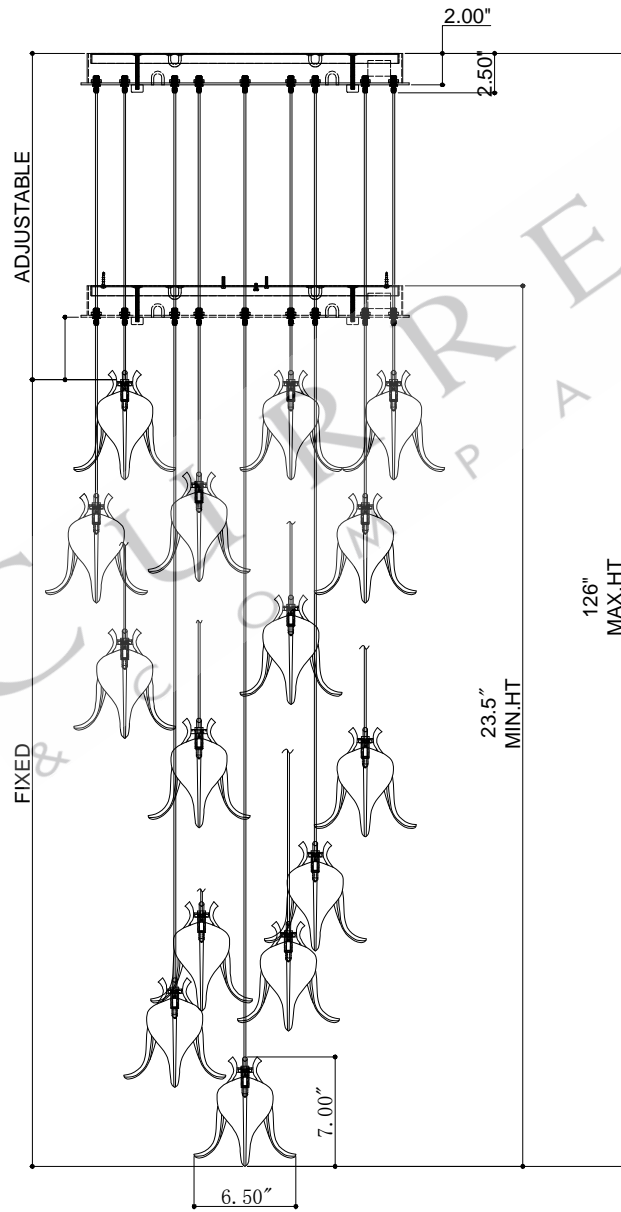

21"DIA\*2.0"H.CANOPY  
 19.75"DIA\*0.75"H. MOUNTING  
 PLATE COVER  
 5.5"W\*6.5"L\*7.0"H.SHADE

TOP VIEW

CANOPY DETAIL

FRONT VIEW