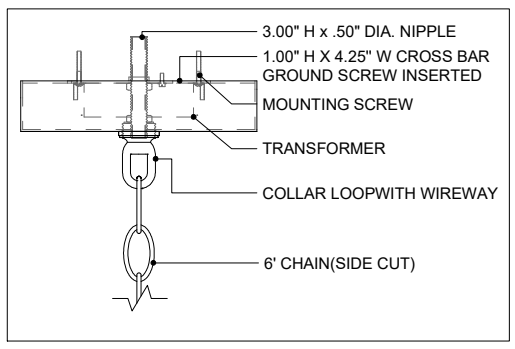

27.50" DIA. BODY
 7.00" DIA. CANOPY
 TRANSFORMER
 1.00" H X 4.25" W CROSS BAR

TOP VIEW

CANOPY DETAIL

FRONT VIEW