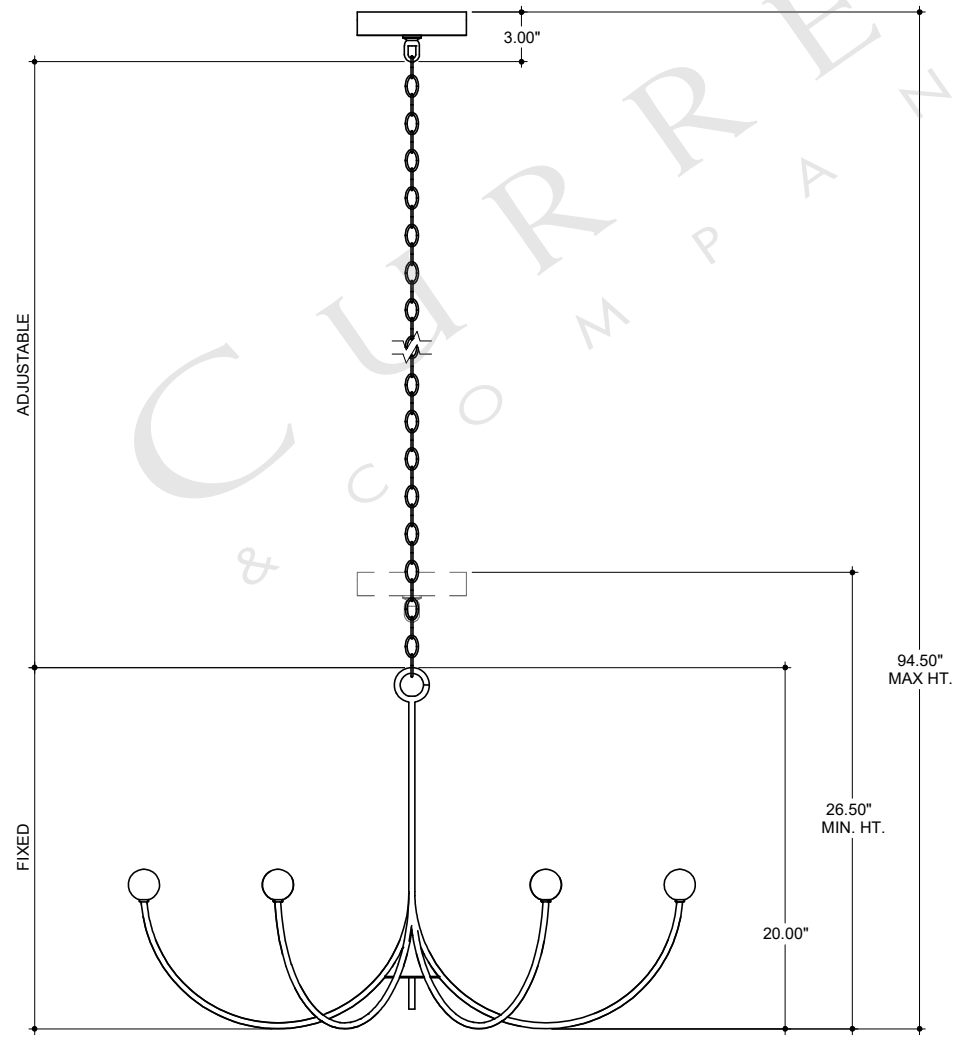

27.50" DIA. BODY
 7.00" DIA. CANOPY
 TRANSFORMER
 1.00" H X 4.25" W CROSS BAR

TOP VIEW

CANOPY DETAIL

FRONT VIEW