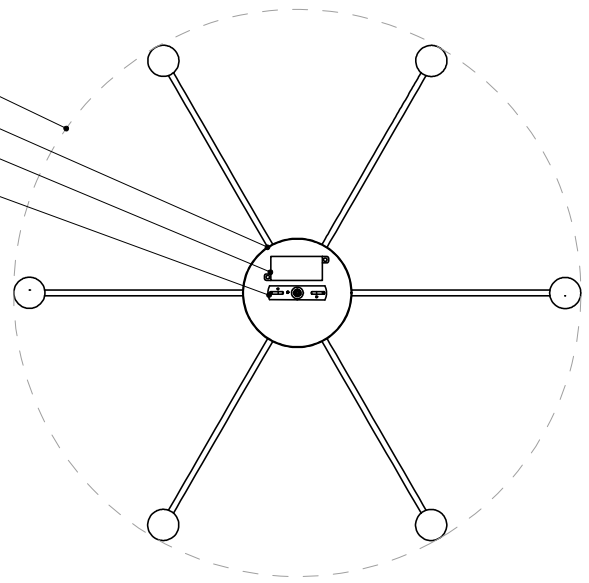

27.50" DIA. BODY
 7.00" DIA. CANOPY
 TRANSFORMER
 1.00" H X 4.25" W CROSS BAR

TOP VIEW

CANOPY DETAIL

FRONT VIEW