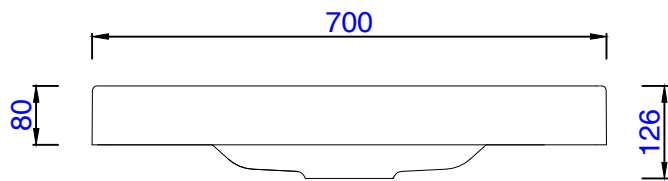

27 1/2"

Item Number:
SWC-S27.6-GW
SWC-S27.6-MGR
SWC-S27.6-STG

JAMES MARTIN

VANITIES™

M-Series 27.6" Countertop w/ sink
Diagrams with Dimensions
page 01 of 01

700mm

Item Number:
SWC-S27.6-GW
SWC-S27.6-MGR
SWC-S27.6-STG

JAMES MARTIN

VANITIES™

M-Series 700mm Countertop w/ sink
Diagrams with Dimensions
page 01 of 01

Version:202011