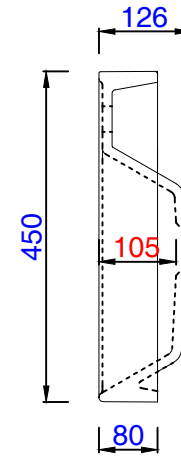

27 1/2"

Item Number:
SWC-S27.6-GW
SWC-S27.6-MGR
SWC-S27.6-STG

JAMES MARTIN

VANITIES™

M-Series 27.6" Countertop w/ sink
Diagrams with Dimensions
page 01 of 01

700mm

Item Number:
SWC-S27.6-GW
SWC-S27.6-MGR
SWC-S27.6-STG

JAMES MARTIN

VANITIES™

M-Series 700mm Countertop w/ sink
Diagrams with Dimensions
page 01 of 01

Version:202011