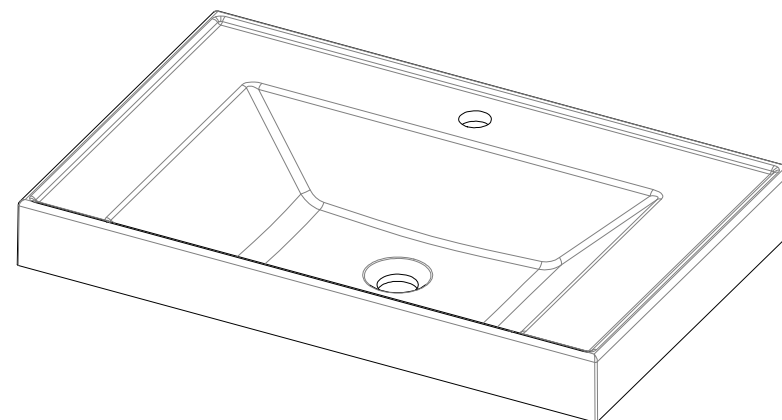

27 1/2"

Item Number:
SWC-S27.6-GW
SWC-S27.6-MGR
SWC-S27.6-STG

JAMES MARTIN

VANITIES™

M-Series 27.6" Countertop w/ sink
Diagrams with Dimensions
page 01 of 01

700mm

Item Number:
SWC-S27.6-GW
SWC-S27.6-MGR
SWC-S27.6-STG

JAMES MARTIN

VANITIES™

M-Series 700mm Countertop w/ sink
Diagrams with Dimensions
page 01 of 01

Version:202011