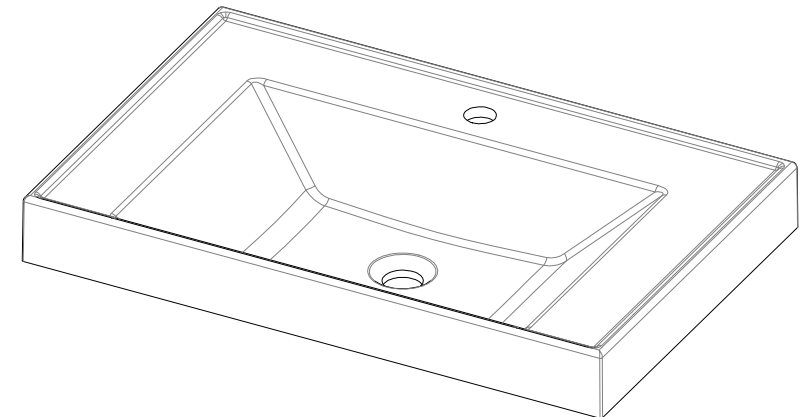

27 1/2"

Item Number:
SWC-S27.6-GW
SWC-S27.6-MGR
SWC-S27.6-STG

JAMES MARTIN

VANITIES™

M-Series 27.6" Countertop w/ sink
Diagrams with Dimensions
page 01 of 01

700mm

Item Number:
SWC-S27.6-GW
SWC-S27.6-MGR
SWC-S27.6-STG

JAMES MARTIN

VANITIES™

M-Series 700mm Countertop w/ sink
Diagrams with Dimensions
page 01 of 01

Version:202011