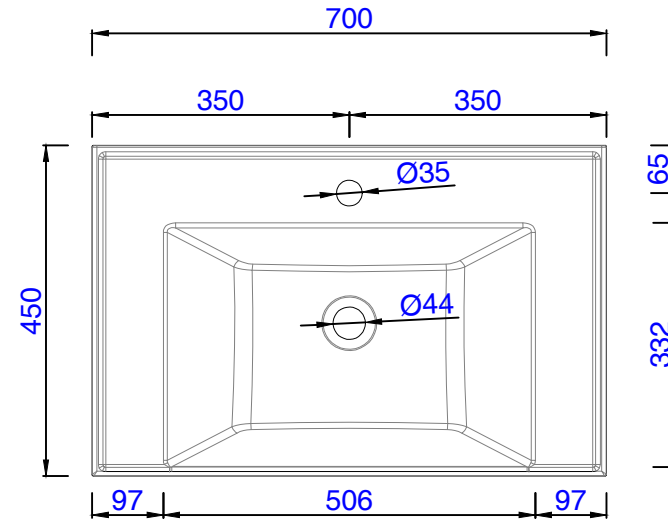

27 1/2"

Item Number:
SWC-S27.6-GW
SWC-S27.6-MGR
SWC-S27.6-STG

JAMES MARTIN

VANITIES™

M-Series 27.6" Countertop w/ sink
Diagrams with Dimensions
page 01 of 01

700mm

Item Number:
SWC-S27.6-GW
SWC-S27.6-MGR
SWC-S27.6-STG

JAMES MARTIN

VANITIES™

M-Series 700mm Countertop w/ sink
Diagrams with Dimensions
page 01 of 01

Version:202011