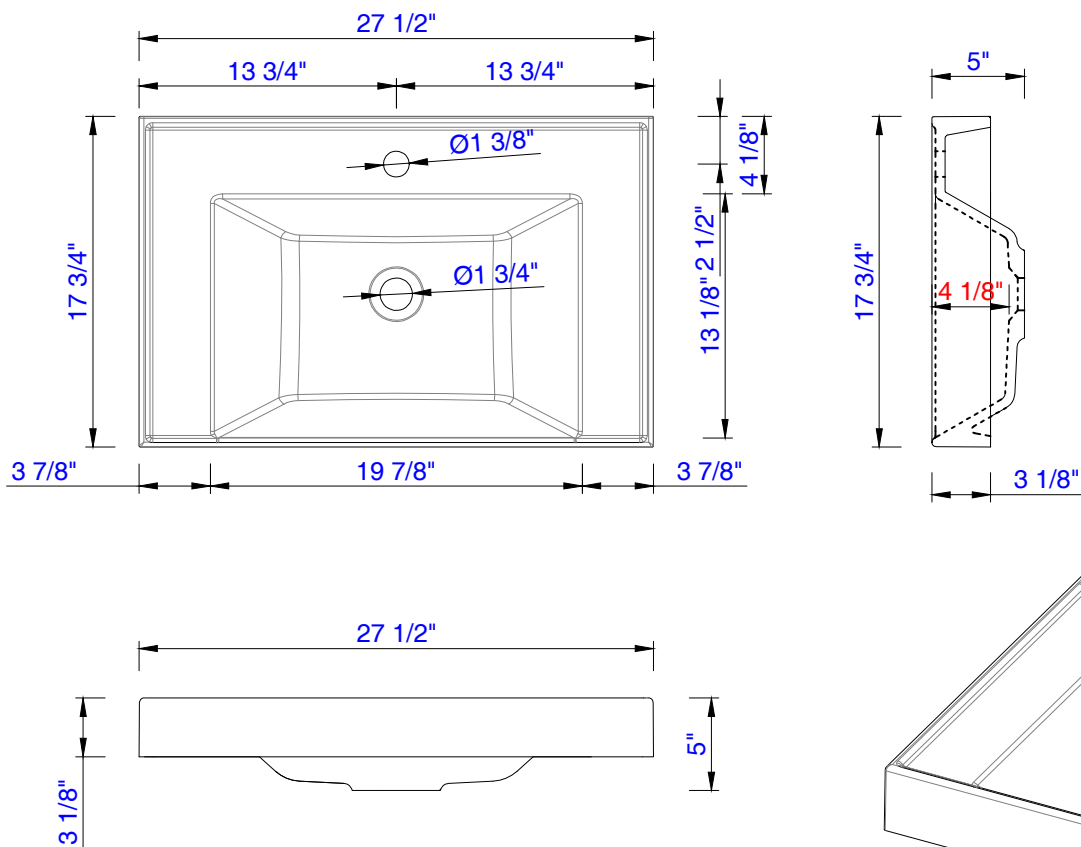

27 1/2"

Item Number:
SWC-S27.6-GW
SWC-S27.6-MGR
SWC-S27.6-STG

JAMES MARTIN

VANITIES™

M-Series 27.6" Countertop w/ sink
Diagrams with Dimensions
page 01 of 01

700mm

Item Number:
SWC-S27.6-GW
SWC-S27.6-MGR
SWC-S27.6-STG

JAMES MARTIN

VANITIES™

M-Series 700mm Countertop w/ sink
Diagrams with Dimensions
page 01 of 01

Version:202011