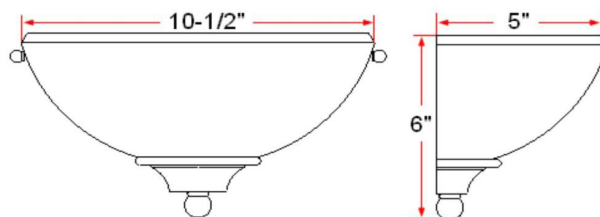

Millbridge 1-Light Wall Sconce
Oil Rubbed Bronze

SPECIFICATIONS

MOUNTING:	Wall Mount	LED BRIGHTNESS (LUMENS):	N/A
SLOPED CEILING ADAPTABLE:	No	LED COLOR CORRELATED TEMPERATURE (CCT):	N/A
LAMP TYPE:	Maximum 60W Candelabra Base Bulb	LED COLOR RENDERING INDEX (CRI):	N/A
BULB INCLUDED:	No	LED EFFICACY:	N/A
WATTS PER BULB:	60W	LED AVERAGE RATED LIFE:	N/A
TOTAL WATTAGE:	60W	ENERGY EFFICIENT:	No
DIMMABLE:	Yes	LIGHTING AMPS:	N/A
MATERIAL CONSTRUCTION:	Steel	VOLTAGE:	120V
ASSEMBLED DIMENSIONS:	6" H x 10.5" L x 5" D		
WEIGHT:	2.03 lbs.		
BACKPLATE DIMENSIONS:	N/A		
CANOPY/PLATE DIMENSIONS:	N/A		
GLASS/SHADE DIMENSIONS:	5.18" H x 10.3" L x 4.25" D		
GLASS/SHADE MATERIAL:	Glass		
GLASS/SHADE TYPE:	Alabaster		
GLASS/SHADE COLOR:	White		