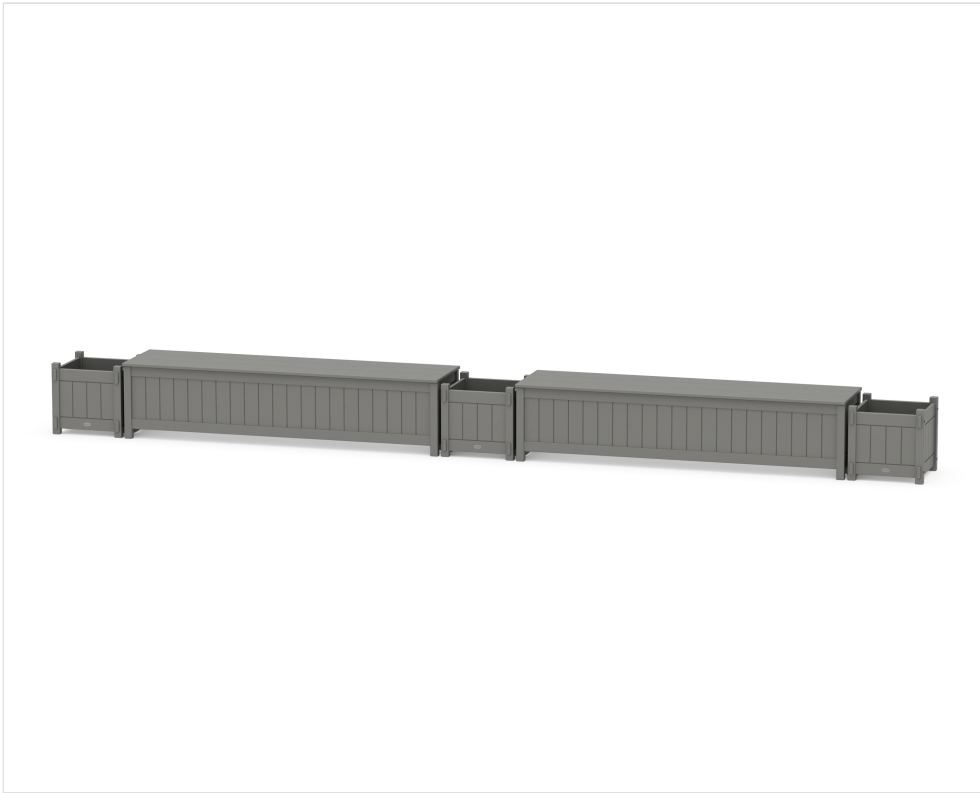

POLYWOOD®

Sustainable Outdoor Furniture

CLIMATETUFF™
MATERIALS

COLORSTAY™
TECHNOLOGY

MADE IN
THE USA

CONSCIOUSLY
CRAFTED

72" Vineyard Straight Double Planter Storage Bench Set

BRAND | POLYWOOD®

COLLECTION | Vineyard

SKU | PWS2958-1

SET WEIGHT + DIMENSIONS

Overall Set Weight	290.5 lbs
Recommended Minimum Space (Based on pictured configuration)	196.0" W x 17.5" H x 18.0" D

INDIVIDUAL ITEM DIMENSIONS

Qty	NAME	SKU	DIMENSIONS (W x H x D)
2	Vineyard 72" Storage Bench	BNS721	72.25" x 17.03" x 17.58"
3	Vineyard Square Planter Box	6211S	16.75" x 16.0" x 16.24"
4	Modular Planter Connection Block	P15675	1.5" x 4.0" x 12.5"