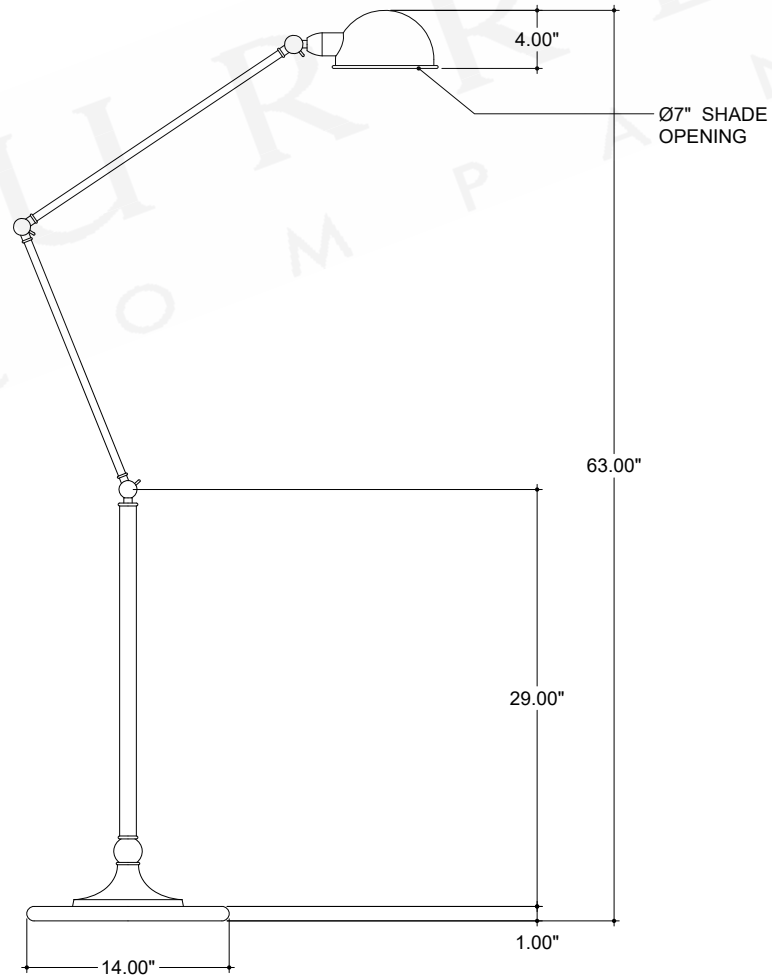

ITEM: 8000-0162

Overall Dimensions

Height: 63"
Width: 32"
Depth: 14"

TOP VIEW

FRONT VIEW