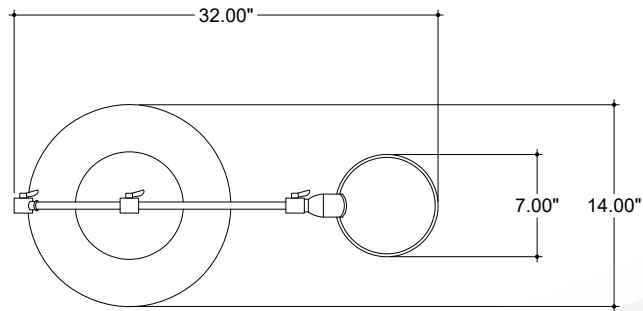

ITEM: 8000-0162

Overall Dimensions

Height: 63"
Width: 32"
Depth: 14"

TOP VIEW

FRONT VIEW