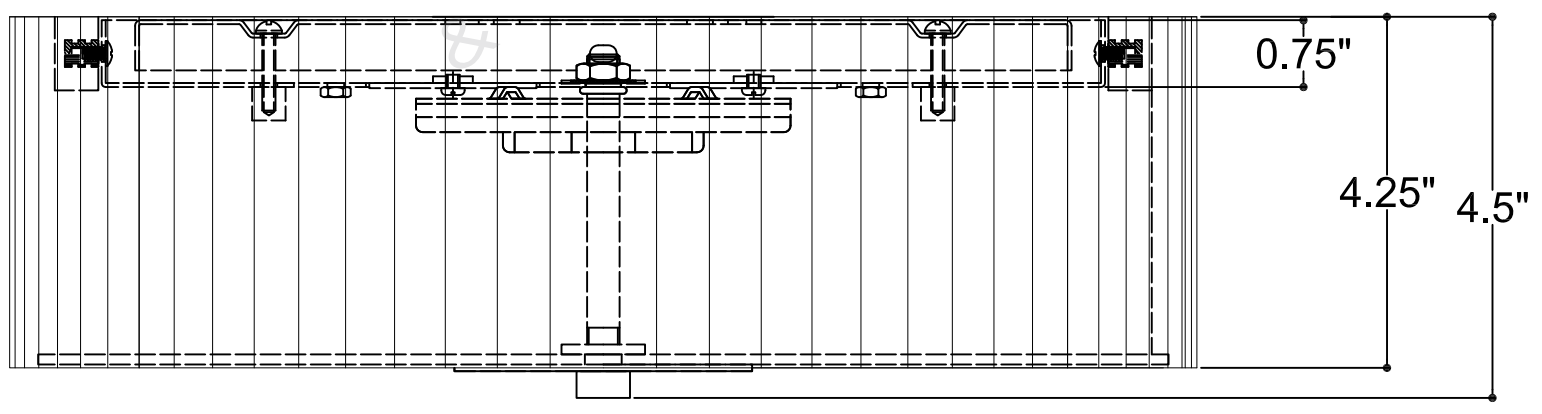

- 4" DIA. MAXLITE ENGINE
- 0.75" DIA FINIAL
- 11" DIA. PLATE
- 11.75" DIA. CANOPY
- 13.25" DIA GLASS SHADE
- 14" DIA. BODY

TOP VIEW

FRONT VIEW

9999-0053

ALL WORK © 2020 CURREY & COMPANY