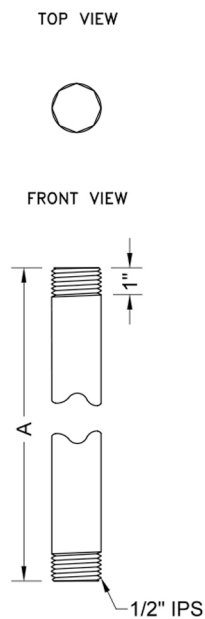

## 1/2" IPS x 42" Brass Vertical Drop Ceiling Nipple

Model #: 801-12.42-

### FEATURES:

- Can be used as a Brass Nipple for supply valves or Brass vertical drop ceiling nipple shower arm
- 1/2" Male x 42" Male IPS
- 1/2" escutcheons sold separately
- All custom lengths available. Contact JACLO for pricing & availability
- See 16303-12 - 1/2" coupling to join and extend for longer size nipples

### SPECIFICATION DRAWING:

1/2" BRASS VERTICAL DROP CEILING NIPPLES		
PART. #	DESCRIPTION	A
801-12.4	1/2" IPS X 4"	4"
801-12.6	1/2" IPS X 6"	6"
801-12.12	1/2" IPS X 12"	12"
801-12.18	1/2" IPS X 18"	18"
801-12.24	1/2" IPS X 24"	24"
801-12.30	1/2" IPS X 30"	30"
801-12.36	1/2" IPS X 36"	36"
801-12.42	1/2" IPS X 42"	42"
801-12.48	1/2" IPS X 48"	48"
801-12.60	1/2" IPS X 60"	60"
801-12.72	1/2" IPS X 72"	72"