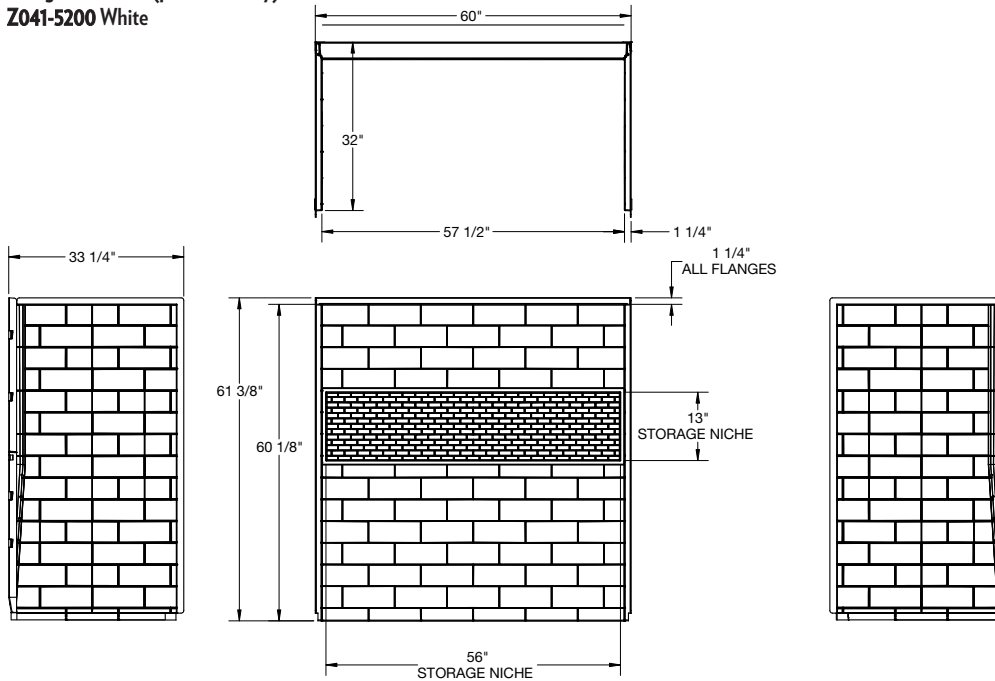

NEXTILE 4-PIECE TUB WALL SET 60" X 32" X 60"

NEXTILE 4-PIECE TUB WALL SET

Weight: 102 lbs (product only)

Z041-5200 White

Complies with:

Fixture is compatible
or complies with ANSI, WW-P 541,
HUD-FHA-VA, LEED and the
"Buy America Act" where applicable
when installed accordingly.
With reinforced backing, fixture is compatible
or complies with FHA and ICC A117.1 where
applicable when installed correctly.

Standard Features:

Bootz 60" x 32" tub compatible
Realistic tile pattern & grout texture
Full-length customizable niche
Quick direct-to-stud installation

Made in the USA

All Dimensions +/- 1/8" unless otherwise noted.
Dimensions shown are for reference.
Actual dimensions may vary slightly and
should be checked prior to installation
Rev. 12.15.22