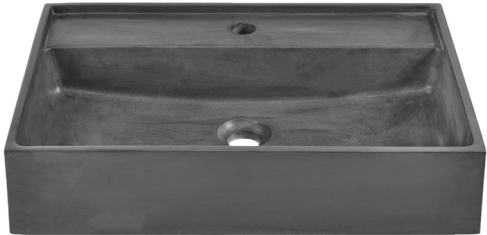

Lisse

Vessel Sink

SM-VSC102E

Features:

- Sleek, seamless design
- Durable concrete material
- Standard 1 3/4" drain hole

Installation:

- Above counter

Colors & Finishes:

- Dark Grey: SM-VSC102E

Specifications:

- N.W: 33.1 lb.
- L: 16 5/8" x W: 16 5/8" x H: 5 3/16"
- Inner Sink: L: 15 5/8" x W: 15 5/8" x H: 3 5/8"
- Basin Depth: 3 5/8"

Compatible Parts (sold separately):

- Sink Drain
- Drain Trap
- Faucet
- Water Supply Lines