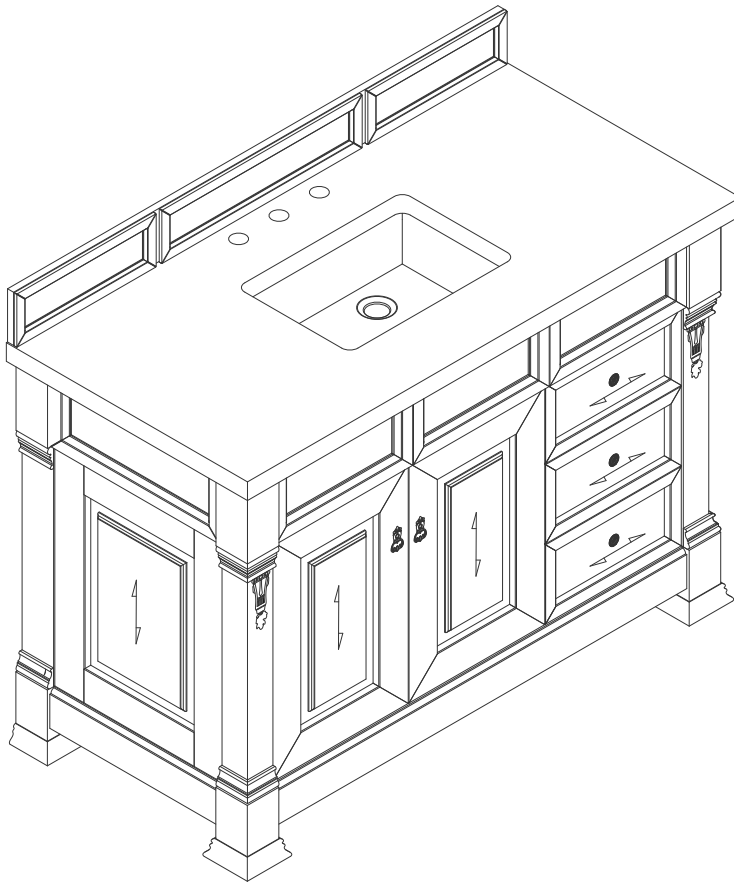

48" BROOKFIELD VANITY
147-114-5236 147-114-5286
147-114-5266 147-V48-BW
147-114-5276

JAMES MARTIN
VANITIES

Features and Materials

Solids: Yellow Poplar
Veneers: BNM/COK/WCH-Birch
Panels: Plywood and MDF
Installation Type: Floor Standing
Number of Basins: One, with optional 3cm top
Vanity Top Included: NO, Optional 3cm Tops Available with Sinks
Optional Wooden Backsplash
Number of Doors: Two
Number of Drawers: Two
Assembly Type: Installation of optional 3cm top
Drawer Box Material and Construction: 12mm Plywood/English Dovetail
Joinery Hardware Material and Finish: Zinc Alloy in Antique Black
Fits Drain Hole Size: 1 3/4"
Overflow: Front Facing
Full Extension, Soft Close Glides
European Soft Close Hinges
Aluminum Laminate Drawer Liners
Adjustable Levelers

Dimension

Width: 47-7/8"
Depth: 23-1/4"
Height: 32-5/8"
Rough-In Height: 21-1/2"

48" BROOKFIELD VANITY
 147-114-5236 147-114-5286
 147-114-5266 147-V48-BW
 147-114-5276

JAMES MARTIN

VANITIES

Top View

Knob

Front View