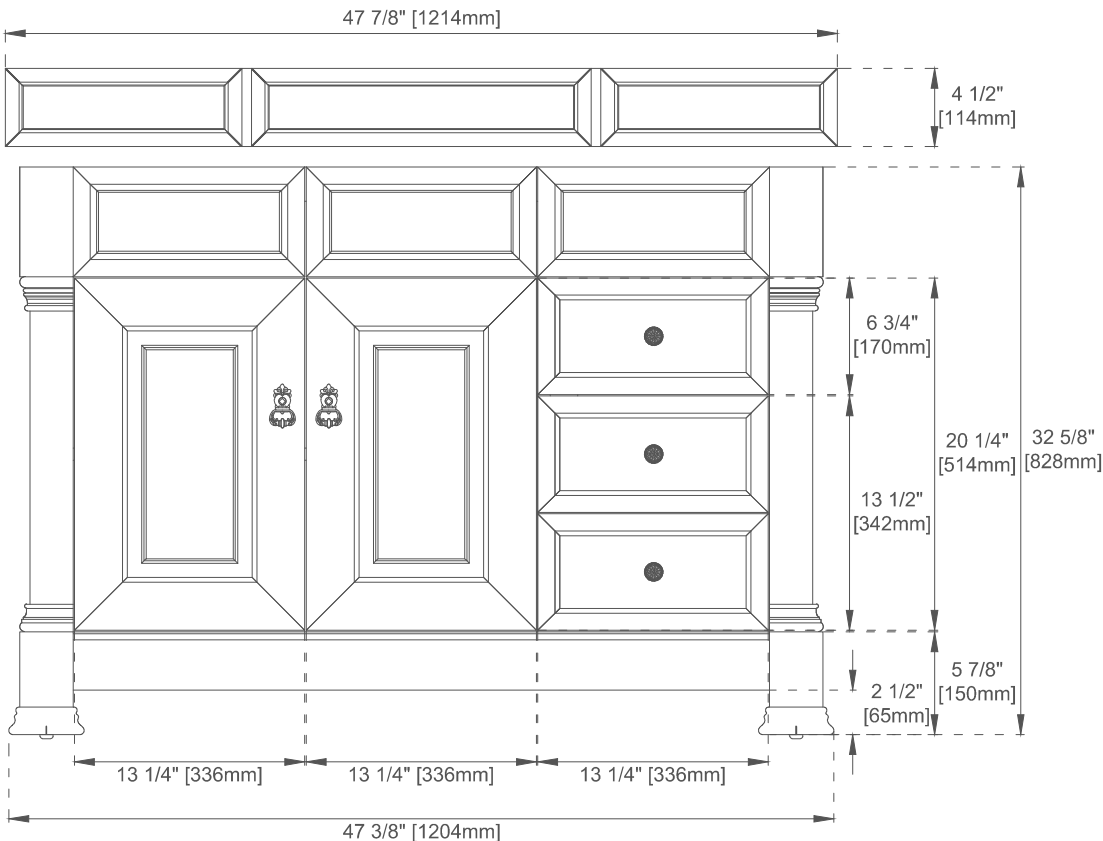

48" BROOKFIELD VANITY
147-114-5236 147-114-5286
147-114-5266 147-V48-BW
147-114-5276

JAMES MARTIN
VANITIES

Features and Materials

Solids: Yellow Poplar
Veneers: BNM/COK/WCH-Birch
Panels: Plywood and MDF
Installation Type: Floor Standing
Number of Basins: One, with optional 3cm top
Vanity Top Included: NO, Optional 3cm Tops Available with Sinks
Optional Wooden Backsplash
Number of Doors: Two
Number of Drawers: Two
Assembly Type: Installation of optional 3cm top
Drawer Box Material and Construction: 12mm Plywood/English Dovetail
Joinery Hardware Material and Finish: Zinc Alloy in Antique Black
Fits Drain Hole Size: 1 3/4"
Overflow: Front Facing
Full Extension, Soft Close Glides
European Soft Close Hinges
Aluminum Laminate Drawer Liners
Adjustable Levelers

Dimension

Width: 47-7/8"
Depth: 23-1/4"
Height: 32-5/8"
Rough-In Height: 21-1/2"

48" BROOKFIELD VANITY
 147-114-5236 147-114-5286
 147-114-5266 147-V48-BW
 147-114-5276

JAMES MARTIN

VANITIES

Top View

Knob

Front View

All dimensions are nominal

Diagrams are of cabinet only—James Martin Optional Countertops and sinks are not shown

Visit website for warranty and installation information
www.jamesmartinvanities.com

48" BROOKFIELD VANITY
 147-114-5236 147-114-5286
 147-114-5266 147-V48-BW
 147-114-5276