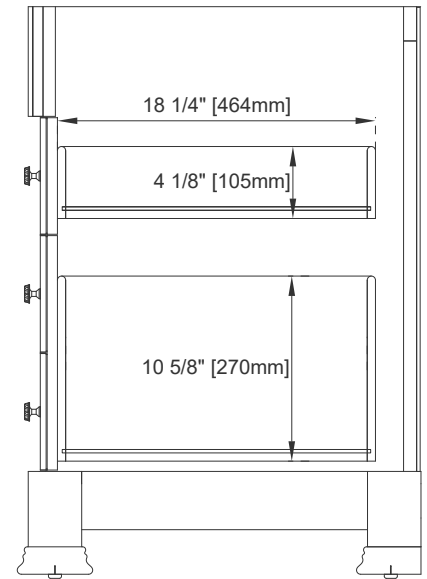

48" BROOKFIELD VANITY
147-114-5236 147-114-5286
147-114-5266 147-V48-BW
147-114-5276

JAMES MARTIN
VANITIES

Features and Materials

Solids: Yellow Poplar
Veneers: BNM/COK/WCH-Birch
Panels: Plywood and MDF
Installation Type: Floor Standing
Number of Basins: One, with optional 3cm top
Vanity Top Included: NO, Optional 3cm Tops Available with Sinks
Optional Wooden Backsplash
Number of Doors: Two
Number of Drawers: Two
Assembly Type: Installation of optional 3cm top
Drawer Box Material and Construction: 12mm Plywood/English Dovetail
Joinery Hardware Material and Finish: Zinc Alloy in Antique Black
Fits Drain Hole Size: 1 3/4"
Overflow: Front Facing
Full Extension, Soft Close Glides
European Soft Close Hinges
Aluminum Laminate Drawer Liners
Adjustable Levelers

Dimension

Width: 47-7/8"
Depth: 23-1/4"
Height: 32-5/8"
Rough-In Height: 21-1/2"

48" BROOKFIELD VANITY
 147-114-5236 147-114-5286
 147-114-5266 147-V48-BW
 147-114-5276

JAMES MARTIN

VANITIES

Top View

Knob

Front View

All dimensions are nominal

Diagrams are of cabinet only—James Martin Optional Countertops and sinks are not shown

Visit website for warranty and installation information
www.jamesmartinvanities.com

48" BROOKFIELD VANITY
 147-114-5236 147-114-5286
 147-114-5266 147-V48-BW
 147-114-5276

JAMES MARTIN
VANITIES

Side View 1

Side View 2

Back View

All dimensions are nominal
 Diagrams are of cabinet only—James Martin Optional Countertops and sinks are not shown

Visit website for warranty and installation information
www.jamesmartinvanities.com