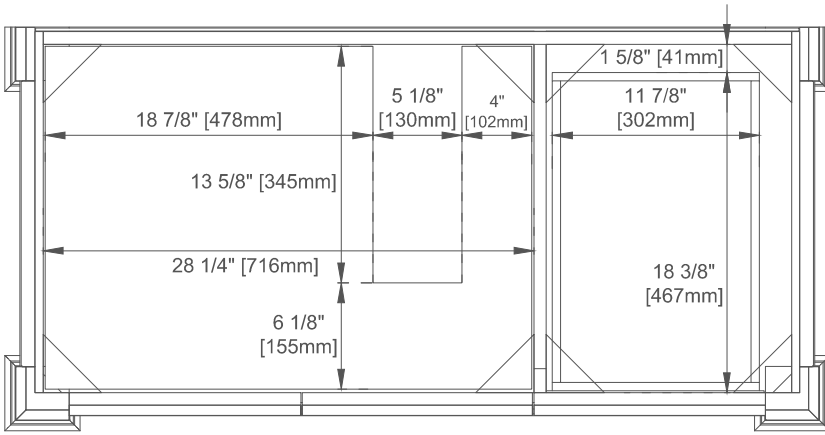

48" BROOKFIELD VANITY
147-114-5236 147-114-5286
147-114-5266 147-V48-BW
147-114-5276

JAMES MARTIN
VANITIES

Features and Materials

Solids: Yellow Poplar
Veneers: BNM/COK/WCH-Birch
Panels: Plywood and MDF
Installation Type: Floor Standing
Number of Basins: One, with optional 3cm top
Vanity Top Included: NO, Optional 3cm Tops Available with Sinks
Optional Wooden Backsplash
Number of Doors: Two
Number of Drawers: Two
Assembly Type: Installation of optional 3cm top
Drawer Box Material and Construction: 12mm Plywood/English Dovetail
Joinery Hardware Material and Finish: Zinc Alloy in Antique Black
Fits Drain Hole Size: 1 3/4"
Overflow: Front Facing
Full Extension, Soft Close Glides
European Soft Close Hinges
Aluminum Laminate Drawer Liners
Adjustable Levelers

Dimension

Width: 47-7/8"
Depth: 23-1/4"
Height: 32-5/8"
Rough-In Height: 21-1/2"

48" BROOKFIELD VANITY
 147-114-5236 147-114-5286
 147-114-5266 147-V48-BW
 147-114-5276

JAMES MARTIN

VANITIES

Top View

Knob

Front View

All dimensions are nominal

Diagrams are of cabinet only—James Martin Optional Countertops and sinks are not shown

Visit website for warranty and installation information
www.jamesmartinvanities.com

48" BROOKFIELD VANITY
 147-114-5236 147-114-5286
 147-114-5266 147-V48-BW
 147-114-5276