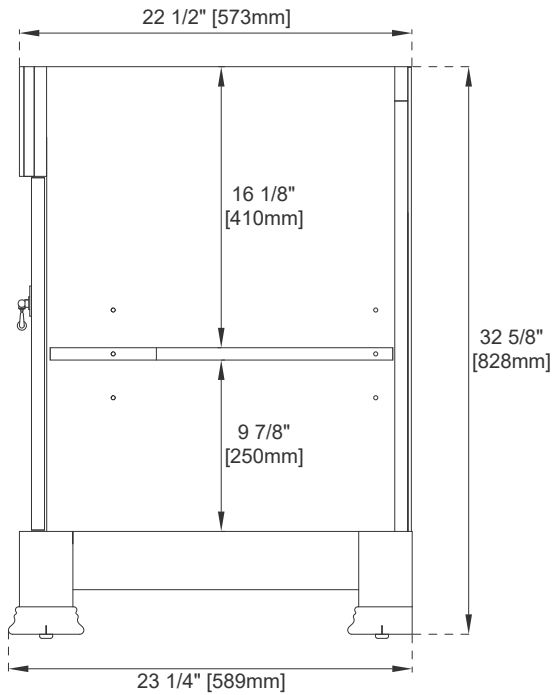

48" BROOKFIELD VANITY
147-114-5236 147-114-5286
147-114-5266 147-V48-BW
147-114-5276

JAMES MARTIN
VANITIES

Features and Materials

Solids: Yellow Poplar
Veneers: BNM/COK/WCH-Birch
Panels: Plywood and MDF
Installation Type: Floor Standing
Number of Basins: One, with optional 3cm top
Vanity Top Included: NO, Optional 3cm Tops Available with Sinks
Optional Wooden Backsplash
Number of Doors: Two
Number of Drawers: Two
Assembly Type: Installation of optional 3cm top
Drawer Box Material and Construction: 12mm Plywood/English Dovetail
Joinery Hardware Material and Finish: Zinc Alloy in Antique Black
Fits Drain Hole Size: 1 3/4"
Overflow: Front Facing
Full Extension, Soft Close Glides
European Soft Close Hinges
Aluminum Laminate Drawer Liners
Adjustable Levelers

Dimension

Width: 47-7/8"
Depth: 23-1/4"
Height: 32-5/8"
Rough-In Height: 21-1/2"

48" BROOKFIELD VANITY
 147-114-5236 147-114-5286
 147-114-5266 147-V48-BW
 147-114-5276

JAMES MARTIN

VANITIES

Top View

Knob

Front View

All dimensions are nominal

Diagrams are of cabinet only—James Martin Optional Countertops and sinks are not shown

Visit website for warranty and installation information
www.jamesmartinvanities.com

48" BROOKFIELD VANITY
 147-114-5236 147-114-5286
 147-114-5266 147-V48-BW
 147-114-5276

JAMES MARTIN
VANITIES

Side View 1

Side View 2

Back View

All dimensions are nominal
 Diagrams are of cabinet only—James Martin Optional Countertops and sinks are not shown

Visit website for warranty and installation information
www.jamesmartinvanities.com