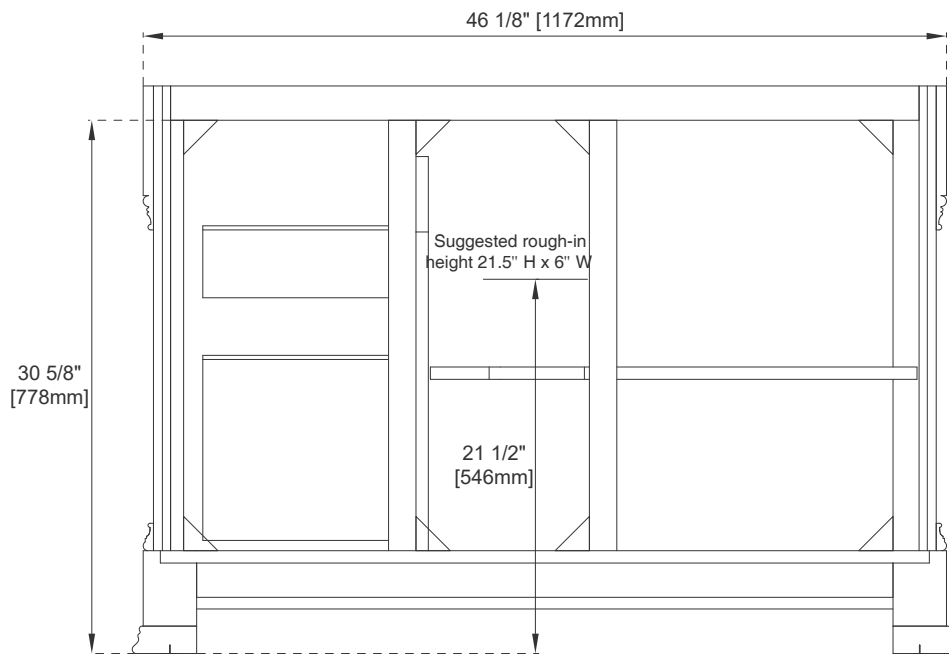

48" BROOKFIELD VANITY
147-114-5236 147-114-5286
147-114-5266 147-V48-BW
147-114-5276

JAMES MARTIN
VANITIES

Features and Materials

Solids: Yellow Poplar
Veneers: BNM/COK/WCH-Birch
Panels: Plywood and MDF
Installation Type: Floor Standing
Number of Basins: One, with optional 3cm top
Vanity Top Included: NO, Optional 3cm Tops Available with Sinks
Optional Wooden Backsplash
Number of Doors: Two
Number of Drawers: Two
Assembly Type: Installation of optional 3cm top
Drawer Box Material and Construction: 12mm Plywood/English Dovetail
Joinery Hardware Material and Finish: Zinc Alloy in Antique Black
Fits Drain Hole Size: 1 3/4"
Overflow: Front Facing
Full Extension, Soft Close Glides
European Soft Close Hinges
Aluminum Laminate Drawer Liners
Adjustable Levelers

Dimension

Width: 47-7/8"
Depth: 23-1/4"
Height: 32-5/8"
Rough-In Height: 21-1/2"

48" BROOKFIELD VANITY
 147-114-5236 147-114-5286
 147-114-5266 147-V48-BW
 147-114-5276

JAMES MARTIN

VANITIES

Top View

Knob

Front View

All dimensions are nominal

Diagrams are of cabinet only—James Martin Optional Countertops and sinks are not shown

Visit website for warranty and installation information
www.jamesmartinvanities.com

48" BROOKFIELD VANITY
 147-114-5236 147-114-5286
 147-114-5266 147-V48-BW
 147-114-5276

JAMES MARTIN
VANITIES

Side View 1

Side View 2

Back View

All dimensions are nominal
 Diagrams are of cabinet only—James Martin Optional Countertops and sinks are not shown

Visit website for warranty and installation information
www.jamesmartinvanities.com