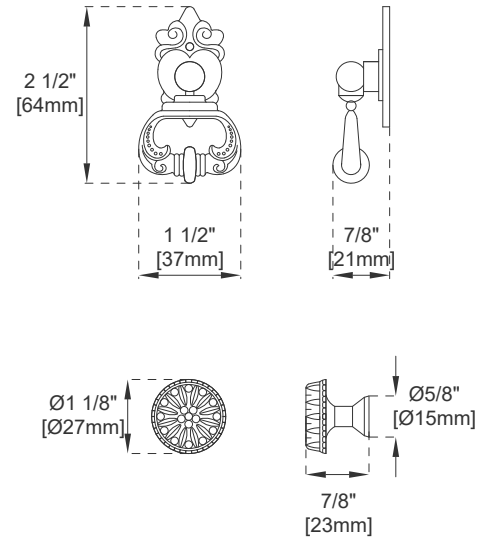

48" BROOKFIELD VANITY
147-114-5236 147-114-5286
147-114-5266 147-V48-BW
147-114-5276

JAMES MARTIN
VANITIES

Features and Materials

Solids: Yellow Poplar
Veneers: BNM/COK/WCH-Birch
Panels: Plywood and MDF
Installation Type: Floor Standing
Number of Basins: One, with optional 3cm top
Vanity Top Included: NO, Optional 3cm Tops Available with Sinks
Optional Wooden Backsplash
Number of Doors: Two
Number of Drawers: Two
Assembly Type: Installation of optional 3cm top
Drawer Box Material and Construction: 12mm Plywood/English Dovetail
Joinery Hardware Material and Finish: Zinc Alloy in Antique Black
Fits Drain Hole Size: 1 3/4"
Overflow: Front Facing
Full Extension, Soft Close Glides
European Soft Close Hinges
Aluminum Laminate Drawer Liners
Adjustable Levelers

Dimension

Width: 47-7/8"
Depth: 23-1/4"
Height: 32-5/8"
Rough-In Height: 21-1/2"

48" BROOKFIELD VANITY
 147-114-5236 147-114-5286
 147-114-5266 147-V48-BW
 147-114-5276

JAMES MARTIN

VANITIES

Top View

Knob

Front View

All dimensions are nominal

Diagrams are of cabinet only—James Martin Optional Countertops and sinks are not shown

Visit website for warranty and installation information
www.jamesmartinvanities.com

48" BROOKFIELD VANITY
 147-114-5236 147-114-5286
 147-114-5266 147-V48-BW
 147-114-5276

JAMES MARTIN
VANITIES

Side View 1

Side View 2

Back View

All dimensions are nominal
 Diagrams are of cabinet only—James Martin Optional Countertops and sinks are not shown

Visit website for warranty and installation information
www.jamesmartinvanities.com