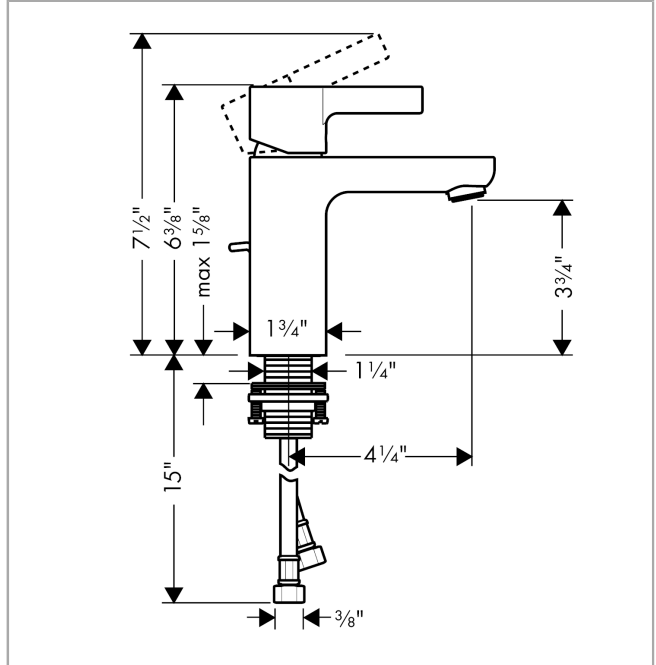

Metris S
Single-Hole Faucet 100 with Pop-Up Drain, 0.5 GPM
 Finishes : **brushed nickel** Part no. : **31012821**

Description

Features

- Aerated spray
- Flow: 0.5 GPM (1.9 L/Min)
- Ceramic cartridge
- Includes pop-up drain

Item details

List Price \$ 484.00

Technology

Compliance

Product image

Scale drawing

Metris S
Single-Hole Faucet 100 with Pop-Up Drain, 0.5 GPM
 Finishes : **brushed nickel** Part no. : **31012821**

Exploded drawing

Year of production: >10/19

Metris S

Single-Hole Faucet 100 with Pop-Up Drain, 0.5 GPM

Finishes : **brushed nickel** Part no. : **31012821**

Spare parts list

Year of production: >10/19

Pos.	Description	Part no.	Price	PU
1	flange	97406820	-	1
2	handle	31093820	-	1
3	screw cover	96338000	-	1
4	nut	97209000	-	1
5	cartridge, assy	95646001	-	1
6	locking screw for handle	95140000	-	1
7	seal	95008000	-	1
8	adapter for cartridge	98750000	-	1
9	O-Ring 30x2	98186000	-	1
10	O-ring 35x2	92604000	-	1
11	flat seal	98749000	-	1
12	fixing set (Ø 32)	13961000	-	1
13	lever collar	97548000	-	1
14	pull rod	96657820	-	1
15	connection hose 18½" M8x0,75 3/8"	96321001	-	1
16	O-ring 7x1,5	98422000	-	1
17	aerator M24x1 (1,9 l/min)	93502820	-	1
a	pop up waste	88509820	-	1