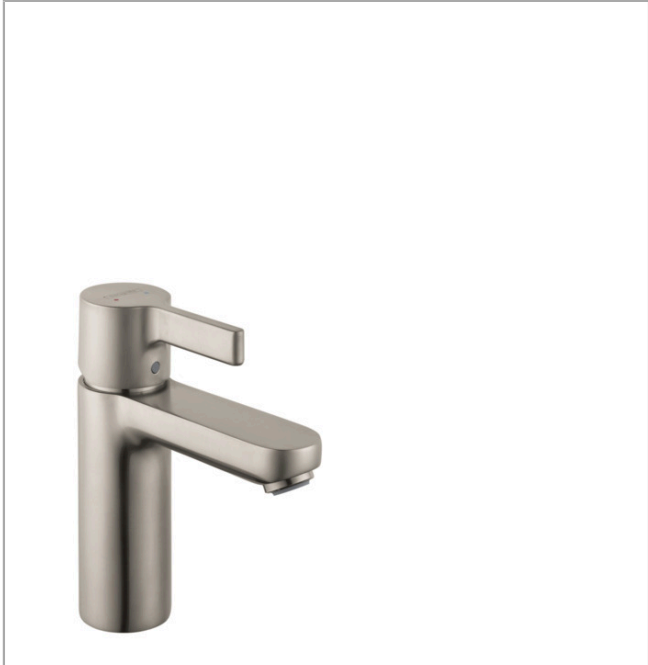

Metris S
Single-Hole Faucet 100 with Pop-Up Drain, 0.5 GPM
 Finishes : **brushed nickel** Part no. : **31012821**

Description

Features

- Aerated spray
- Flow: 0.5 GPM (1.9 L/Min)
- Ceramic cartridge
- Includes pop-up drain

Item details

List Price \$ 484.00

Technology

Compliance

Product image

Scale drawing

Metris S
Single-Hole Faucet 100 with Pop-Up Drain, 0.5 GPM
 Finishes : **brushed nickel** Part no. : **31012821**

Exploded drawing

Year of production: >10/19

Metris S

Single-Hole Faucet 100 with Pop-Up Drain, 0.5 GPM

Finishes : **brushed nickel** Part no. : **31012821**

Spare parts list

Year of production: >10/19

Pos.	Description	Part no.	Price	PU
1	flange	97406820	-	1
2	handle	31093820	-	1
3	screw cover	96338000	-	1
4	nut	97209000	-	1
5	cartridge, assy	95646001	-	1
6	locking screw for handle	95140000	-	1
7	seal	95008000	-	1
8	adapter for cartridge	98750000	-	1
9	O-Ring 30x2	98186000	-	1
10	O-ring 35x2	92604000	-	1
11	flat seal	98749000	-	1
12	fixing set (Ø 32)	13961000	-	1
13	lever collar	97548000	-	1
14	pull rod	96657820	-	1
15	connection hose 18½" M8x0,75 3/8"	96321001	-	1
16	O-ring 7x1,5	98422000	-	1
17	aerator M24x1 (1,9 l/min)	93502820	-	1
a	pop up waste	88509820	-	1