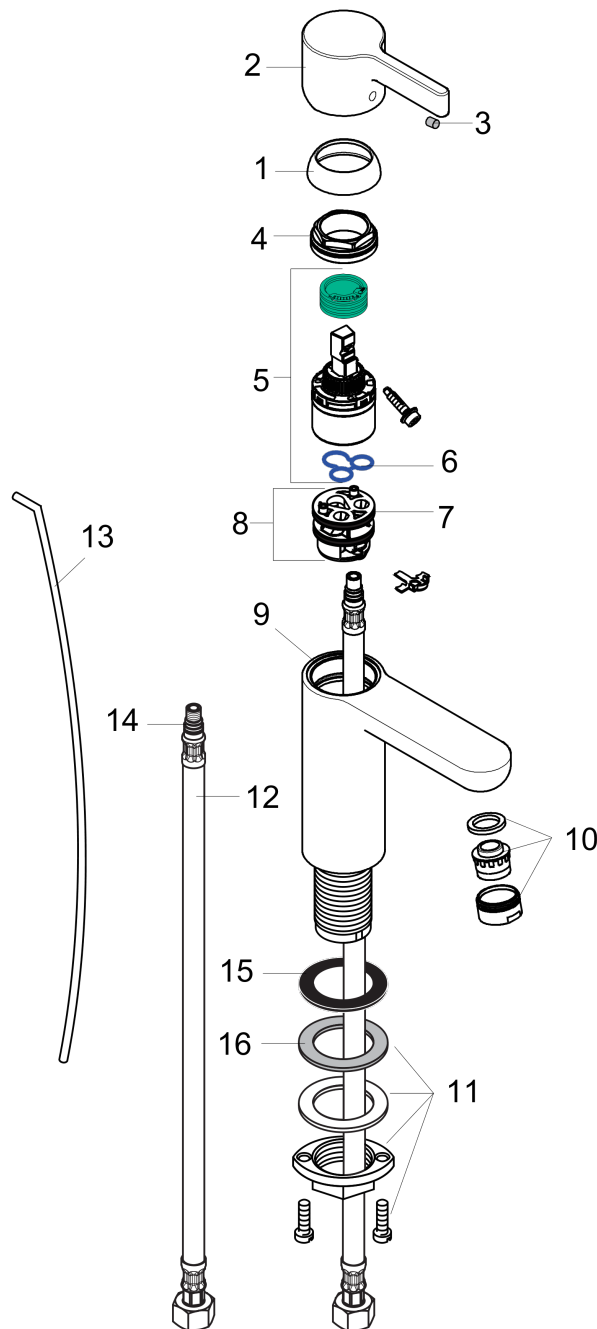

Metris S
Single-Hole Faucet 100 with Pop-Up Drain, 0.5 GPM
 Finishes : **brushed nickel** Part no. : **31012821**

Description

Features

- Aerated spray
- Flow: 0.5 GPM (1.9 L/Min)
- Ceramic cartridge
- Includes pop-up drain

Item details

List Price \$ 484.00

Technology

Compliance

Product image

Scale drawing

Metris S
Single-Hole Faucet 100 with Pop-Up Drain, 0.5 GPM
 Finishes : **brushed nickel** Part no. : **31012821**

Exploded drawing

Year of production: >10/19

Metris S

Single-Hole Faucet 100 with Pop-Up Drain, 0.5 GPM

Finishes : **brushed nickel** Part no. : **31012821**

Spare parts list

Year of production: >10/19

Pos.	Description	Part no.	Price	PU
1	flange	97406820	-	1
2	handle	31093820	-	1
3	screw cover	96338000	-	1
4	nut	97209000	-	1
5	cartridge, assy	95646001	-	1
6	locking screw for handle	95140000	-	1
7	seal	95008000	-	1
8	adapter for cartridge	98750000	-	1
9	O-Ring 30x2	98186000	-	1
10	O-ring 35x2	92604000	-	1
11	flat seal	98749000	-	1
12	fixing set (Ø 32)	13961000	-	1
13	lever collar	97548000	-	1
14	pull rod	96657820	-	1
15	connection hose 18½" M8x0,75 3/8"	96321001	-	1
16	O-ring 7x1,5	98422000	-	1
17	aerator M24x1 (1,9 l/min)	93502820	-	1
a	pop up waste	88509820	-	1