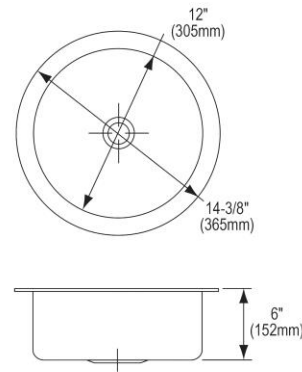

Included with Product: LKWRBG12SS bottom grid, LK99 drain

A Century of Tradition and Quality. For more than 100 years, Elkay has been making innovative products and providing exceptional customer care. We take pride in offering plumbing products that make life easier, inspire change and leave the world a better place.

Product Compliance: ADA & ICC A117.1
ASME A112.19.3/CSA B45.4
Accessory: ASME A112.18.2/CSA B125.2

Complies with ADA & ICC A117.1 accessibility requirements when installed according to the requirements outlined in these standards.

- [Clean and Care Manual (PDF)](#)
- [Installation Instructions (PDF) - 1000005239](#)
- [Installation Instructions (PDF) - 1000005235_drain](#)
- [Warranty (PDF)](#)