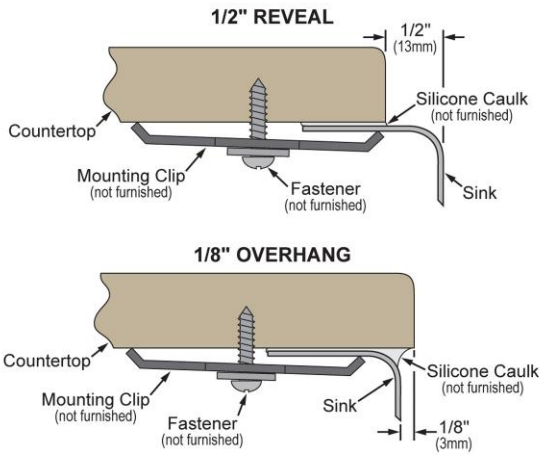

PRODUCT SPECIFICATIONS

Elkay Lustertone Classic Stainless Steel 14-3/8" x 14-3/8" x 6" Single Bowl Undermount Sink Kit. Sink is manufactured from 18 gauge 304 Stainless Steel with a Lustrous Satin finish, Center drain placement, and Sides and Bottom pads.

Installation Type:	Sink Kits, Undermount
Material:	304 Stainless Steel
Finish:	Lustrous Satin
Gauge:	18
Sound Deadening:	Sides and Bottom pads
Number of Bowls:	1
Sink Dimensions:	14-3/8" x 14-3/8" x 6"
Bowl 1 Dimensions:	12" x 12" x 6"
Drain Size:	3-1/2" (89mm)
Drain Location:	Center
Minimum Cabinet Size:	18"
Mounting Hardware:	Undermount brackets sold separately
Template Included:	Yes
Cutout Template #:	1000000596

Template is available for download at elkay.com. CAD software will be required to open the template.

Installation Profile:

Designed to affix to the underside of any solid surface countertop.

Included with Product: LKWRBG12SS bottom grid, LK99 drain