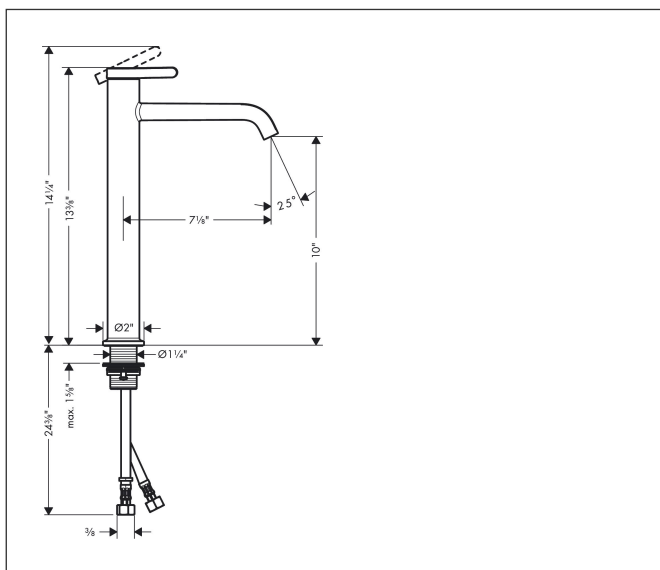

Brand	AXOR
Art. Name	AXOR One Single-Hole Faucet 260, 1.2 GPM
Art. Nr.	48002821
Surface	brushed nickel
Pos.	1

Product Picture

Features

- Spray modes: Aerated spray
- Flow: 1.2 GPM (4.5 L/Min)
- Ceramic cartridge
- Does not include: Pop-up assembly

Drawing

Technology