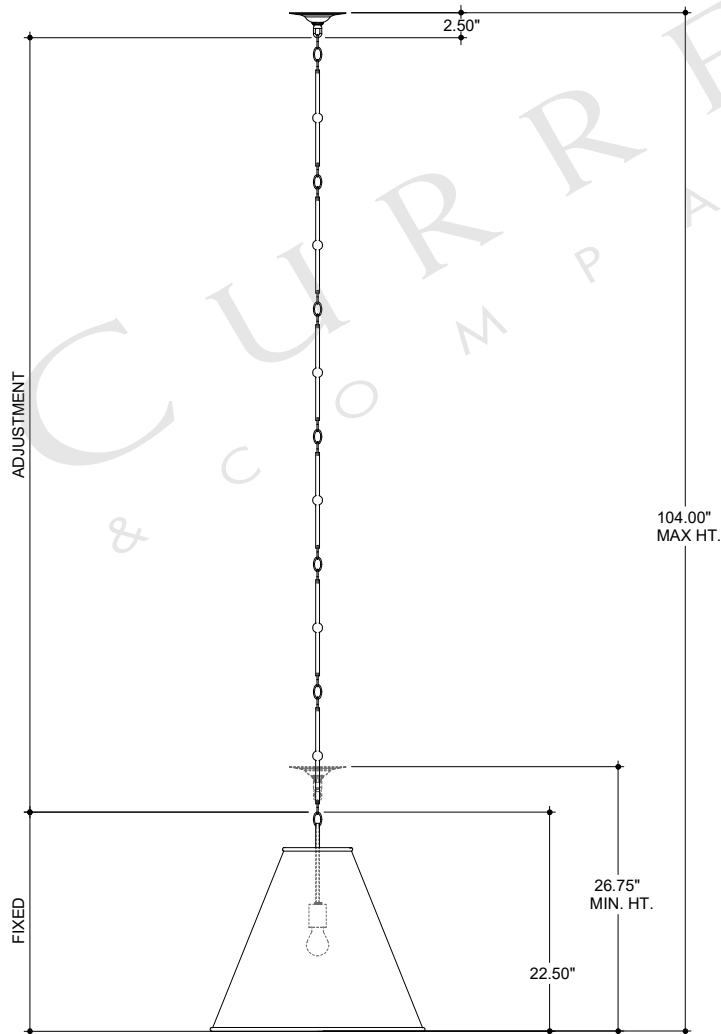

CANOPY DETAIL

TOP VIEW

FRONT VIEW

9000-0535

ALL WORK © 2019 CURREY & COMPANY