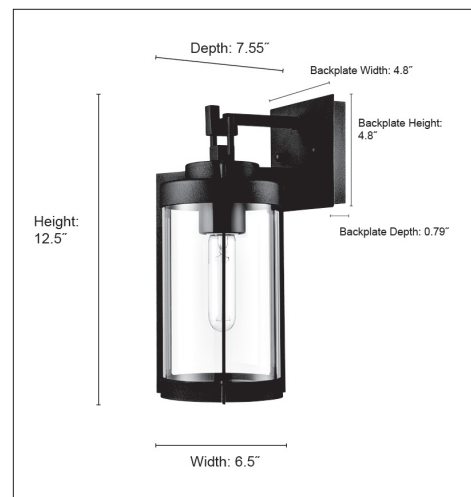

91501

ELLWAY ONE LIGHT OUTDOOR WALL MOUNT

FINISH

TBK - Textured Black

DIMENSIONS

Width 6.5"
Height 12.5"
Depth 7.55"
Backplate Width 4.8"
Backplate Height 4.8"
Backplate Depth 0.79"
Weight 3.55 lbs

MATERIAL

Steel

GLASS

Glass Clear

LAMPING

Bulbs 1-Medium
Bulb Base Medium (E26)
Watts per Bulb 100W
Voltage 120V
Total Wattage 100W
Bulbs Included No

CERTIFICATION

ETL Listed Wet Location

ITEM NUMBER

SKU's 91501 TBK

91501 TBK

Millennium Lighting
105 Declaration Drive
McDonough, GA 30253
www.millenniumlighting.com