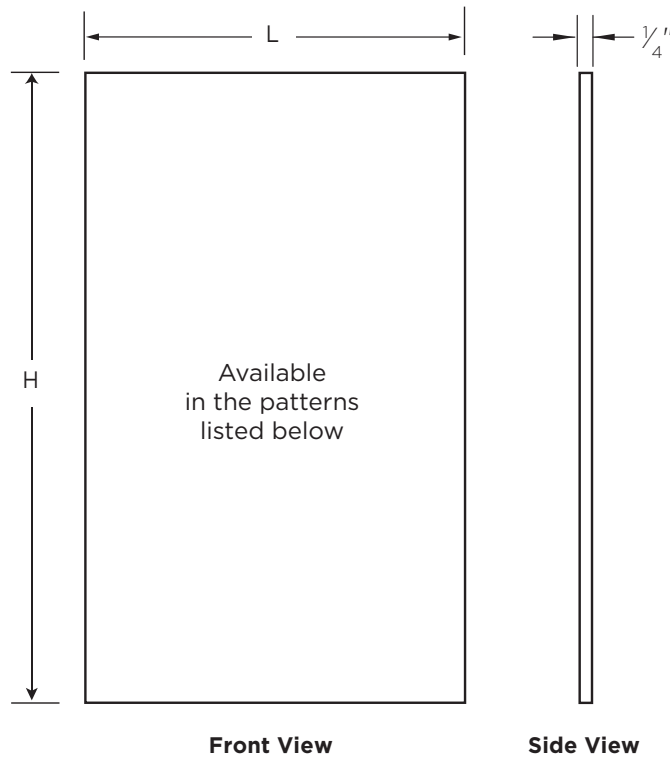

Single Wall Panel

Patterns (Drawings not to scale)

Description	Length (L)	Heights (H) Available Height Sizes
Single wall panel 30"	30"	72", 84", 96"
Single wall panel 32"	32"	72", 84", 96"
Single wall panel 34"	34"	72", 84", 96"
Single wall panel 36"	36"	72", 84", 96"
Single wall panel 38"	38"	72", 84", 96"
Single wall panel 42"	42"	72", 84", 96"
Single wall panel 50"	50"	72", 84", 96"
Single wall panel 62"	62"	72", 84", 96"

Wall thickness can vary per manufacturing