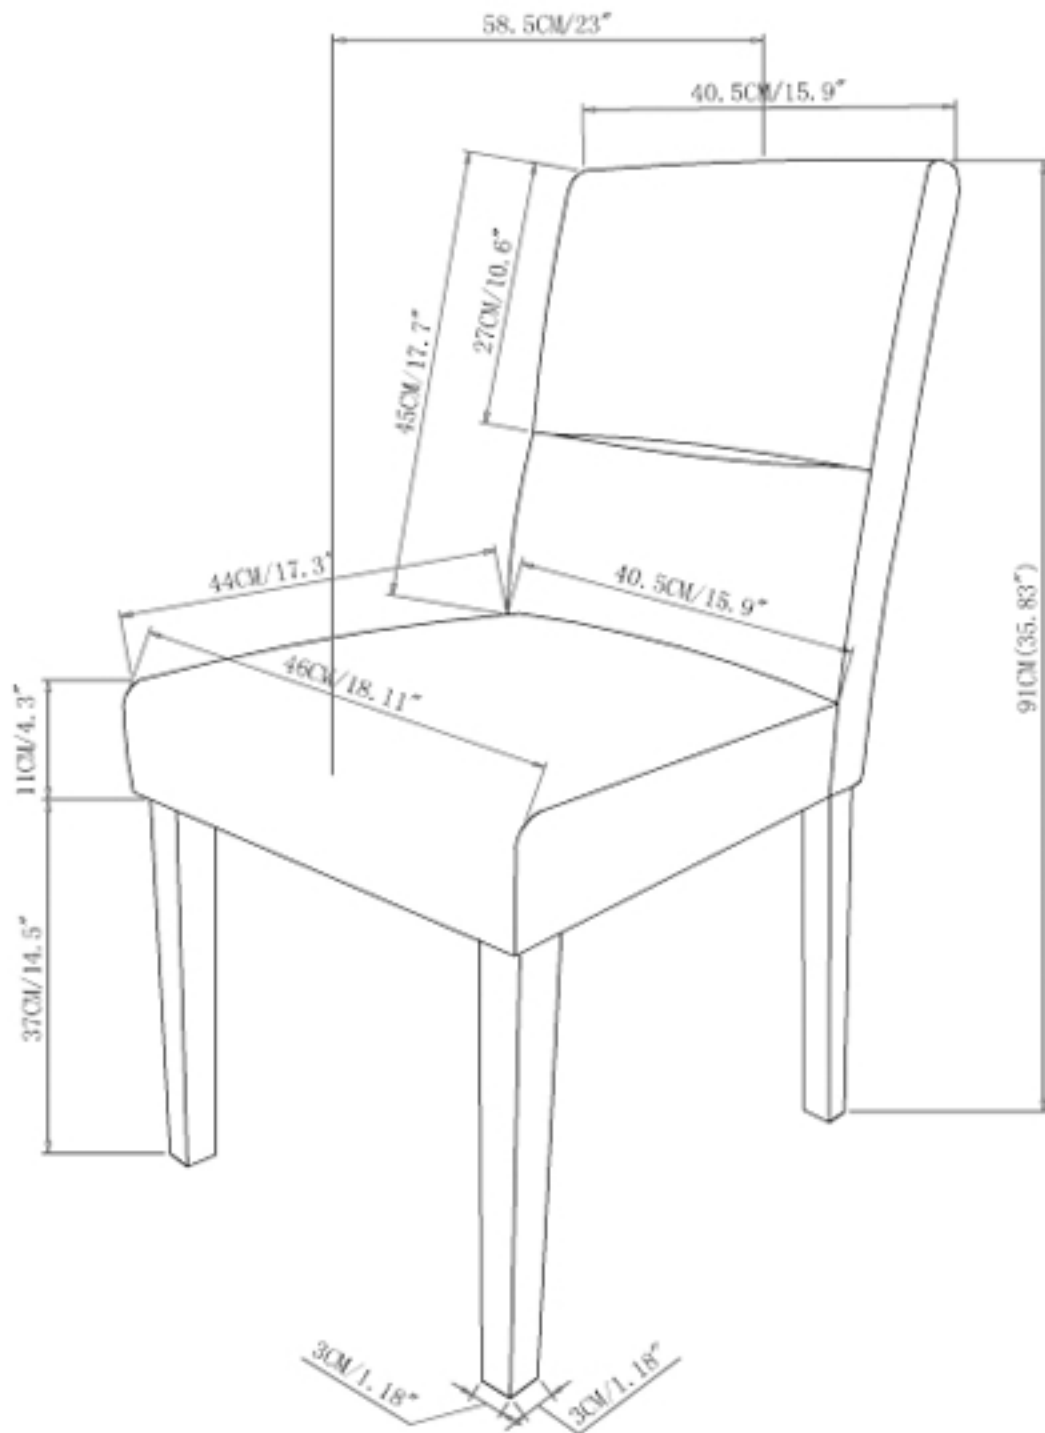

Net Weight : 115 ( lb )

Net Weight-11.22lbs