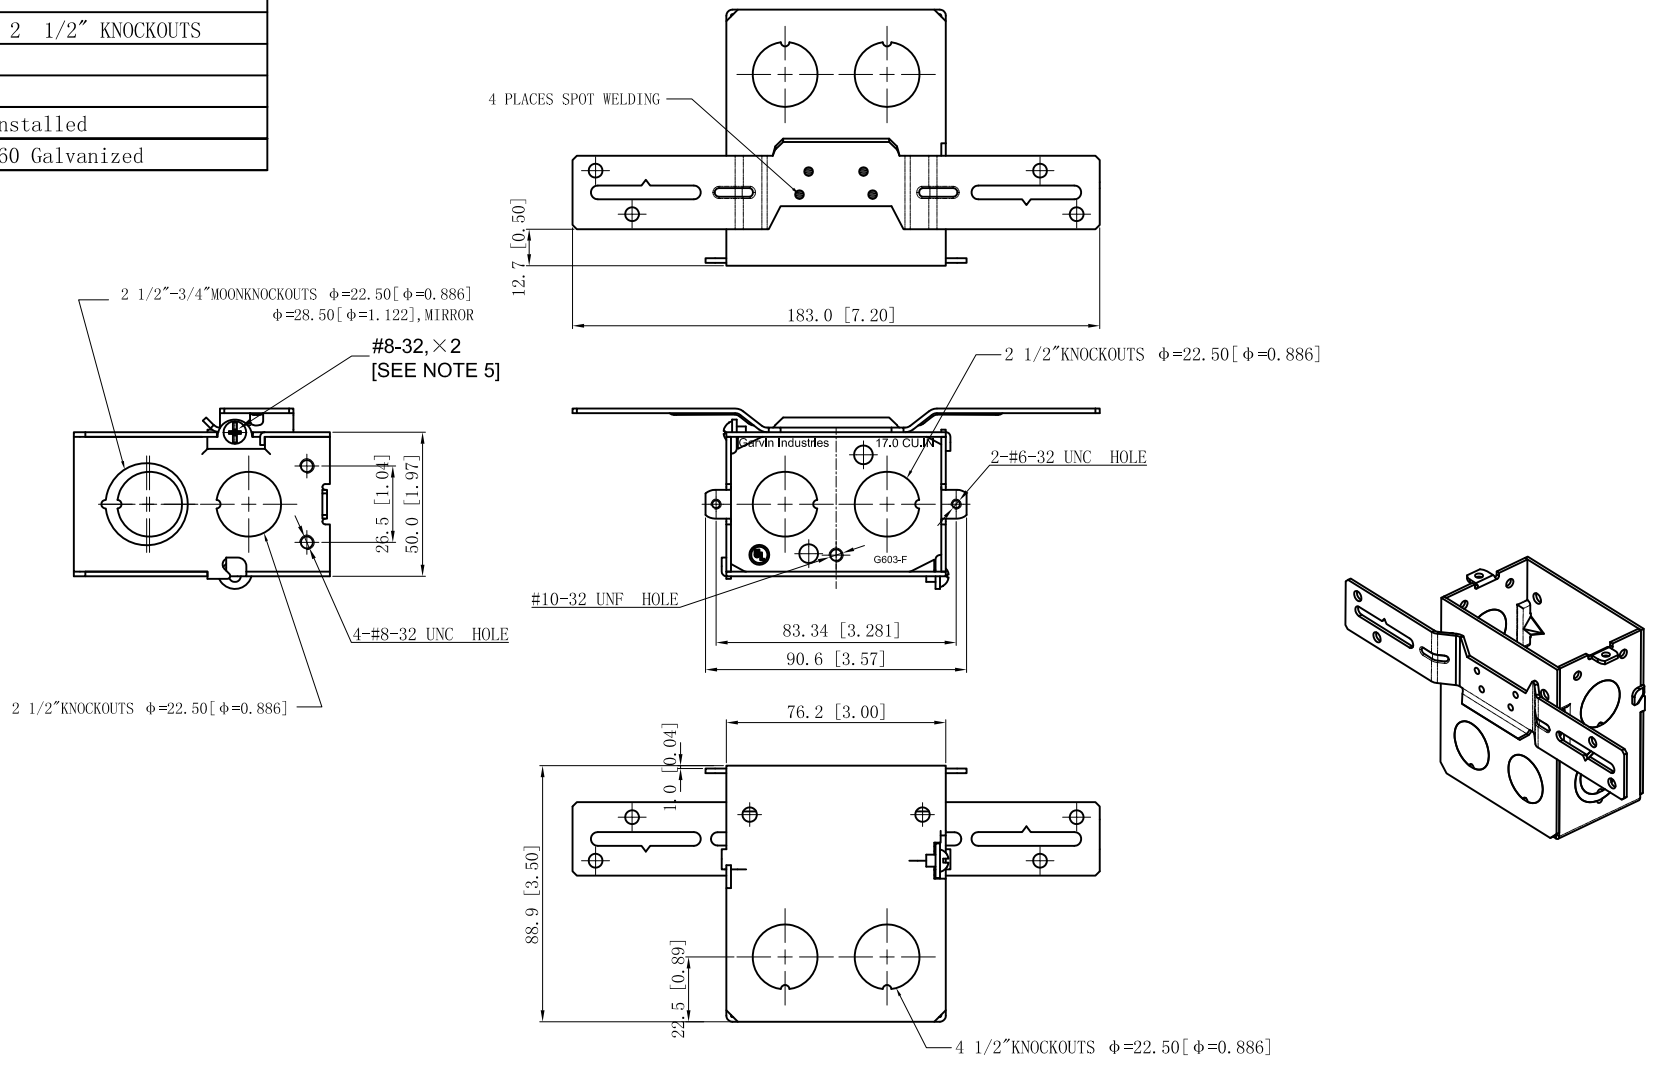

<b>SIDES</b>	<b>BOTTOM</b>
6 1/2" KNOCKOUTS	2 1/2" KNOCKOUTS
2 1/2"-3/4" KNOCKOUTS	
2 PCS 8-32×1/4 Screws Installed	
Material: Steel-0.0625"-G60 Galvanized	

DESCRIPTION
TRADE REFERENCE TERMS

This data sheet is for reference only .GARVIN INDUSTRIES reserves the right to make changes to the design without prior notice.

STANDARD PACKING	<h1>GARVIN INDUSTRIES</h1>		
25 PCS			
TITLE	GANGABLE SWITCH BOXES WITH CONOUIT KNOCKOUTS		
SIZE	DWG NO.		REV
A4		G603-F	A
DATA SHEET			