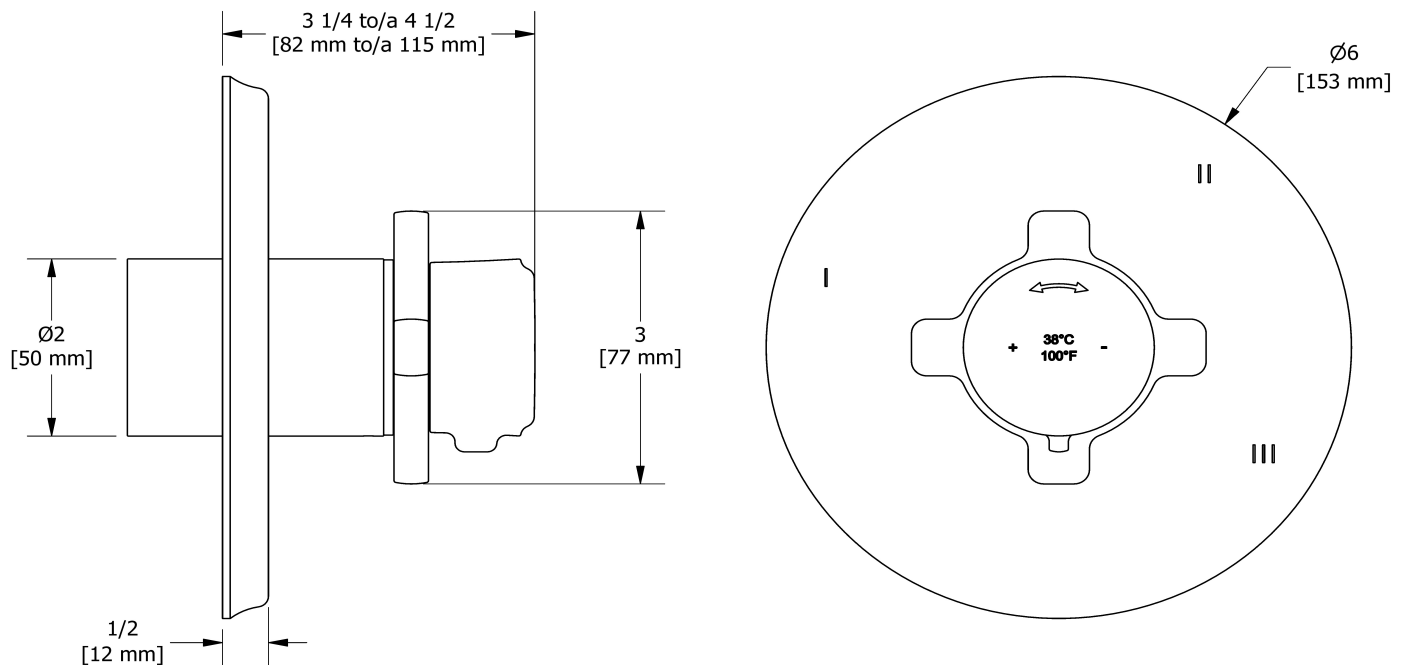

Certifications

- CSA B125.1
- ASME A112.18.1
- ASSE 1016

UPC®