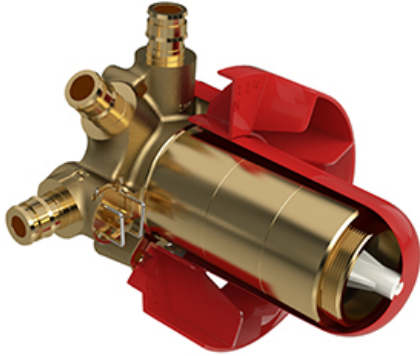

3-way Type T/P coaxial valve rough without cartridge
EXPANSION PEX
R45-EX

Specifications

Descriptions

- TXX45XX or TXX47XX trim required to complete
- Service valves
- Rough only
- Three 1/2" outlets EXPANSION PEX
- 1/2" inlet EXPANSION PEX
- Test cap

Available colors

- :

Certifications

- CSA B125.1
- ASME A112.18.1
- ASSE 1016
- CMR248 Approval

UPC®

Sizes, models and finishes may differ from those presented.

Warranty

This **Riobel Inc.** product you have purchased carries a Limited Lifetime Warranty on the chrome, PVD finish, blacks and all working parts and is guaranteed from the initial purchase date against all manufacturing defects. All other finishes, including plastic components, are guaranteed for one year. All electric and/or electronic parts are covered by a 5-year limited warranty.

Customer Service

Ontario, West Canada : 888-287-5354 Quebec, Maritimes, United States : 866-473-8442