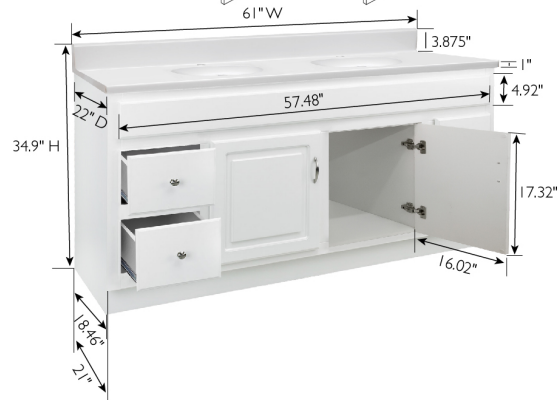

Concord 2-Door 4-Drawer Vanity with Cultured Marble Single Hole Solid White Double Bowl Vanity Top, Fully Assembled, 61, White Base

FULLY ASSEMBLED VANITY

SPECIFICATIONS

MATERIAL CONSTRUCTION:	Wood/Cultured Marble
ASSEMBLY REQUIRED:	No
ASSEMBLED DIMENSIONS:	34.9" H x 61" L x 22" D
ASSEMBLED WEIGHT:	180.45 lbs.
TOOLS NEEDED FOR INSTALLATION:	100% Silicone
CONSTRUCTION TYPE:	Face Frame
HINGE STYLE:	Soft Close
DOOR STYLE:	Shaker
DRAWER STYLE:	4 MDF Drawers
GLIDE STYLE:	STD Easy Glide
FAKE DWR STYLE:	MDF
DWR #1 DIMENSIONS:	8.2" H x 14.5" L x 10.2" D
DWR CONSTRUCTION:	Standard
FACE FRAME MATERIAL:	Pine
SIDES MATERIAL:	MDF
BOTTOM MATERIAL:	MDF

TOE KICK INSET WIDTH:	2.2"
BACK PANEL MATERIAL:	MDF
BACK BRACE MATERIAL:	N/A
FAUCET TYPE:	Lav Single Handle
NUMBER OF MOUNTING HOLES:	1
BOWL MATERIAL:	Cultured Marble
BACK SPLASH INCLUDED:	Yes
COLOR:	Solid White
NUMBER OF BOWLS:	1
BOWL DIMENSIONS:	5.63" H x 11.625" W x 16.875" D
BOWL SHAPE:	Oval
SINK THICKNESS:	1"
MOUNTING TYPE:	Single Hole
OVERFLOW HOLE:	Yes