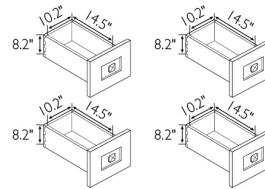

Concord 2-Door 4-Drawer Vanity with Cultured Marble Single Hole Solid White Double Bowl Vanity Top, Fully Assembled, 61, White Base

FULLY ASSEMBLED VANITY

SPECIFICATIONS

MATERIAL CONSTRUCTION:	Wood/Cultured Marble
ASSEMBLY REQUIRED:	No
ASSEMBLED DIMENSIONS:	34.9" H x 61" L x 22" D
ASSEMBLED WEIGHT:	180.45 lbs.
TOOLS NEEDED FOR INSTALLATION:	100% Silicone
CONSTRUCTION TYPE:	Face Frame
HINGE STYLE:	Soft Close
DOOR STYLE:	Shaker
DRAWER STYLE:	4 MDF Drawers
GLIDE STYLE:	STD Easy Glide
FAKE DWR STYLE:	MDF
DWR #1 DIMENSIONS:	8.2" H x 14.5" L x 10.2" D
DWR CONSTRUCTION:	Standard
FACE FRAME MATERIAL:	Pine
SIDES MATERIAL:	MDF
BOTTOM MATERIAL:	MDF

TOE KICK INSET WIDTH:	2.2"
BACK PANEL MATERIAL:	MDF
BACK BRACE MATERIAL:	N/A
FAUCET TYPE:	Lav Single Handle
NUMBER OF MOUNTING HOLES:	1
BOWL MATERIAL:	Cultured Marble
BACK SPLASH INCLUDED:	Yes
COLOR:	Solid White
NUMBER OF BOWLS:	1
BOWL DIMENSIONS:	5.63" H x 11.625" W x 16.875" D
BOWL SHAPE:	Oval
SINK THICKNESS:	1"
MOUNTING TYPE:	Single Hole
OVERFLOW HOLE:	Yes