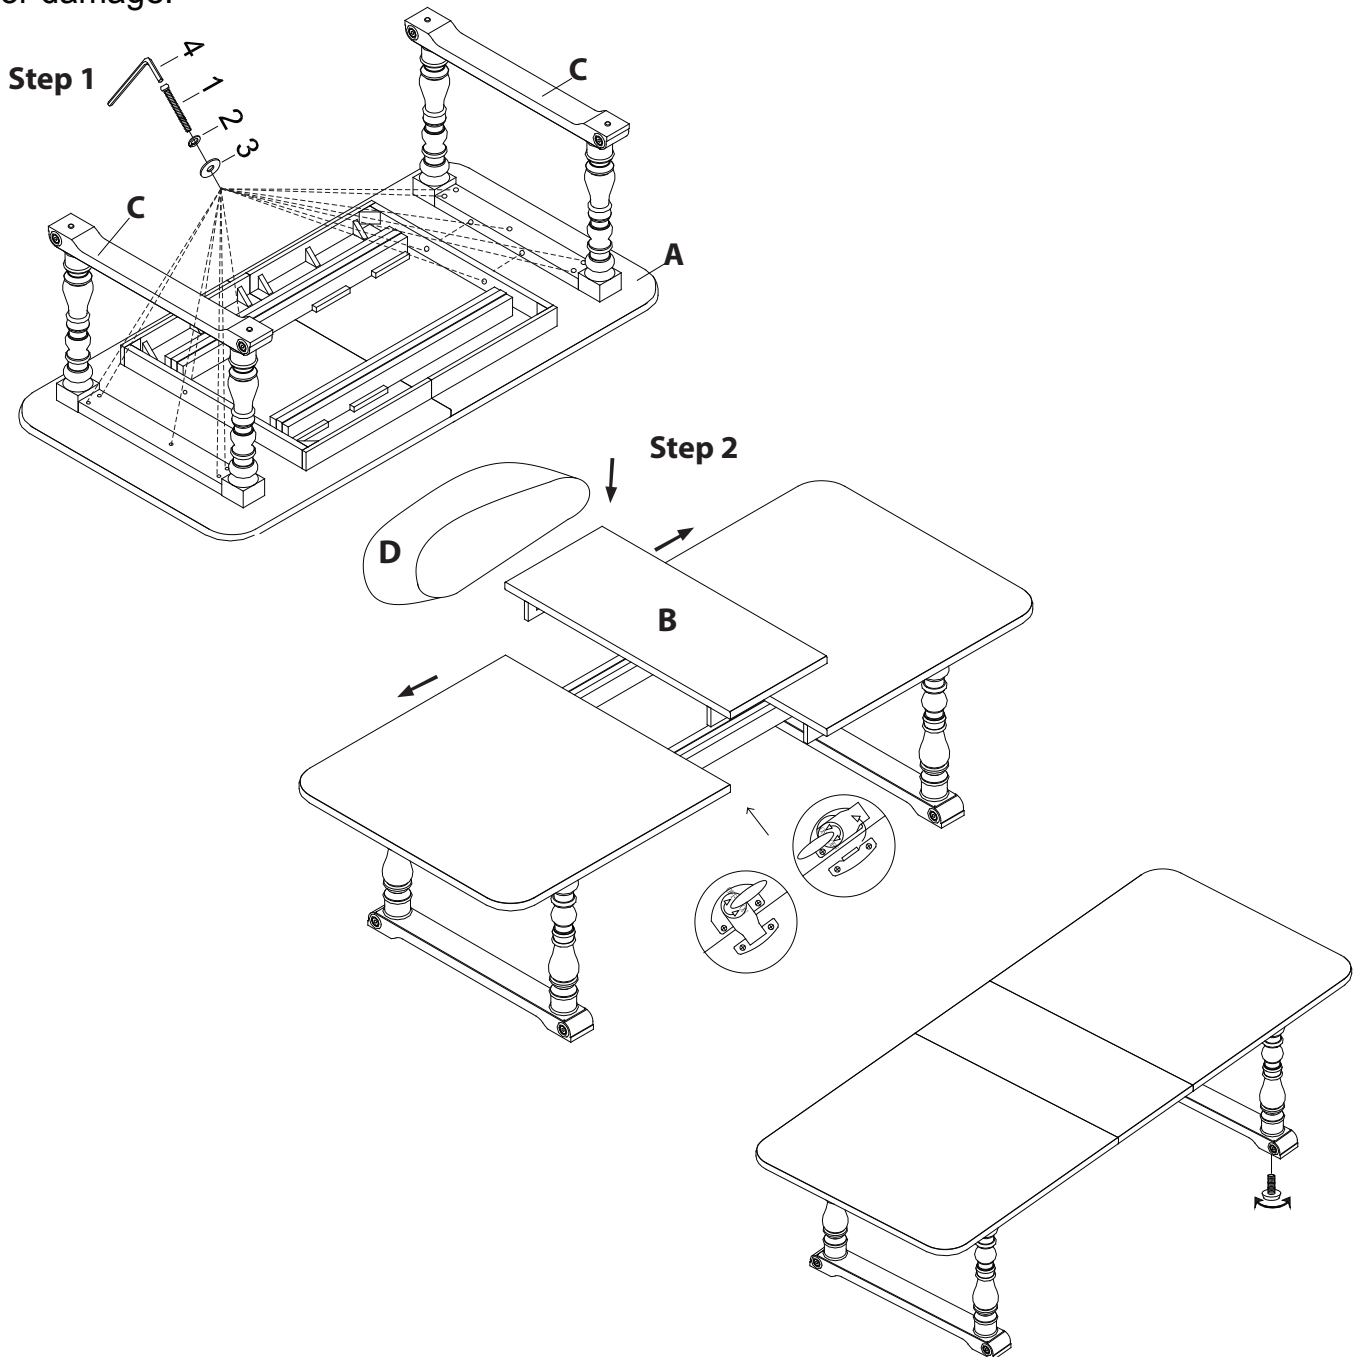

Thank you for purchasing this quality product from A.R.T. Furniture. Be sure to check all packing material for parts which may have come loose inside the carton during shipment. Identify and count all parts and compare with the parts list below.

Note: Some furniture is heavy, it is recommended that two people assembly this item to avoid injury or damage.

No.	Hardware List	Qt.
1	 $\frac{5}{16}$ " x $2\frac{1}{4}$ " Bolt	14
2	 $\frac{5}{16}$ " Lock Washer	14
3	 $\frac{5}{16}$ " Flat Washer	14
4	 M5 Allen	1

No.	Parts List	Qt.
A	 Table Top	1
B	 Table Leaf	4
C	 Legs Left- Right	2
D	 Leaf bag	1