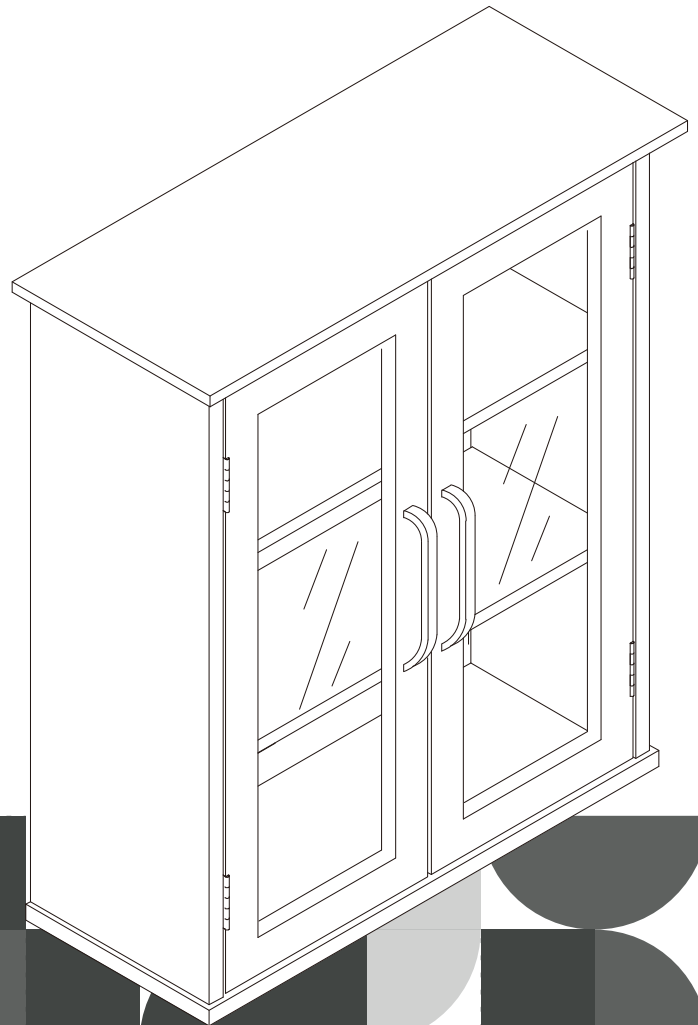

**Extended Warranty
Sign Up**

E-1

Welcome home!

ELG-540

**TEAMSON HOME
Avery Wall Cabinet
with 2 Doors -
Wood Veneer with
Oil Oak Finish**

**Questions? Comments? Need help?
Call or email us any time!**

Global Customer Service

Exploded Drawing

Scan for assembly instructions.

Product Parts

A

1 PC

B

1 PC

C