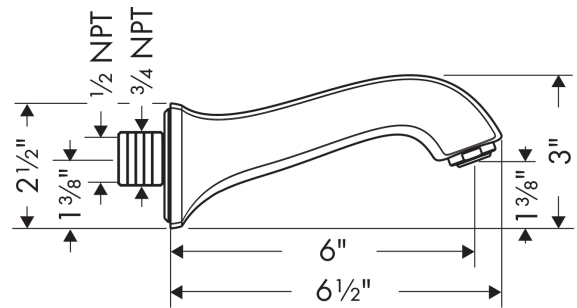

**Metris C  
Tub Spout**

Finishes : **chrome** Part no. : **13413001**

**Description**

**Features**

- Solid brass
- Includes: 1/2" female and 3/4" male adaptor

**Item details**

List Price \$ 172.00

**Compliance**

**Product image**

**Scale drawing**

**Metris C  
Tub Spout**

Finishes : **chrome**    Part no. : **13413001**

**Exploded drawing**

Year of production: >04/09

**Metris C**

**Tub Spout**

Finishes : **chrome**    Part no. : **13413001**

**Spare parts list**

Year of production: >**04/09**

<b>Pos.</b>	<b>Description</b>	<b>Part no.</b>	<b>Price</b>	<b>PU</b>
1	connecting thread	95658001	-	1
2	O-ring 13x2	98128000	-	1
3	seal	97530000	-	1
4	hollow set screw M6x8	97810000	-	1
a	aerator M24x1 (25 l/min)	13914000	-	1