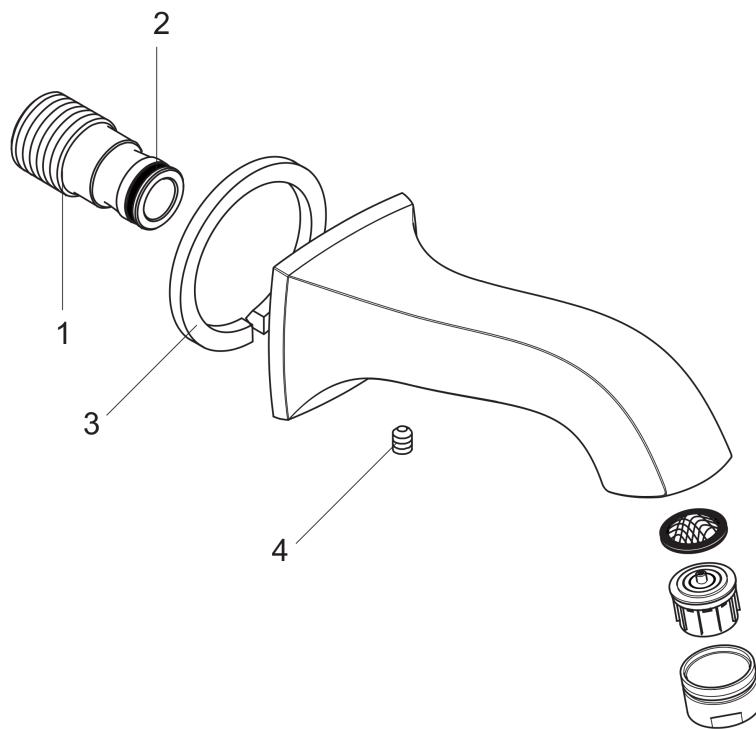

**Metris C  
Tub Spout**

Finishes : **chrome** Part no. : **13413001**

**Description**

**Features**

- Solid brass
- Includes: 1/2" female and 3/4" male adaptor

**Item details**

List Price \$ 172.00

**Compliance**

**Product image**

**Scale drawing**

**Metris C  
Tub Spout**

Finishes : **chrome**    Part no. : **13413001**

**Exploded drawing**

Year of production: >04/09

**Metris C**

**Tub Spout**

Finishes : **chrome**    Part no. : **13413001**

**Spare parts list**

Year of production: >**04/09**

<b>Pos.</b>	<b>Description</b>	<b>Part no.</b>	<b>Price</b>	<b>PU</b>
1	connecting thread	95658001	-	1
2	O-ring 13x2	98128000	-	1
3	seal	97530000	-	1
4	hollow set screw M6x8	97810000	-	1
a	aerator M24x1 (25 l/min)	13914000	-	1