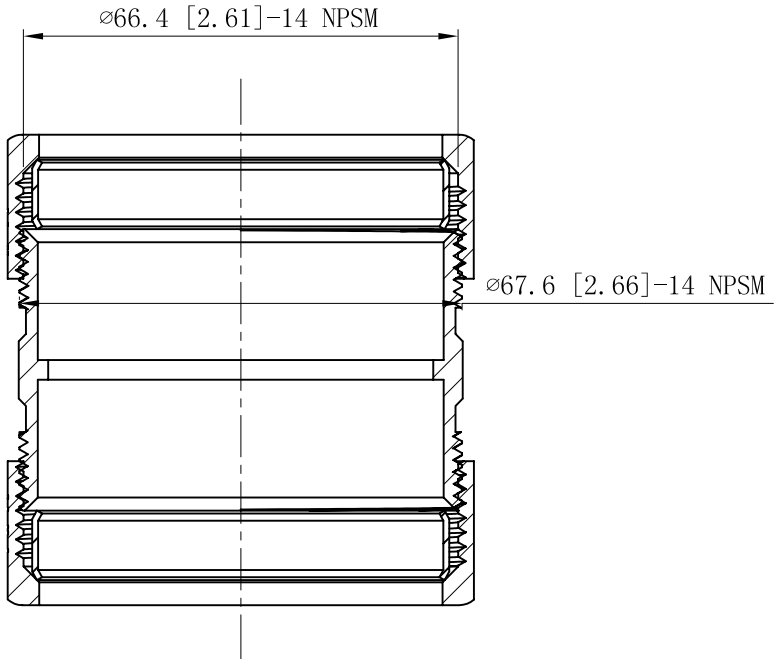

SIDES	BOTTOM
Material:C1018 Seamless steel tube	

CUTAWAY VIEW A-A

DESCRIPTION
TRADE REFERENCE TERMS

STANDARD PACKING
10 PCS

This data sheet is for reference only .GARVIN INDUSTRIES reserves the right to make changes to the design without prior notice.

GARVIN INDUSTRIES		
NO-THREAD CONNECTOR & COUPLINGS		
SIZE A4	DWG NO. RTC200	REV
DATA SHEET		