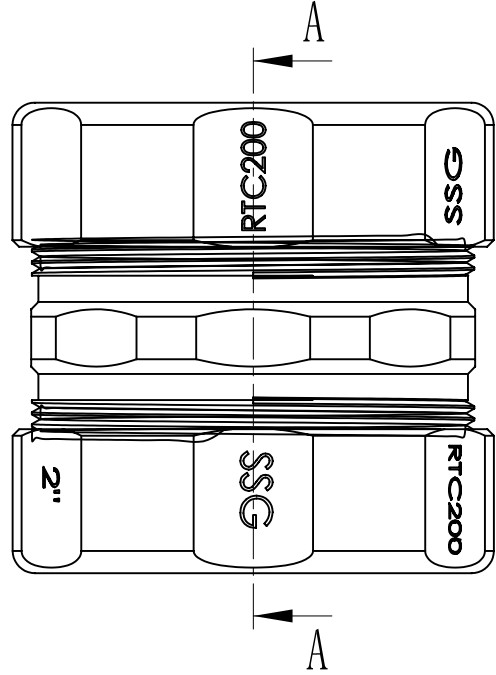

SIDES	BOTTOM
Material:C1018 Seamless steel tube	

CUTAWAY VIEW A-A

DESCRIPTION
TRADE REFERENCE TERMS

STANDARD PACKING
10 PCS

This data sheet is for reference only .GARVIN INDUSTRIES reserves the right to make changes to the design without prior notice.

GARVIN INDUSTRIES		
NO-THREAD CONNECTOR & COUPLINGS		
SIZE A4	DWG NO. RTC200	REV
DATA SHEET		