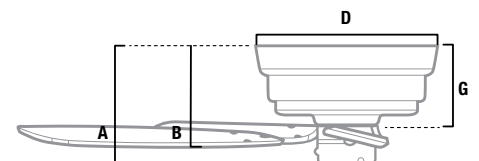

FEATURES

- ETL Damp-rated for enclosed porches, covered patios, greenhouses, and more.
- Included pull chain allows for quick and easy on/off and speed adjustments
- Includes 5 blades
- Motor size: 172 x 12
- Low Profile housing is specially designed to fit flush to the ceiling and is ideal for use in rooms with low ceilings
- WhisperWind® motor delivers ultra-powerful air movement with whisper-quiet performance so you get the cooling power you want without the noise you don't

MOTOR & BLADE FINISHES

53118 - Matte Black Finish
Matte Black Blades

53119 - White Finish
White Blades

ENERGY INFORMATION & MEASUREMENTS

ENERGY INFORMATION

Airflow	Electricity Use	Airflow Efficiency
4,071 CFM at high speed	64 Watts at high speed	64 CFM/Watts at high speed

DIMENSIONS AND MEASUREMENTS*

- A 9.32 in.
- B 8.02 in.
- C – in.
- D 12.5 in.
- E – in.
- D – in.
- G 6.66 in.

WARRANTY INFORMATION

Limited Lifetime Motor Warranty is backed by the only company with over 125 years in the fan business.