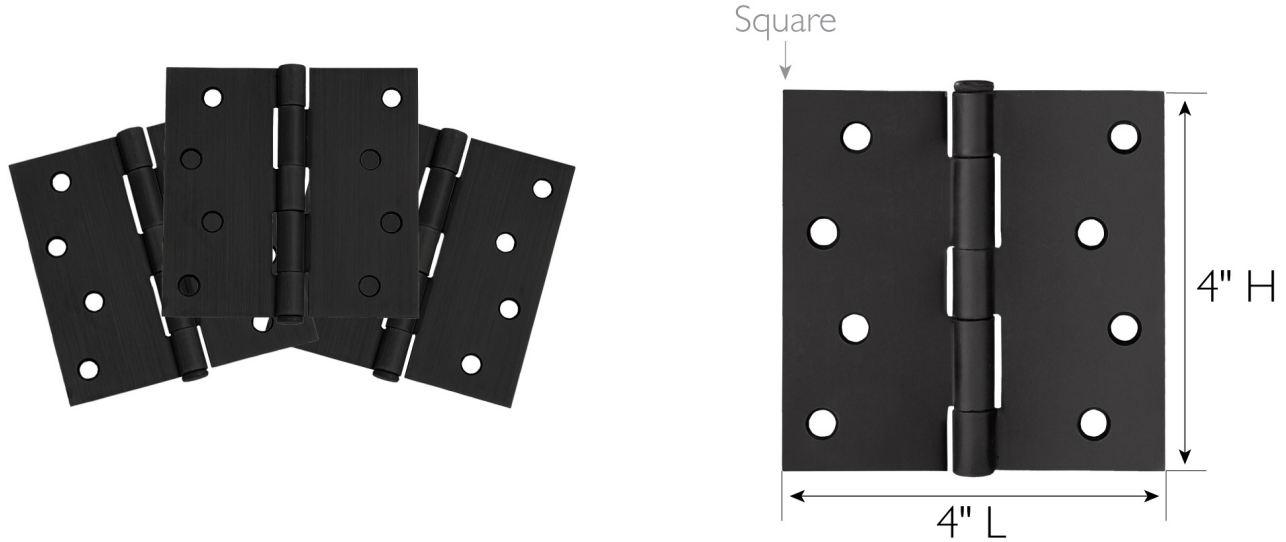

8-Hole 4" x 4", Square Door Hinge 3-Pack
Matte Black

SPECIFICATIONS

MATERIAL CONSTRUCTION:	Steel
MOUNTING HARDWARE INCLUDED:	Yes
TOOLS NEEDED FOR INSTALLATION:	Screwdriver
ASSEMBLED DIMENSIONS:	4" H x 4" L x 0.09" D
ASSEMBLED WEIGHT:	1.54 lbs.
CROSS BORE:	N/A
CORNER RADIUS:	Square
PROJECTION:	N/A
HINGE TYPE:	Butt Hinge
NUMBER OF HOOKS:	N/A