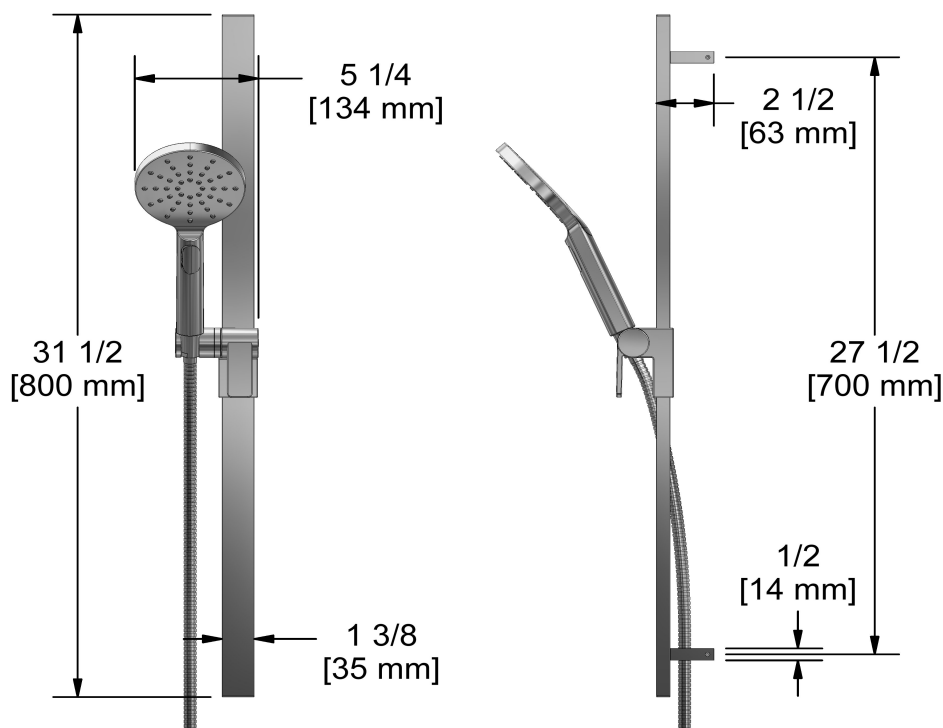

Certifications

- CSA B125.1
- ASME A112.18.1
- CMR248 Approval

Sizes, models and finishes may differ from those presented.

Warranty

This **Riobel Inc.** product you have purchased carries a Limited Lifetime Warranty on the chrome, PVD finish, blacks and all working parts and is guaranteed from the initial purchase date against all manufacturing defects. All other finishes, including plastic components, are guaranteed for one year. All electric and/or electronic parts are covered by a 5-year limited warranty.

Customer Service

Ontario, West Canada : 888-287-5354 Quebec, Maritimes, United States : 866-473-8442