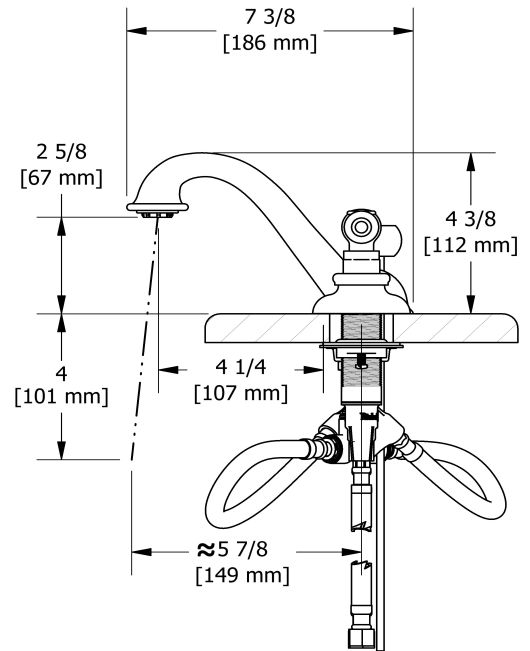

Sizes, models and finishes may differ from those presented.

Warranty

This **Riobel Inc.** product you have purchased carries a Limited Lifetime Warranty on the chrome, PVD finish, blacks and all working parts and is guaranteed from the initial purchase date against all manufacturing defects. All other finishes, including plastic components, are guaranteed for one year. All electric and/or electronic parts are covered by a 5-year limited warranty.

Customer Service

Ontario, West Canada : 888-287-5354 Quebec, Maritimes, United States : 866-473-8442