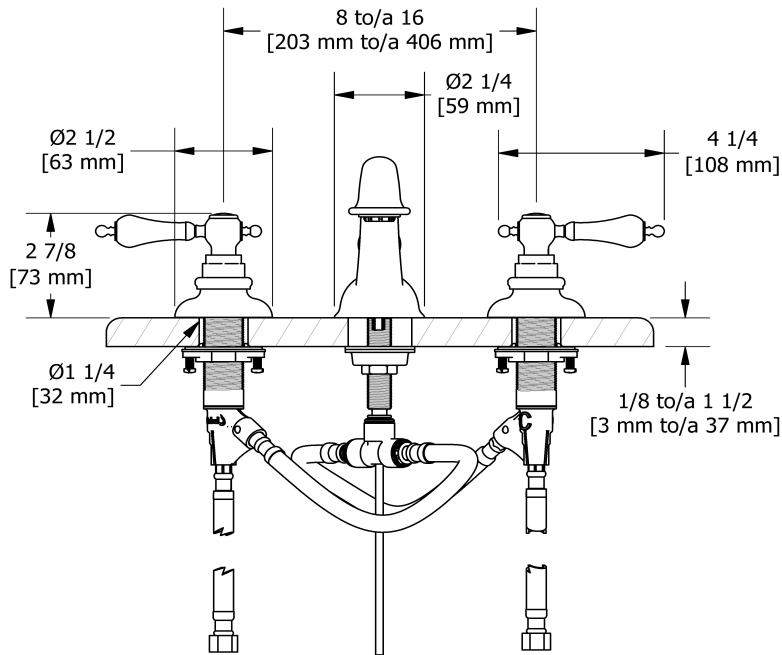

Sizes, models and finishes may differ from those presented.

Warranty

This **Riobel Inc.** product you have purchased carries a Limited Lifetime Warranty on the chrome, PVD finish, blacks and all working parts and is guaranteed from the initial purchase date against all manufacturing defects. All other finishes, including plastic components, are guaranteed for one year. All electric and/or electronic parts are covered by a 5-year limited warranty.

Customer Service

Ontario, West Canada : 888-287-5354 Quebec, Maritimes, United States : 866-473-8442