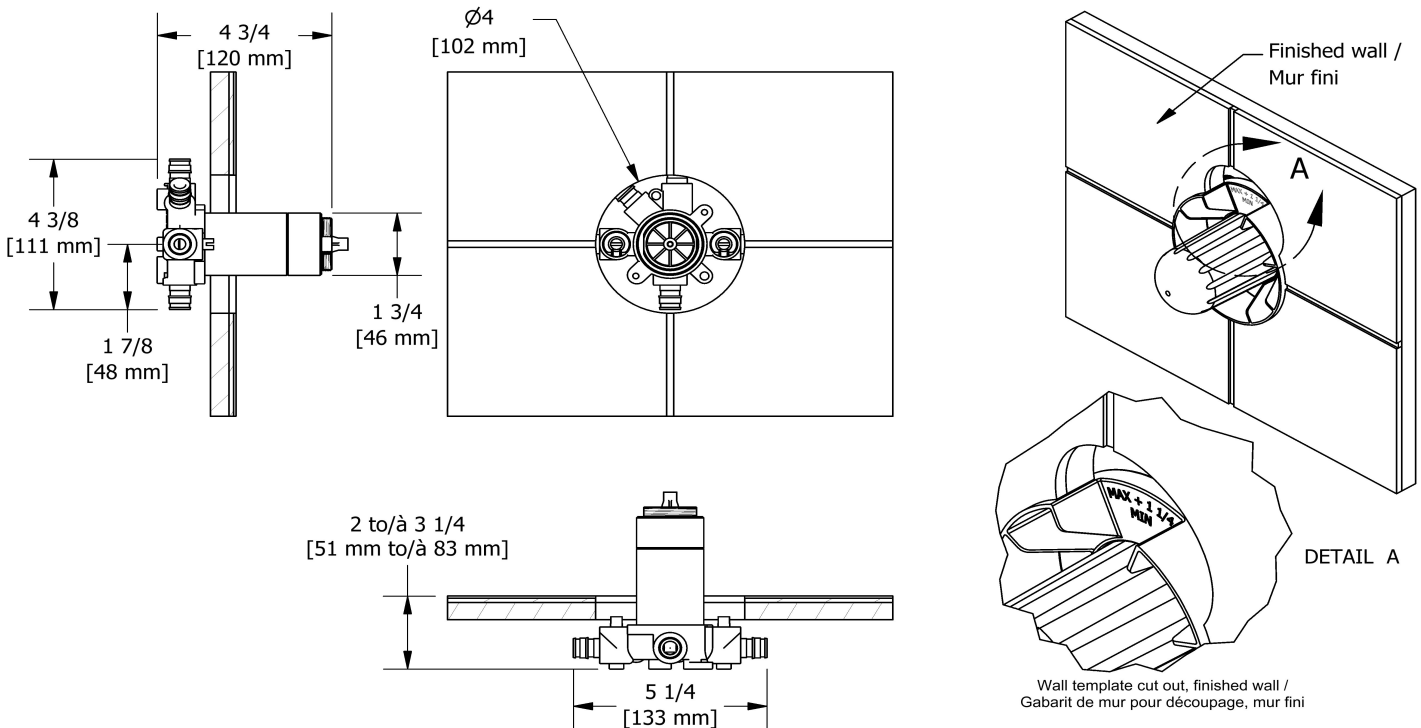

Certifications

- CSA B125.1
- ASME A112.18.1
- ASSE 1016

UPC®