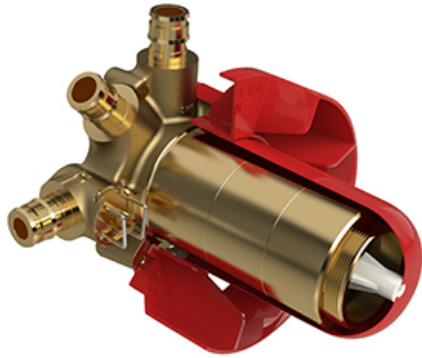

Composition

- R45-EX - 3-way Type T/P coaxial valve rough without cartridge EXPANSION PEX
- TMMRD47+C - 3-way no share Type T/P coaxial valve trim

Available flows

- Type TP - For use with shower heads rated at 7L/min (1.8 gpm) or higher
- 19 L/min, 5.0 gpm (US) 60psi

Customer Service

Ontario, West Canada : 888-287-5354 Quebec, Maritimes, United States : 866-473-8442

3-way Type T/P coaxial valve rough without cartridge
 EXPANSION PEX
R45-EX

Specifications

Descriptions

- TXX45XX or TXX47XX trim required to complete
- Service valves
- Rough only
- Three 1/2" outlets EXPANSION PEX
- 1/2" inlet EXPANSION PEX
- Test cap