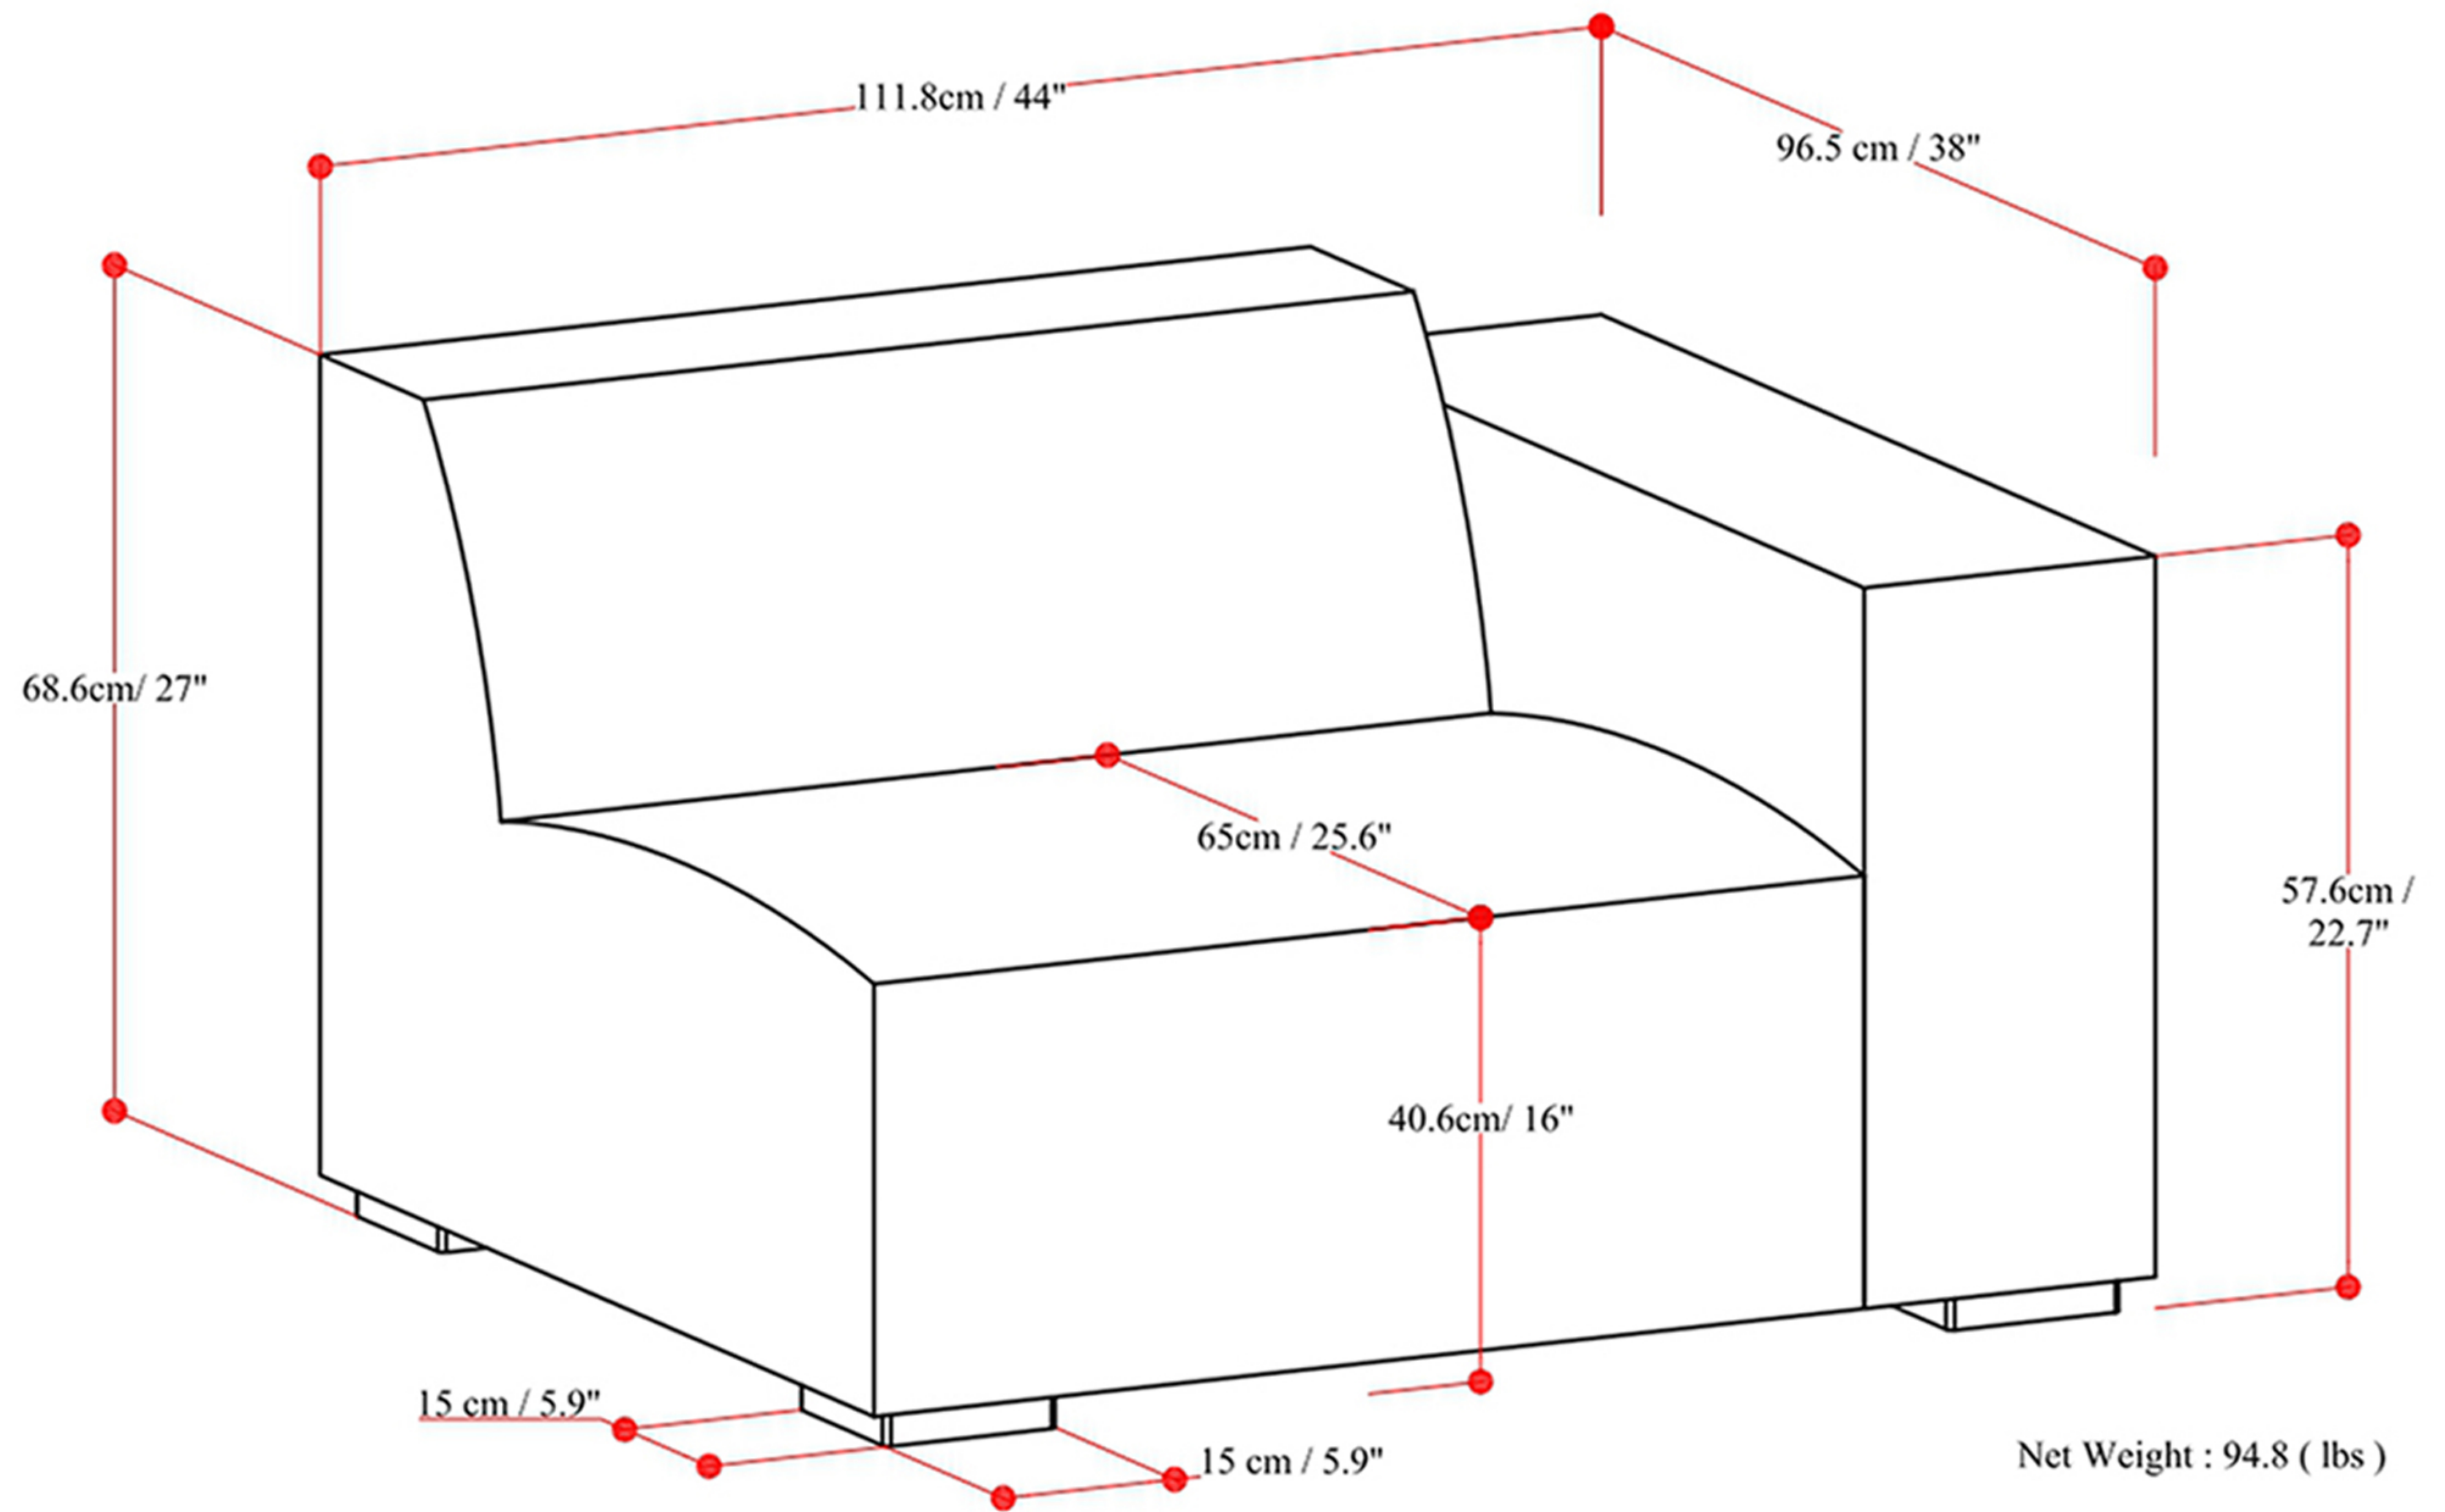

Net Weight : 94.8 (lbs)

Net Weight : 94.8 (lbs)