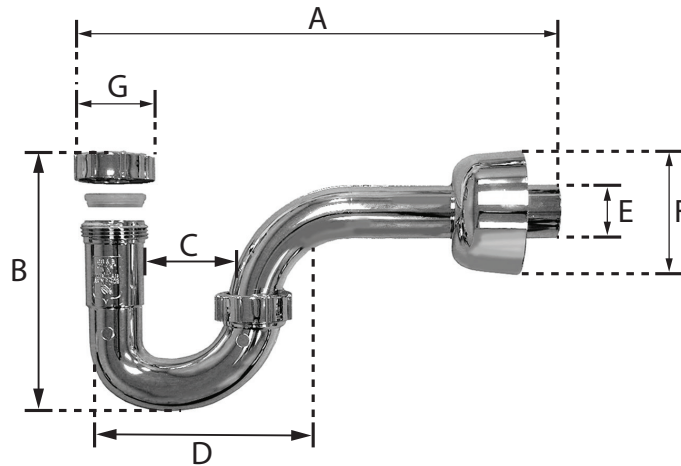

CHROME PLATED ABS P-TRAP

- Chrome plated finish provides clean, professional look
- Constructed of ABS plastic for impact resistance
- Prevents sewer gases from coming up sink drain
- Complete with nuts, washers, and box style escutcheon for quick installation
- Slip joint connection
- Can be taken apart to retrieve lost items like coins or jewelry

Part No.	Size	A	B	C	D	E	F	G
P36102	1.25"	12.00"	5.00"	2.25"	5.00"	1.25"	3.00"	2.37"
P36103	1.50"	12.31"	5.00"	2.00"	5.00"	1.50"	3.00"	2.37"