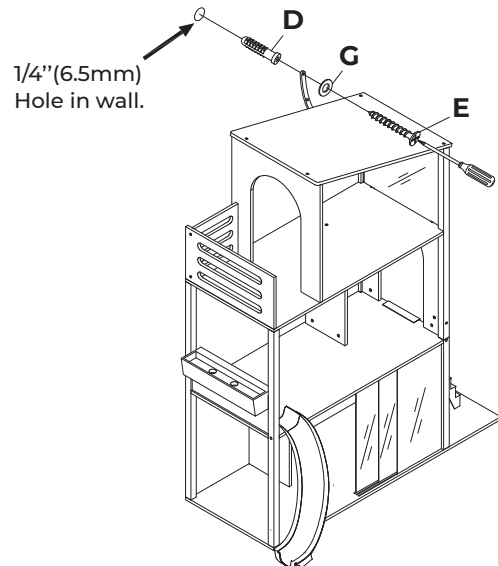

Step 2

Use 1/4"(6.5mm) drill bit to drill hole in wall.

Do not drill an oversized hole or the wall anchor will not hold tightly into the wall.

Tap wall anchor into hole.

Secure product to wall with screw "E" through Plastic strap and into wall anchor.