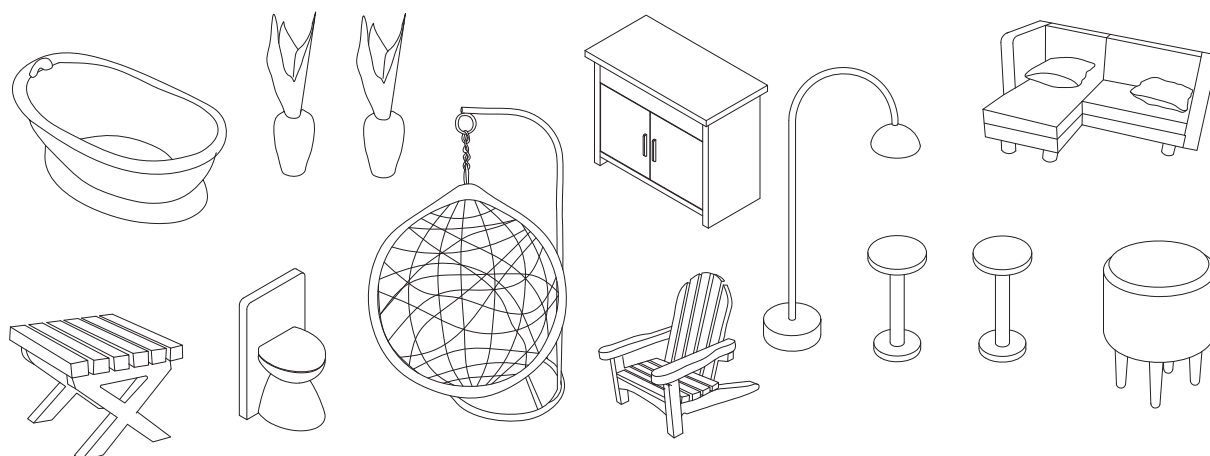

AB

AC

Scan for assembly instructions.

⚠ WARNING

CHOKING HAZARD - Small Parts
Not for children under 3 years
The product is to be assembled
by an adult.

Accessories

Hardware

1

38 pcs

2

2 pcs

3

4 pcs

Scan for assembly instructions.

⚠ WARNING

CHOKING HAZARD - Small Parts
Not for children under 3 years
The product is to be assembled
by an adult.