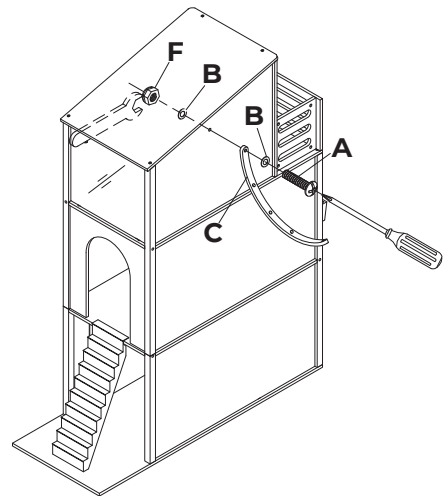

F. Nut x 1

G. Large Washer x 1
Φ16 X Φ6 X 1mm

Wrench x1

1/4"(6.5mm) Drill Bit

Phillips Screwdriver

Step 1

Attach Plastic strip to back of product. Hole predrilled in product backboard #5.

Step 2

Use 1/4"(6.5mm) drill bit to drill hole in wall.

Do not drill an oversized hole or the wall anchor will not hold tightly into the wall.

Tap wall anchor into hole.

Secure product to wall with screw "E" through Plastic strap and into wall anchor.