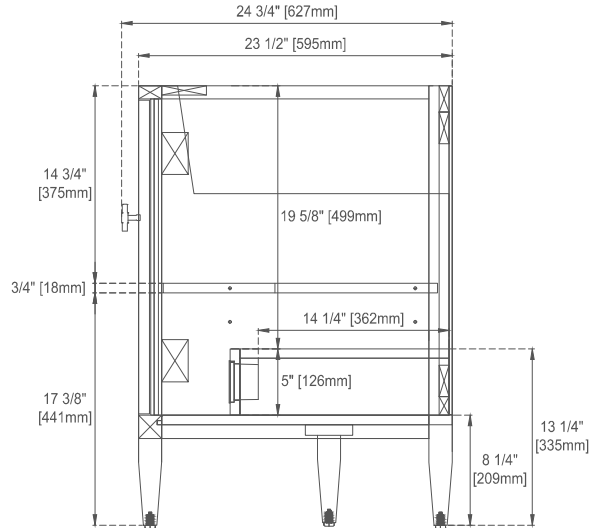

## Dimension

Width: 71-7/8"

Depth: 23-1/2"

Height: 32-7/8"

Rough-In Height: 21-1/2"

# JAMES MARTIN VANITIES

Knob

Top View

Bamboo Drawer Organizer  
In the Top Drawer

Front View

All dimensions are nominal

Diagrams are of cabinet only—James Martin Optional Countertops and sinks are not shown

# 72" MYRRIN VANITY

485-V72-BW

485-V72-CBO

485-V72-WLT

# JAMES MARTIN VANITIES

Side View 1

Side View 2

Back View

All dimensions are nominal

Diagrams are of cabinet only—James Martin Optional Countertops and sinks are not shown

Visit website for warranty and installation information  
[www.jamesmartinvanities.com](http://www.jamesmartinvanities.com)