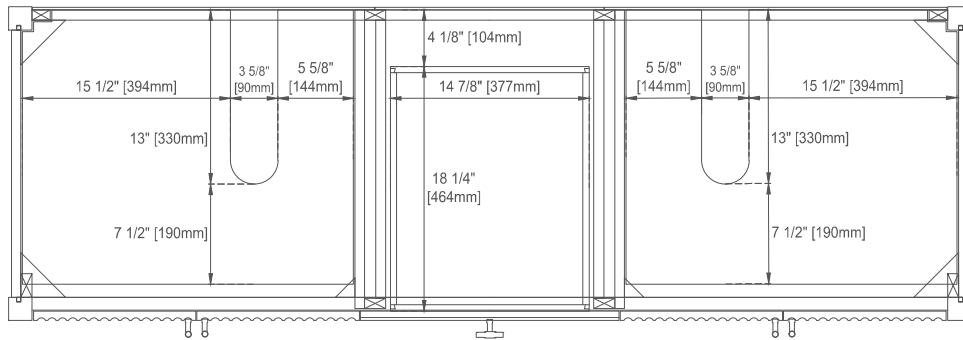

Drawer Box Material and Construction: 12mm Plywood/English Dovetail Joinery

Hardware Material and Finish: Zinc Alloy in Champagne Brass

Fits Drain Hole Size: 1 3/4"

Full Extension, Soft Close Glides

European Soft Close Hinges

## Dimension

Width: 71-7/8"

Depth: 23-1/2"

Height: 32-7/8"

Rough-In Height: 21-1/2"

# JAMES MARTIN VANITIES

Knob

Top View

Bamboo Drawer Organizer  
In the Top Drawer

Front View

All dimensions are nominal

Diagrams are of cabinet only—James Martin Optional Countertops and sinks are not shown