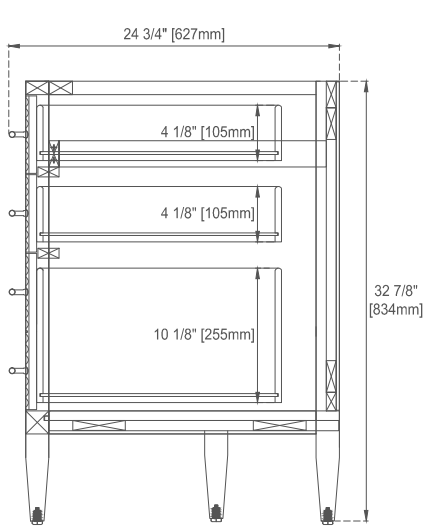

## Dimension

Width: 71-7/8"

Depth: 23-1/2"

Height: 32-7/8"

Rough-In Height: 21-1/2"

# JAMES MARTIN VANITIES

Knob

Top View

Bamboo Drawer Organizer  
In the Top Drawer

Front View

All dimensions are nominal

Diagrams are of cabinet only—James Martin Optional Countertops and sinks are not shown

# JAMES MARTIN VANITIES

Side View 1

Side View 2

Back View

All dimensions are nominal

Diagrams are of cabinet only—James Martin Optional Countertops and sinks are not shown

Visit website for warranty and installation information  
[www.jamesmartinvanities.com](http://www.jamesmartinvanities.com)