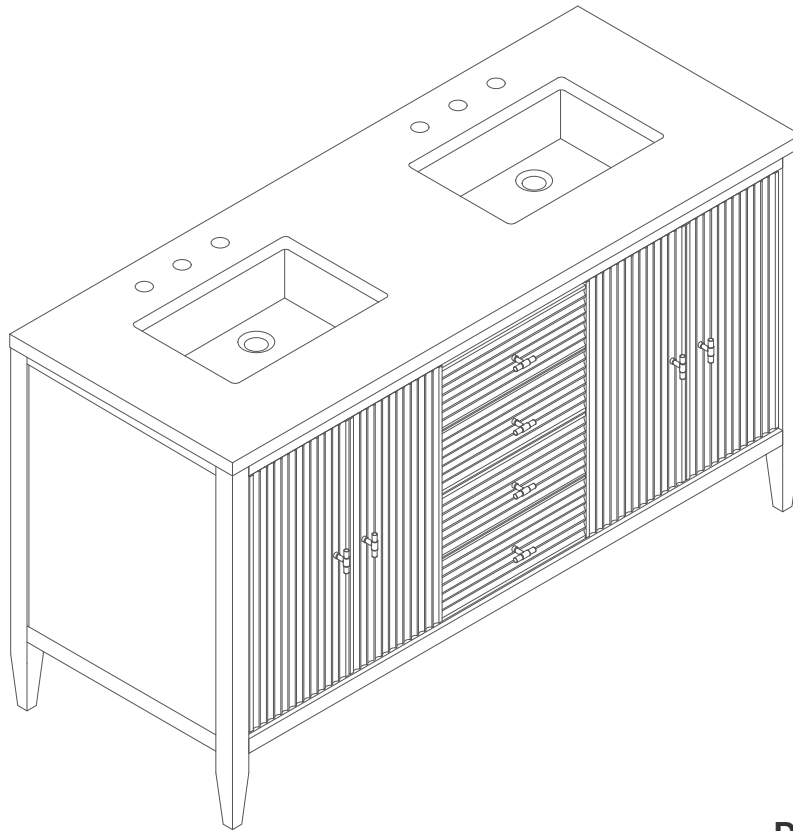

# 72" MYRRIN VANITY

485-V72-BW

485-V72-CBO

485-V72-WLT

**JAMES MARTIN**  
VANITIES

## Features and Materials

Solids: BW-Yellow Poplar; LNO-Ash; WLT-Rubberwood

Veneers: LNO-Ash; WLT-Walnut

Panels: Plywood

Installation Type: Floor Standing

Number of Basins: Two, with Optional 3cm Top

Vanity Top Included: NO, Optional 3cm Tops Available with Sinks

Overflow: Yes, Front Facing

Number of Doors: Four

Number of Drawers: Three

USB/Power Component: YES (ETL5011080)

Cord Length: 6'6"

Bamboo Storage Tray: YES

Assembly Type: Installation of Optional 3cm Top with Sink

## Dimension

Width: 71-7/8"

Depth: 23-1/2"

Height: 32-7/8"

Rough-In Height: 21-1/2"