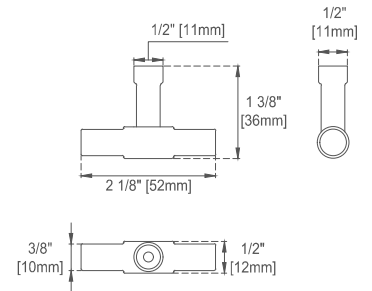

Drawer Box Material and Construction: 12mm Plywood/English Dovetail Joinery

Hardware Material and Finish: Zinc Alloy in Champagne Brass

Fits Drain Hole Size: 1 3/4"

Full Extension, Soft Close Glides

European Soft Close Hinges

## Dimension

Width: 71-7/8"

Depth: 23-1/2"

Height: 32-7/8"

Rough-In Height: 21-1/2"

# JAMES MARTIN VANITIES

Knob

Top View

Bamboo Drawer Organizer  
In the Top Drawer

Front View

All dimensions are nominal

Diagrams are of cabinet only—James Martin Optional Countertops and sinks are not shown