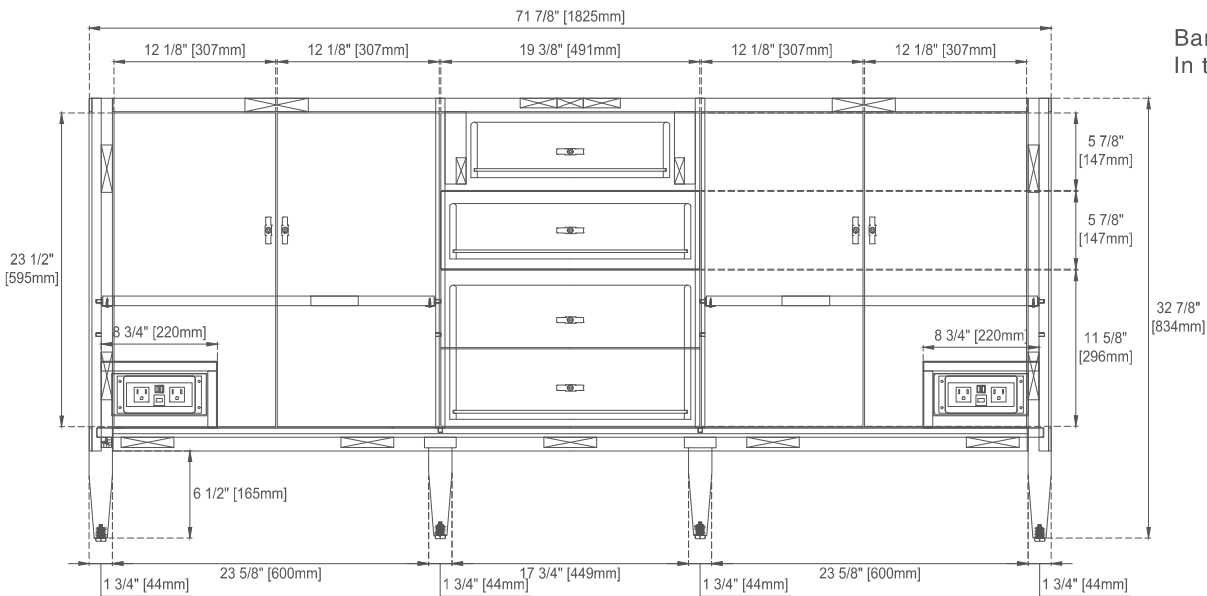

## Dimension

Width: 71-7/8"

Depth: 23-1/2"

Height: 32-7/8"

Rough-In Height: 21-1/2"

# JAMES MARTIN VANITIES

Knob

Top View

Bamboo Drawer Organizer  
In the Top Drawer

Front View

All dimensions are nominal

Diagrams are of cabinet only—James Martin Optional Countertops and sinks are not shown