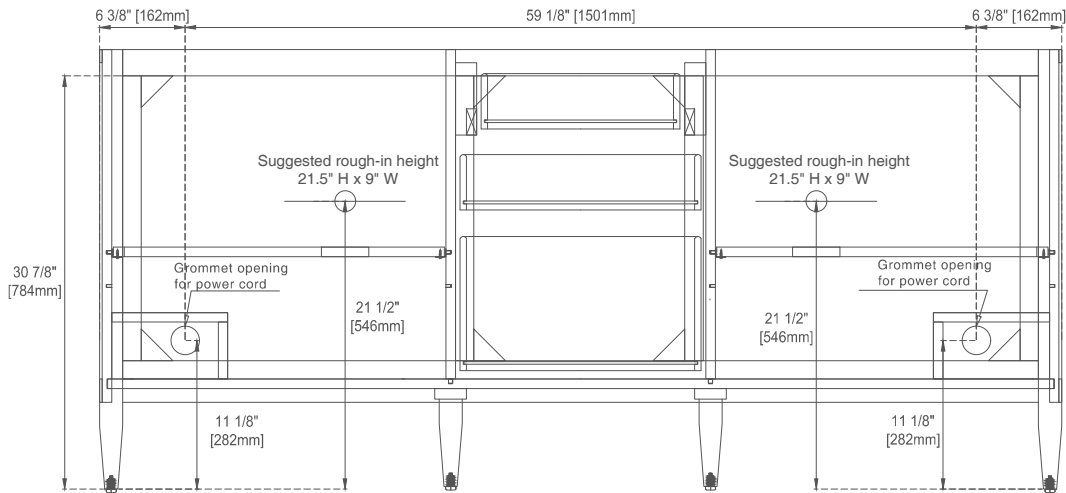

## Dimension

Width: 71-7/8"

Depth: 23-1/2"

Height: 32-7/8"

Rough-In Height: 21-1/2"

# JAMES MARTIN VANITIES

Knob

Top View

Bamboo Drawer Organizer  
In the Top Drawer

Front View

All dimensions are nominal

Diagrams are of cabinet only—James Martin Optional Countertops and sinks are not shown

# 72" MYRRIN VANITY

485-V72-BW

485-V72-CBO

485-V72-WLT

# JAMES MARTIN VANITIES

Side View 1

Side View 2

Back View

All dimensions are nominal

Diagrams are of cabinet only—James Martin Optional Countertops and sinks are not shown

Visit website for warranty and installation information  
[www.jamesmartinvanities.com](http://www.jamesmartinvanities.com)