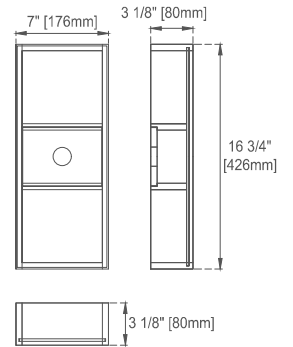

Drawer Box Material and Construction: 12mm Plywood/English Dovetail Joinery

Hardware Material and Finish: Zinc Alloy in Champagne Brass

Fits Drain Hole Size: 1 3/4"

Full Extension, Soft Close Glides

European Soft Close Hinges

## Dimension

Width: 71-7/8"

Depth: 23-1/2"

Height: 32-7/8"

Rough-In Height: 21-1/2"

# 72" MYRRIN VANITY

485-V72-BW

485-V72-CBO

485-V72-WLT

# JAMES MARTIN VANITIES

Knob

Top View

Bamboo Drawer Organizer  
In the Top Drawer

Front View

All dimensions are nominal

Diagrams are of cabinet only—James Martin Optional Countertops and sinks are not shown