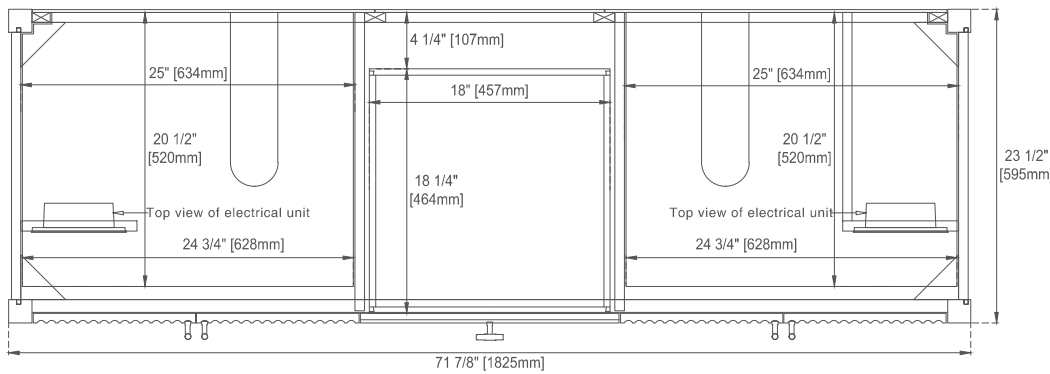

## Dimension

Width: 71-7/8"

Depth: 23-1/2"

Height: 32-7/8"

Rough-In Height: 21-1/2"

# JAMES MARTIN VANITIES

Knob

Top View

Bamboo Drawer Organizer  
In the Top Drawer

Front View

All dimensions are nominal

Diagrams are of cabinet only—James Martin Optional Countertops and sinks are not shown