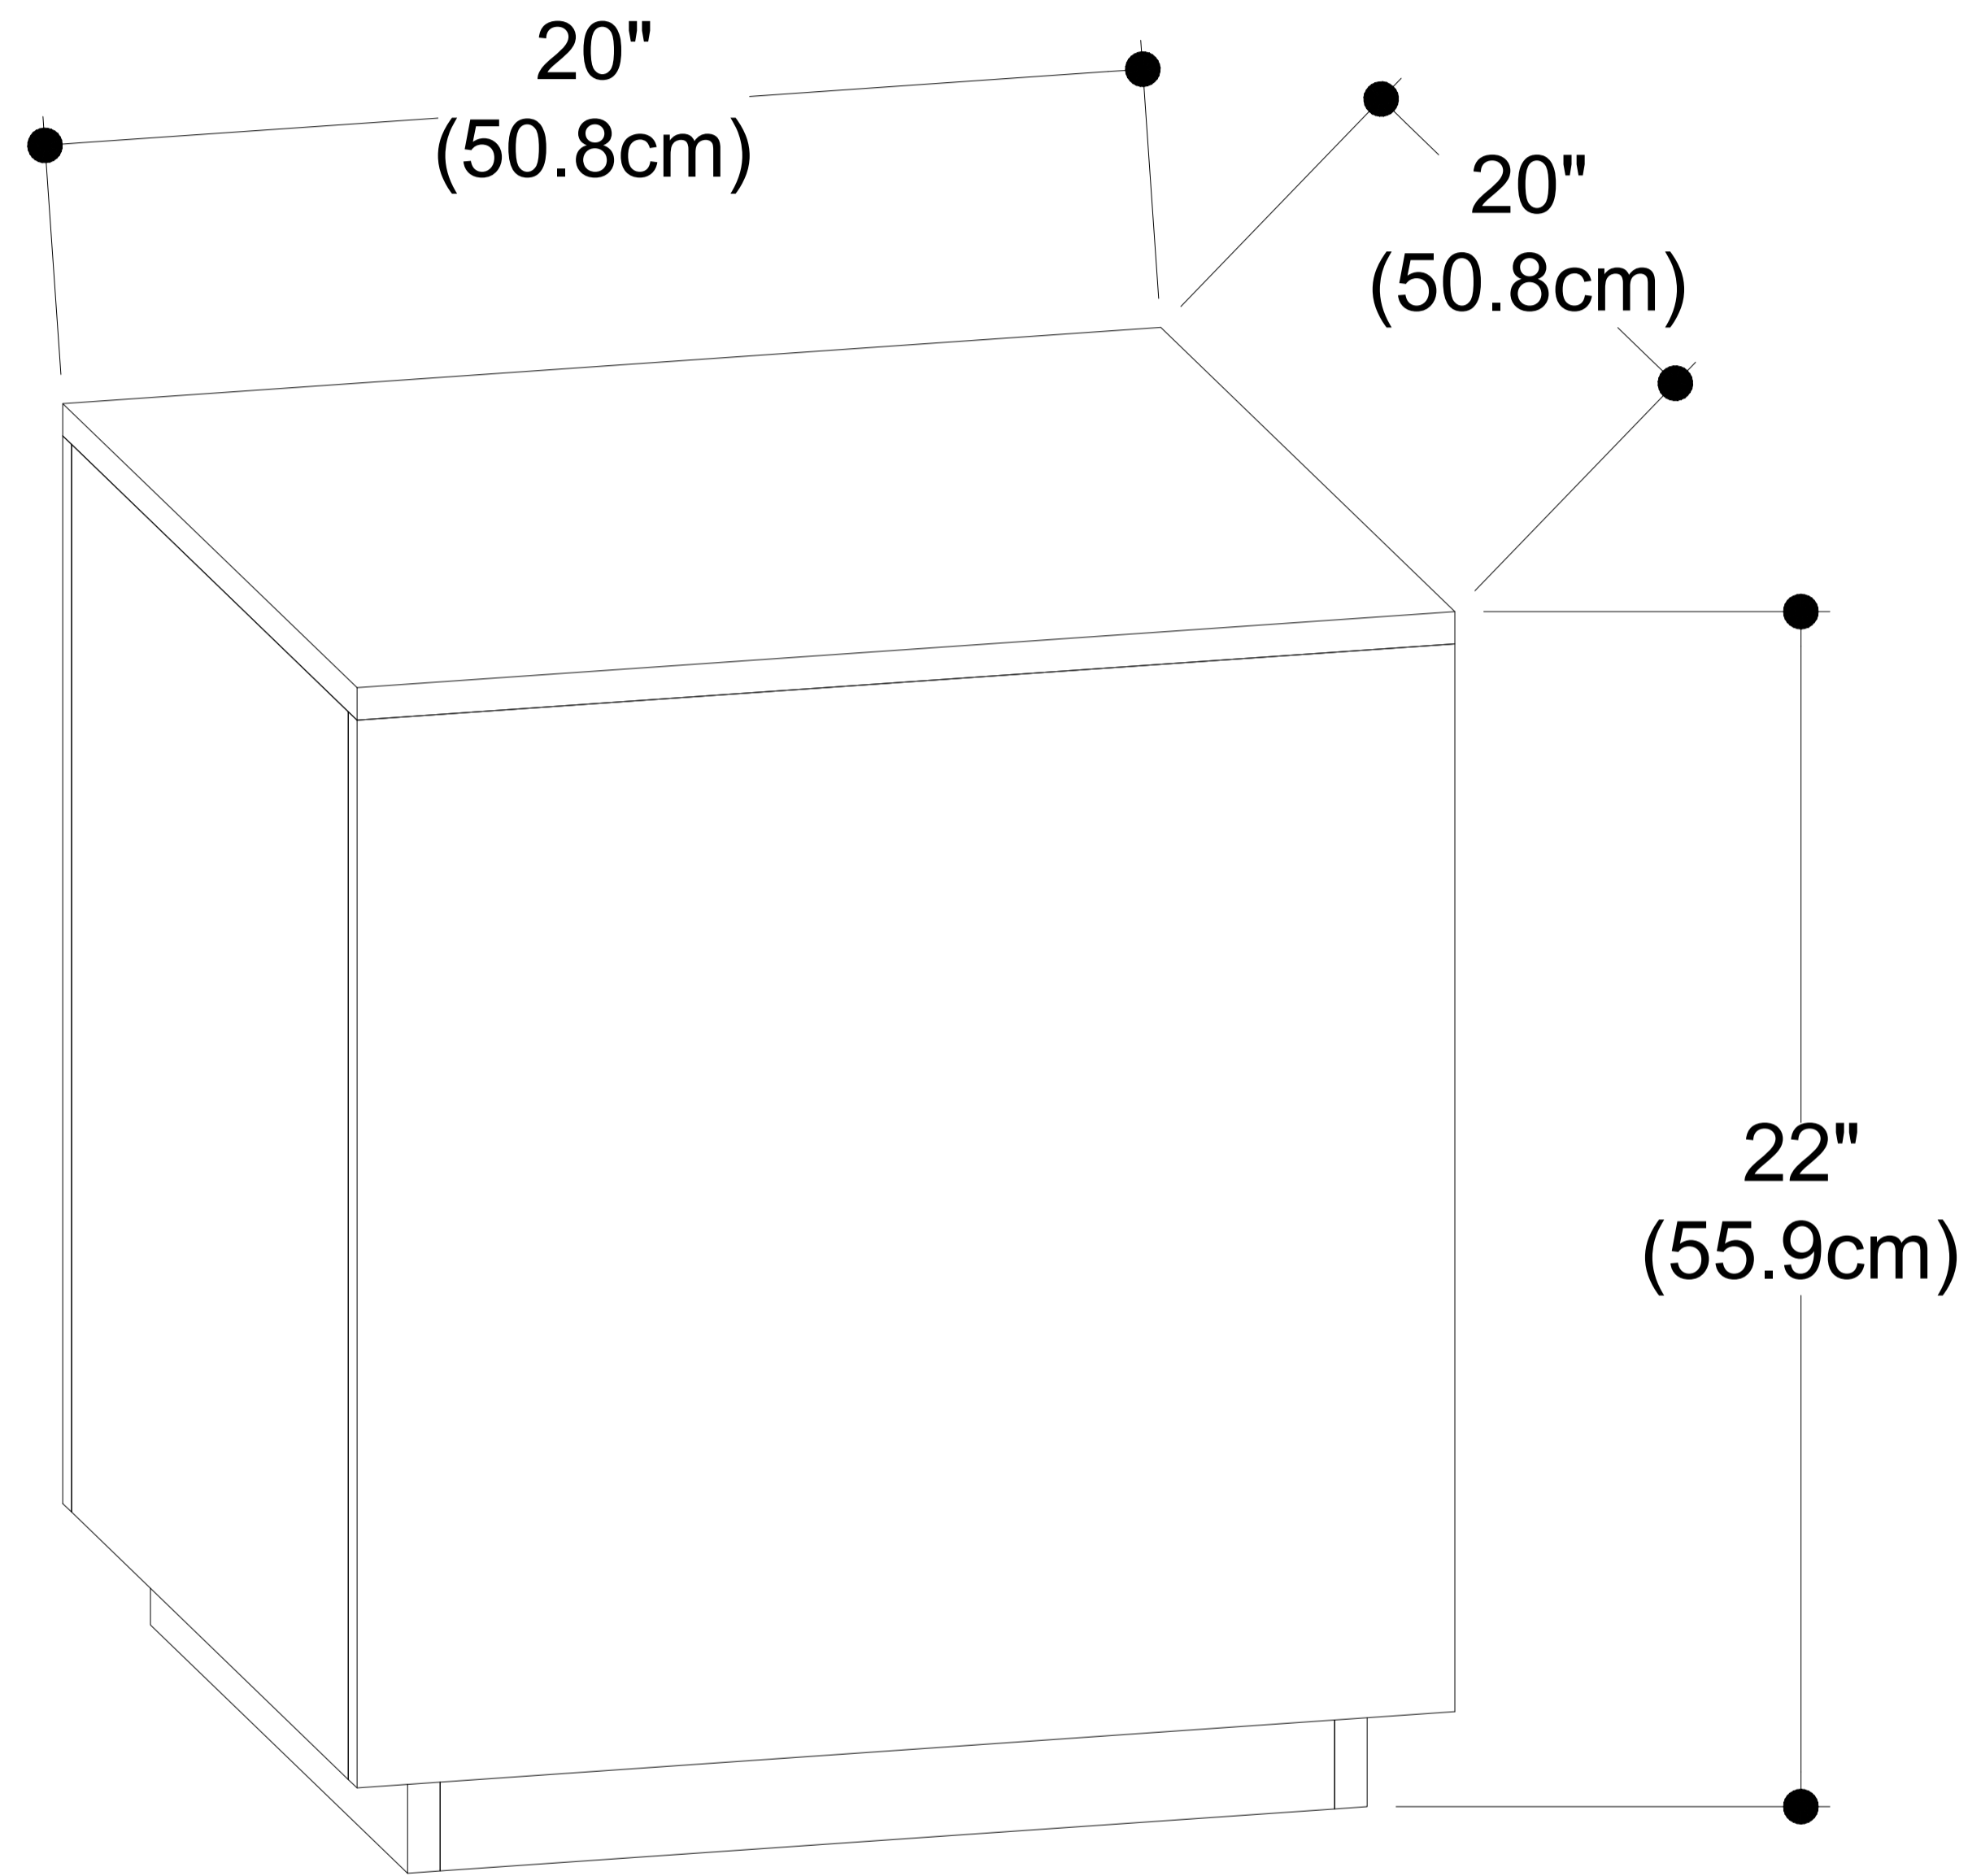

Lockhart Side Table

Net Weight: 33.15 lbs / 15.04 Kgs