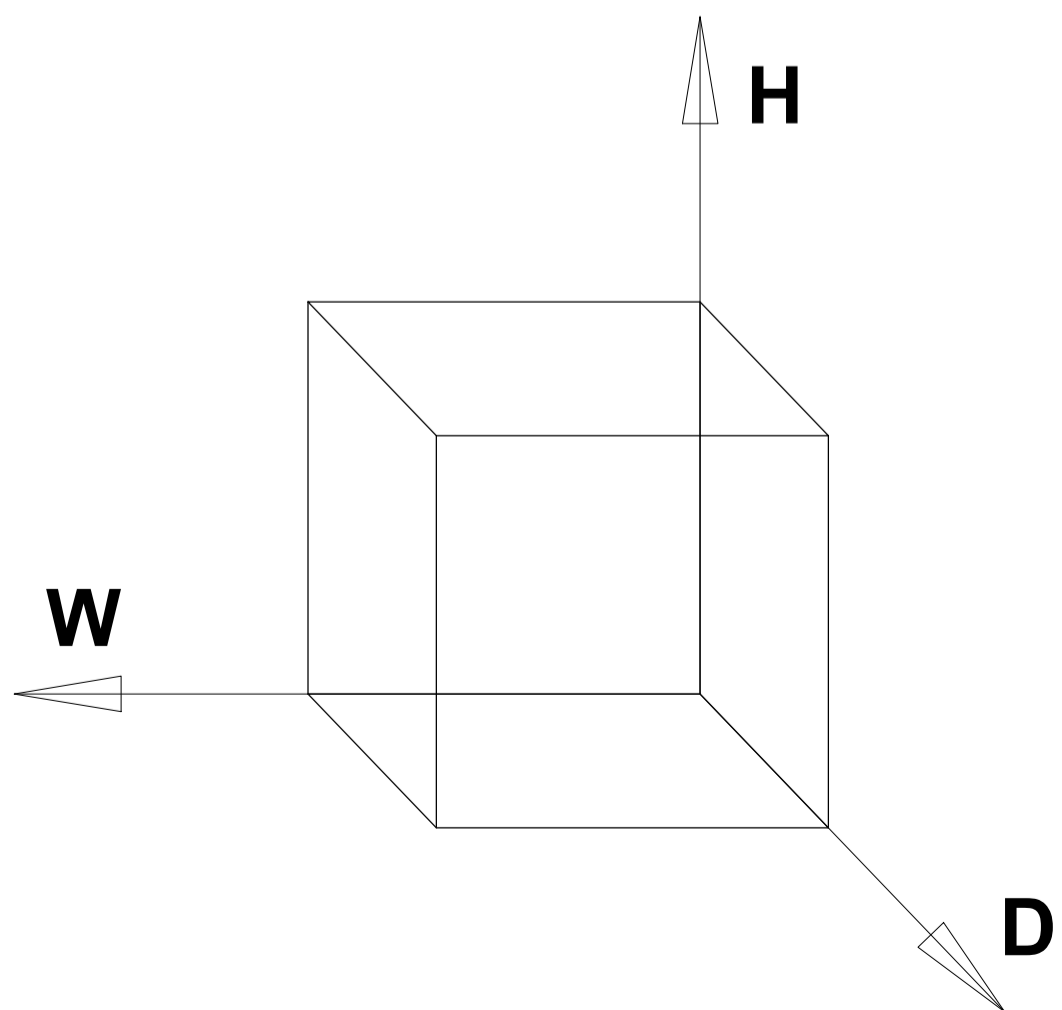

Lockhart Side Table

Net Weight: 33.15 lbs / 15.04 Kgs