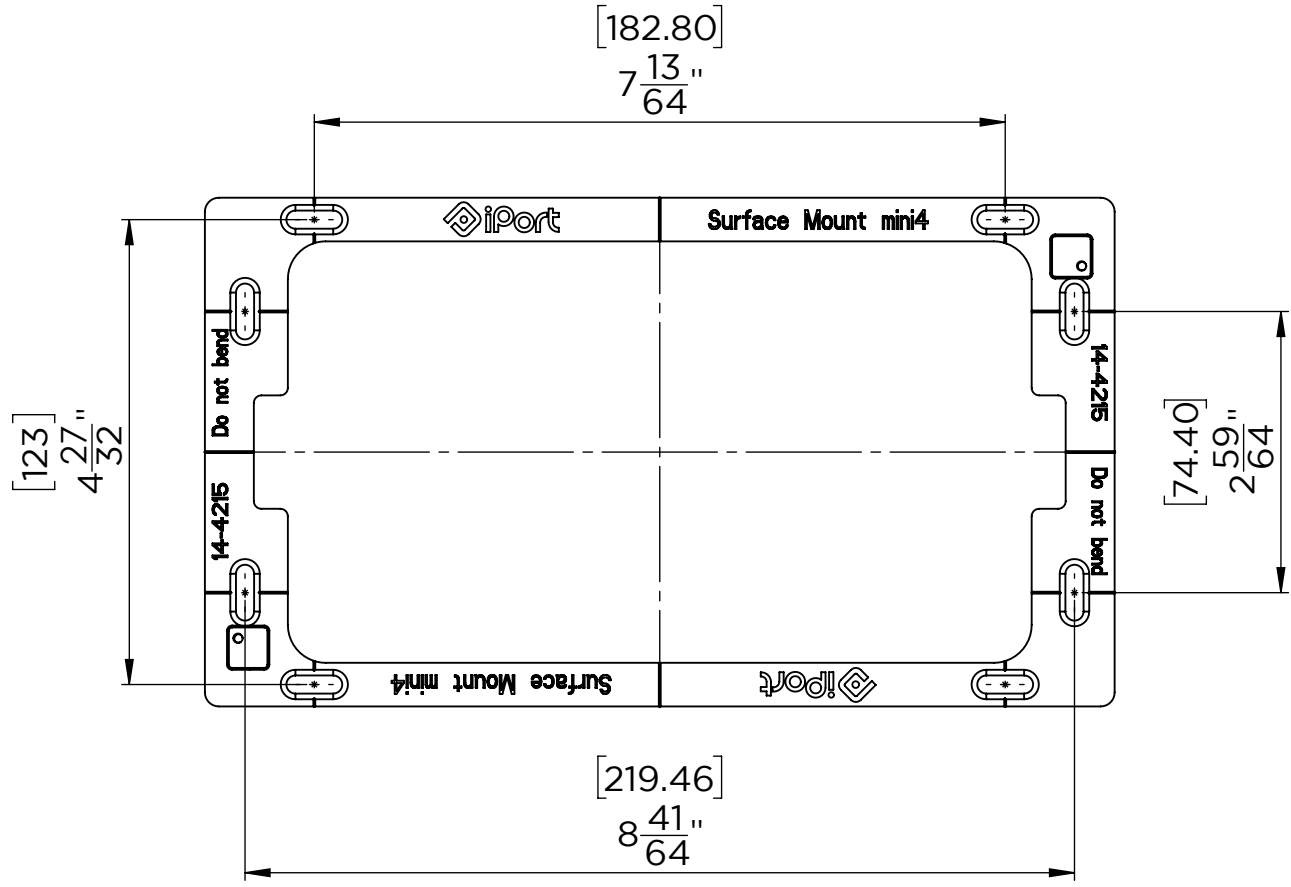

4

3

2

1

METRIC/INCHES		I PORT <small>BY SONANCE</small>	
DESIGNED IN SAN CLEMENTE, CALIFORNIA BY IPORT		NAME BRACKET SM MINI4	
<small>NOTICE OF PROPRIETARY INFORMATION: THE INFORMATION CONTAINED HEREIN IS THE PROPRIETARY PROPERTY OF DANA INNOVATIONS. THE POSSESSOR AGREES TO THE FOLLOWING: 1. TO MAINTAIN THIS DOCUMENT IN CONFIDENCE 2. NOT TO REPRODUCE OR COPY IT 3. NOT TO REVEAL OR PUBLISH IT IN WHOLE OR IN PART 4. ALL RIGHTS RESERVED</small>			
SIZE B	SKU 70722, 70723, 70724	REV A	
SCALE: 1:2	WEIGHT: 0.32 LBS	SHEET 1 OF 1	