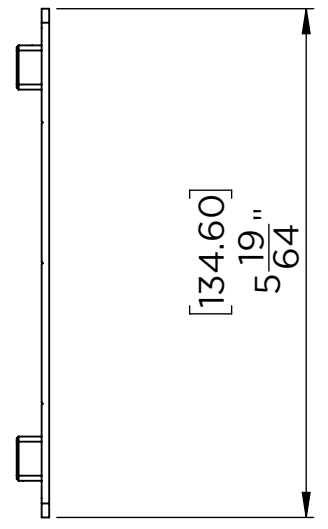

4

3

2

1

METRIC/INCHES		I PORT <small>BY SONANCE</small>	
DESIGNED IN SAN CLEMENTE, CALIFORNIA BY IPORT		NAME BRACKET SM MINI4	
<small>NOTICE OF PROPRIETARY INFORMATION: THE INFORMATION CONTAINED HEREIN IS THE PROPRIETARY PROPERTY OF DANA INNOVATIONS. THE POSSESSOR AGREES TO THE FOLLOWING: 1. TO MAINTAIN THIS DOCUMENT IN CONFIDENCE 2. NOT TO REPRODUCE OR COPY IT 3. NOT TO REVEAL OR PUBLISH IT IN WHOLE OR IN PART 4. ALL RIGHTS RESERVED</small>			
SIZE B	SKU 70722, 70723, 70724	REV A	
SCALE: 1:2	WEIGHT: 0.32 LBS	SHEET 1 OF 1	

4

3

2

1

B

B

A

A