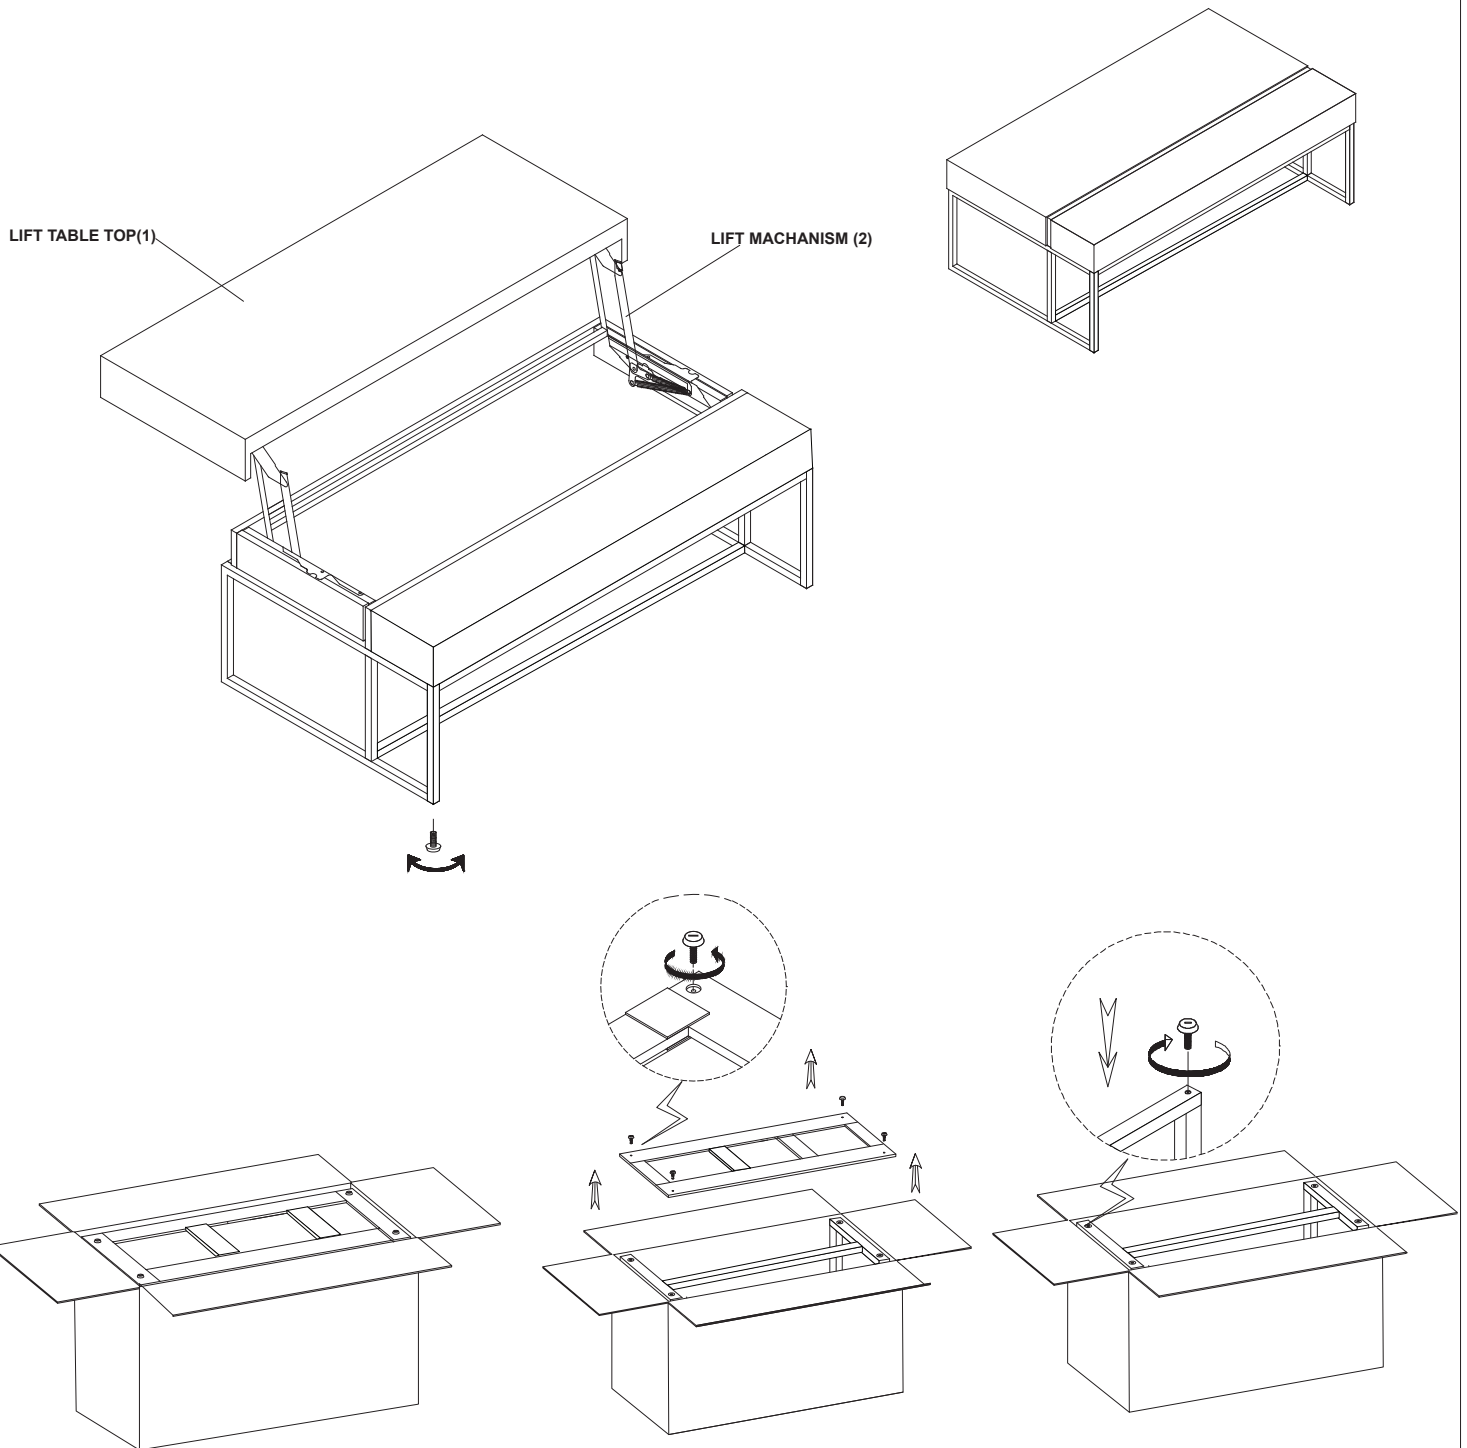

A.R.T. FURNITURE® ASSEMBLY INSTRUCTIONS

Cocktail Table
269300-2556

Thank you for purchasing this quality product from A.R.T. Furniture. Be sure to check all packing material for parts which may have come loose inside the carton during shipment. Identify and count all parts and compare with the parts list below.

Note: Some furniture is heavy, it is recommended that two people assembly this item to avoid injury or damage.

For shipping only, please remove before assembly. Discard the stretcher. Do not throw Adjustable Leveller.