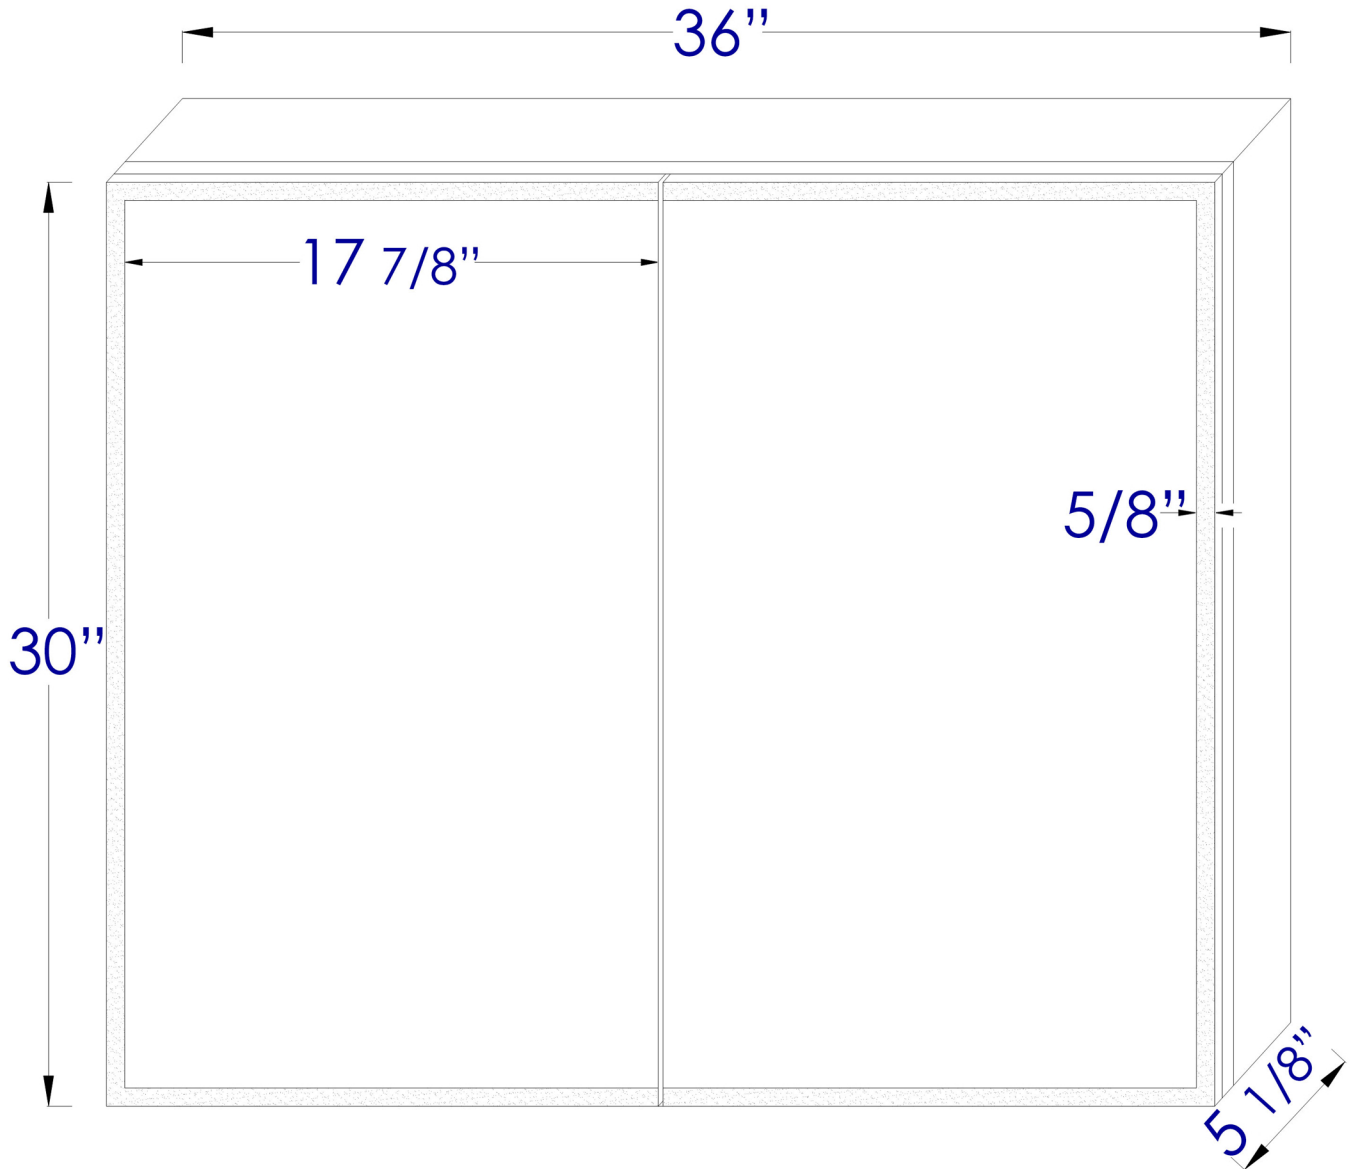

ABMC3630

36" x 30" Double Door LED Light
Medicine Cabinet

Note: All product dimensions are approximate and should be verified on site prior to installation.
Visit www.ALFIbrand.com for more information.