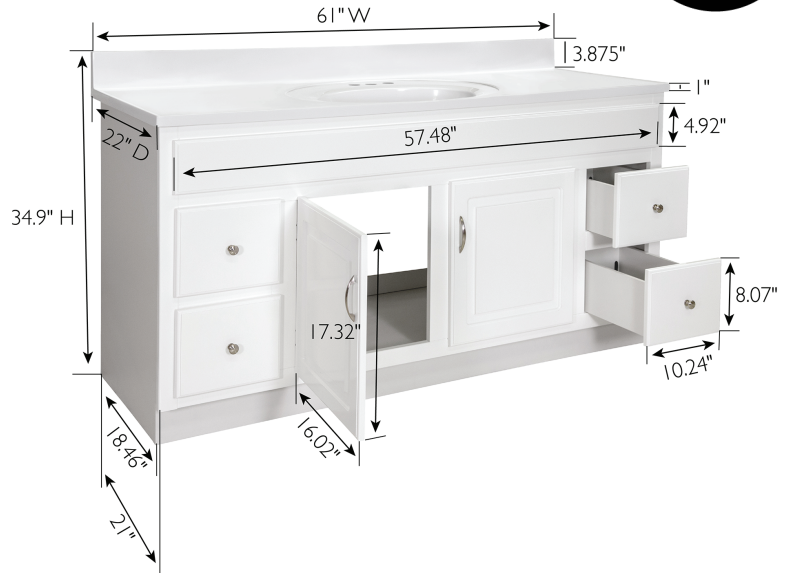

Concord 2-Door 4-Drawer Vanity with Cultured Marble 4 in. Centerset Solid White Top, Fully Assembled, 61x22, White Base

FULLY ASSEMBLED VANITY

SPECIFICATIONS

MATERIAL CONSTRUCTION:	Wood/Cultured Marble
ASSEMBLY REQUIRED:	No
ASSEMBLED DIMENSIONS:	34.9" H x 61" L x 22" D
ASSEMBLED WEIGHT:	180.45 lbs.
TOOLS NEEDED FOR INSTALLATION:	100% Silicone
CONSTRUCTION TYPE:	Face Frame
HINGE STYLE:	Soft Close
DOOR STYLE:	Shaker
DRAWER STYLE:	4 MDF Drawers
GLIDE STYLE:	STD Easy Glide
DWR #1 DIMENSIONS:	8.2" H x 14.5" L x 10.2" D
DWR CONSTRUCTION:	Standard
SIDES MATERIAL:	MDF
BOTTOM MATERIAL:	MDF

TOE KICK INSET WIDTH:	2.2"
BACK PANEL MATERIAL:	MDF
BACK BRACE MATERIAL:	N/A
FAUCET TYPE:	Lav Centerset
NUMBER OF MOUNTING HOLES:	3
BOWL MATERIAL:	Cultured Marble
BACK SPLASH INCLUDED:	Yes
COLOR:	Solid White
NUMBER OF BOWLS:	1
BOWL DIMENSIONS:	5.63" H x 11.625" W x 16.875" D
BOWL SHAPE:	Oval
SINK THICKNESS:	1"
MOUNTING TYPE:	Centerset
OVERFLOW HOLE:	Yes