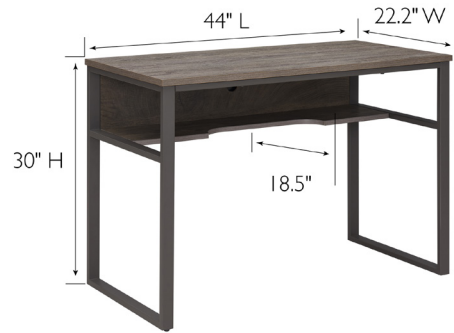

Kona Desk  
Corojo/Gunmetal Gray

**SPECIFICATIONS**

MATERIAL CONSTRUCTION:	Metal + HDF
ASSEMBLY REQUIRED:	Yes
TOOLS NEEDED FOR ASSEMBLY:	Allen Wrench
DRAWER TYPE:	Recessed
ASSEMBLED DIMENSIONS:	30" H x 44" L x 22.2" W
ASSEMBLED WEIGHT:	47.3 lbs.
CABLE MANAGEMENT:	Yes
AC/USB OUTLET:	No
KNEE SPACE DEPTH:	14.6"
KNEE SPACE WIDTH:	18.5"
TOP MATERIAL:	HPL
SIDES MATERIAL:	Metal
LEG MATERIAL:	Steel tube
FRAME COLOR:	Gunmetal Gray
TOP COLOR:	Corojo
COLLAPSIBLE:	No