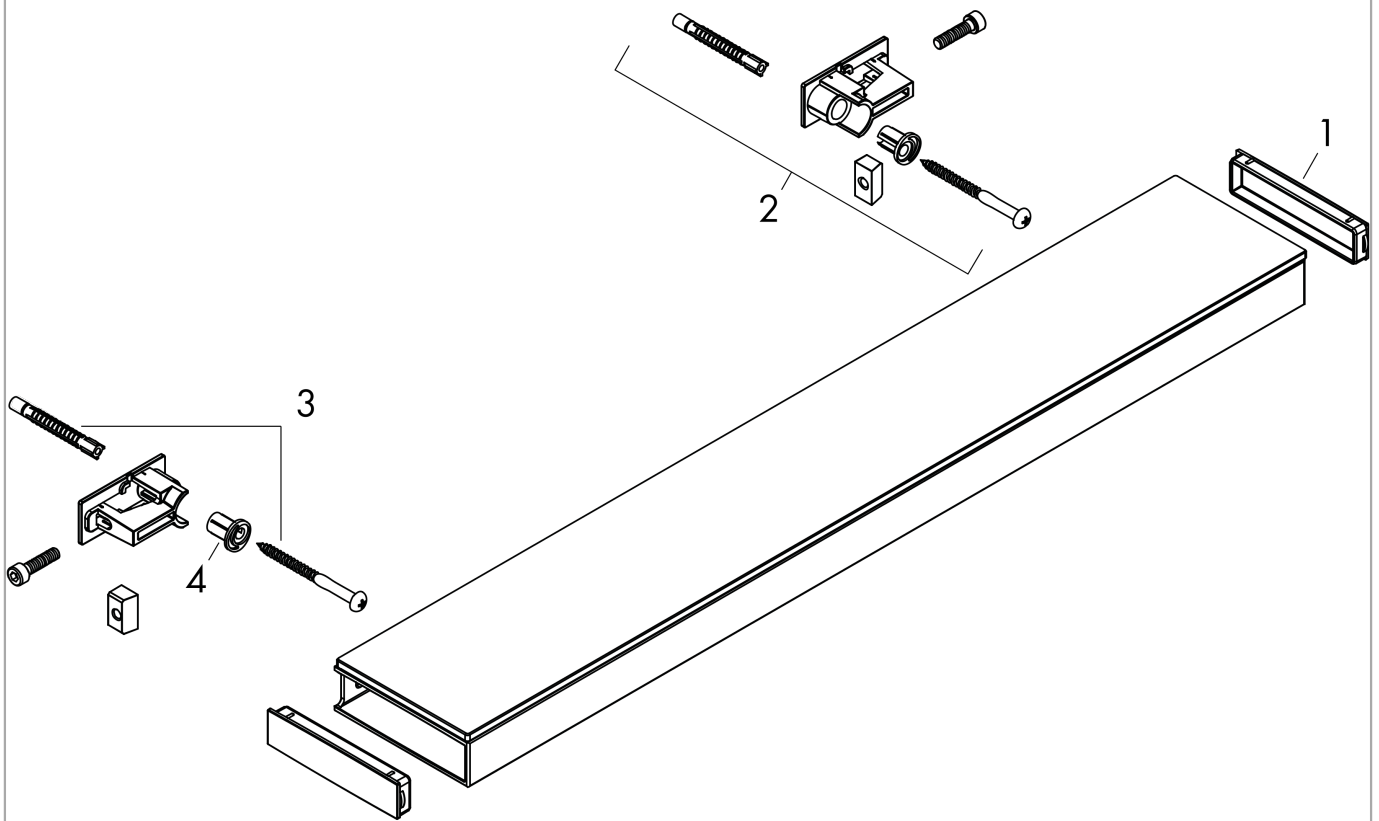

**Rainfinity
Shelf 500**

Finishes : **matte white** Part no. : **26844700**

Description

Features

- Surface of the shelf at color variant -000 = mirror glass, at color variant -700 = graphite color, satined
- Metal
- Wall-mounted

Product image

Scale drawing

**Rainfinity
Shelf 500**

Finishes : **matte white** Part no. : **26844700**

Exploded drawing

Year of production: >07/19

**Rainfinity
Shelf 500**

Finishes : **matte white** Part no. : **26844700**