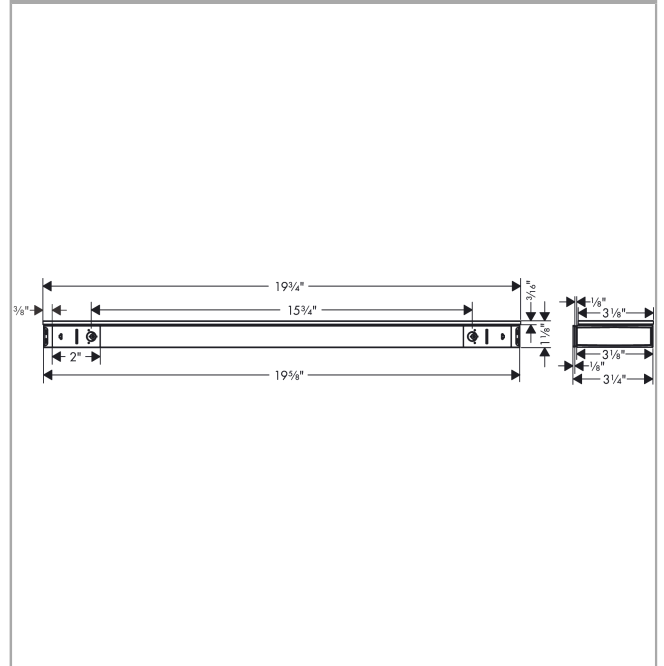

**Rainfinity
Shelf 500**

Finishes : **matte white** Part no. : **26844700**

Description

Features

- Surface of the shelf at color variant -000 = mirror glass, at color variant -700 = graphite color, satined
- Metal
- Wall-mounted

Product image

Scale drawing

**Rainfinity
Shelf 500**

Finishes : **matte white** Part no. : **26844700**

Exploded drawing

Year of production: >07/19

**Rainfinity
Shelf 500**

Finishes : **matte white** Part no. : **26844700**

Spare parts list

Year of production: **>07/19**

Pos.	Description	Part no.	PC	PU
1	cover	93516000	0	1
2	support cpl.	93515000	0	1
3	mounting set	96179000	0	1
4	excentric socket	97604000	0	1