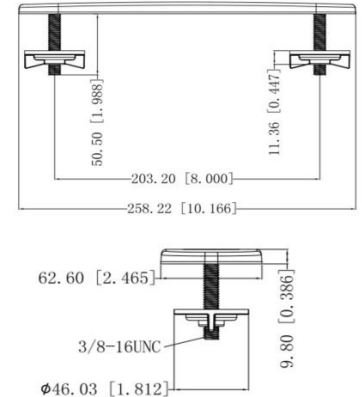

Spencer Single Handle Chef Kitchen Faucet Satin Nickel

SPECIFICATIONS

MATERIAL:	Steel	FLOW RATE:	1.8 GPM
HANDLE MATERIAL:	Zinc	LOW FLOW:	Yes
SPOUT MATERIAL:	N/A	HANDLES - CONFIGURATION:	Single Handle
CARTRIDGE MATERIAL:	Ceramic	HANDLE REACH:	N/A"
WATERWAY MATERIAL:	Brass	SPRAYER INCLUDED:	No
SPRAYER MATERIAL:	Nylon	SPRAYER HOSE LENGTH:	59 cm
DRAIN MATERIAL:	N/A	SPRAYER TYPE:	Pull-Down
FAUCET TYPE:	Kitchen Pull-Down	SOAP DISPENSER INCLUDED:	No
MOUNTING TYPE:	Deck Mount	QUICK ATTACH INCLUDED:	Yes
MOUNTING HOLES:	1	DIMENSIONS WITH DECK PLATE:	10.17" L x 10.16" W x 10.16"
MAX DECK THICKNESS:	1.57"	WEIGHT WITH DECK PLATE:	7.62 lbs.
DECK PLATE - INCLUDED:	Yes	DIMENSIONS W/O DECK PLATE:	2.0625" L x 10.16" W x 10.16"
SPOUT REACH:	8"	WEIGHT W/O DECK PLATE:	7.12 lbs.
SPOUT HEIGHT:	5.94"	PVD FINISH:	Yes