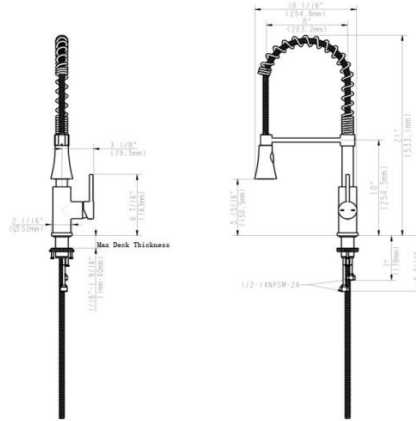

Spencer Single Handle Chef Kitchen Faucet Satin Nickel

SPECIFICATIONS

MATERIAL:	Steel	FLOW RATE:	1.8 GPM
HANDLE MATERIAL:	Zinc	LOW FLOW:	Yes
SPOUT MATERIAL:	N/A	HANDLES - CONFIGURATION:	Single Handle
CARTRIDGE MATERIAL:	Ceramic	HANDLE REACH:	N/A"
WATERWAY MATERIAL:	Brass	SPRAYER INCLUDED:	No
SPRAYER MATERIAL:	Nylon	SPRAYER HOSE LENGTH:	59 cm
DRAIN MATERIAL:	N/A	SPRAYER TYPE:	Pull-Down
FAUCET TYPE:	Kitchen Pull-Down	SOAP DISPENSER INCLUDED:	No
MOUNTING TYPE:	Deck Mount	QUICK ATTACH INCLUDED:	Yes
MOUNTING HOLES:	1	DIMENSIONS WITH DECK PLATE:	10.17" L x 10.16" W x 10.16"
MAX DECK THICKNESS:	1.57"	WEIGHT WITH DECK PLATE:	7.62 lbs.
DECK PLATE - INCLUDED:	Yes	DIMENSIONS W/O DECK PLATE:	2.0625" L x 10.16" W x 10.16"
SPOUT REACH:	8"	WEIGHT W/O DECK PLATE:	7.12 lbs.
SPOUT HEIGHT:	5.94"	PVD FINISH:	Yes