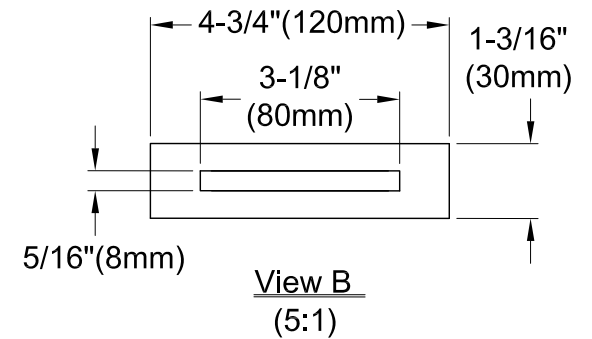

VTSQ673223

67" Acrylic Tub With Overflow & Pop-up Drain

M14 x 120 (4 pcs)
M14 x 100 (1 pc)

Section A-A

Ref# VTSQ673223 | 2018-03-A