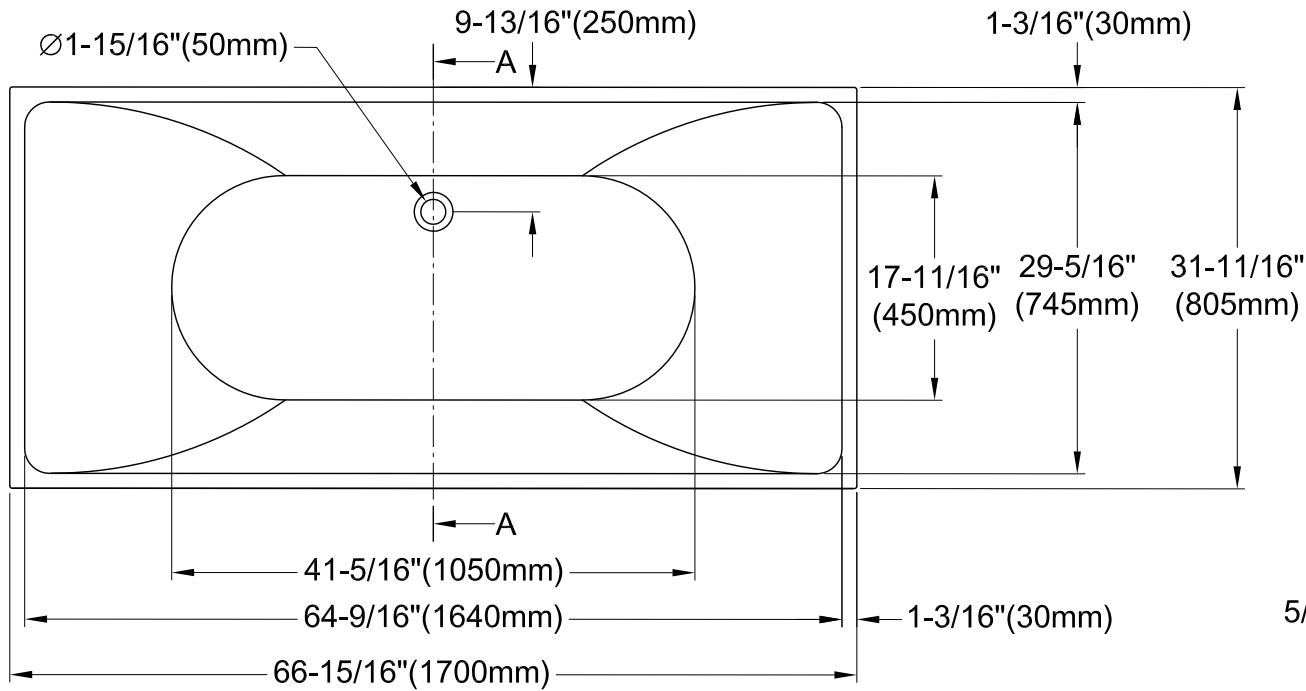

VTSQ673223

67" Acrylic Tub With Overflow & Pop-up Drain

M14 x 120 (4 pcs)
M14 x 100 (1 pc)

Section A-A

Ref# VTSQ673223 | 2018-03-A