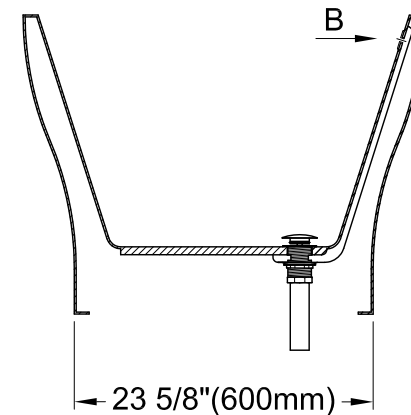

VTSQ673223

67" Acrylic Tub With Overflow & Pop-up Drain

M14 x 120 (4 pcs)
M14 x 100 (1 pc)

Section A-A

Ref# VTSQ673223 | 2018-03-A