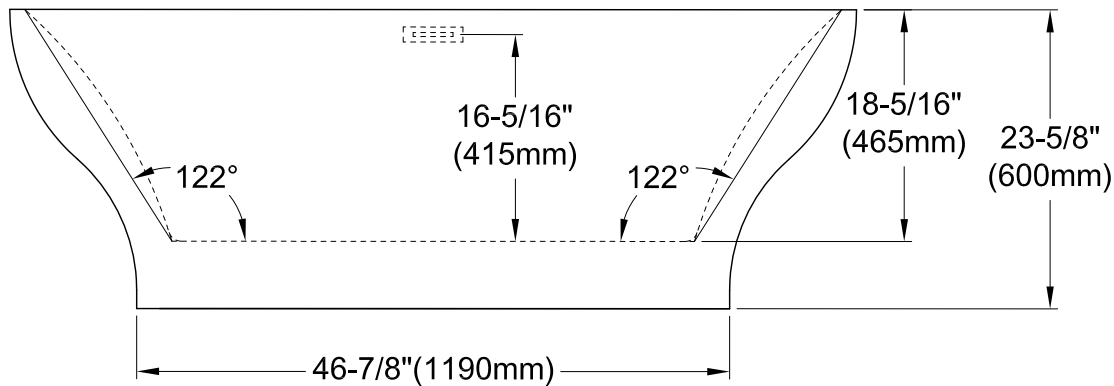

VTSQ673223

67" Acrylic Tub With Overflow & Pop-up Drain

M14 x 120 (4 pcs)
M14 x 100 (1 pc)

Section A-A

Ref# VTSQ673223 | 2018-03-A