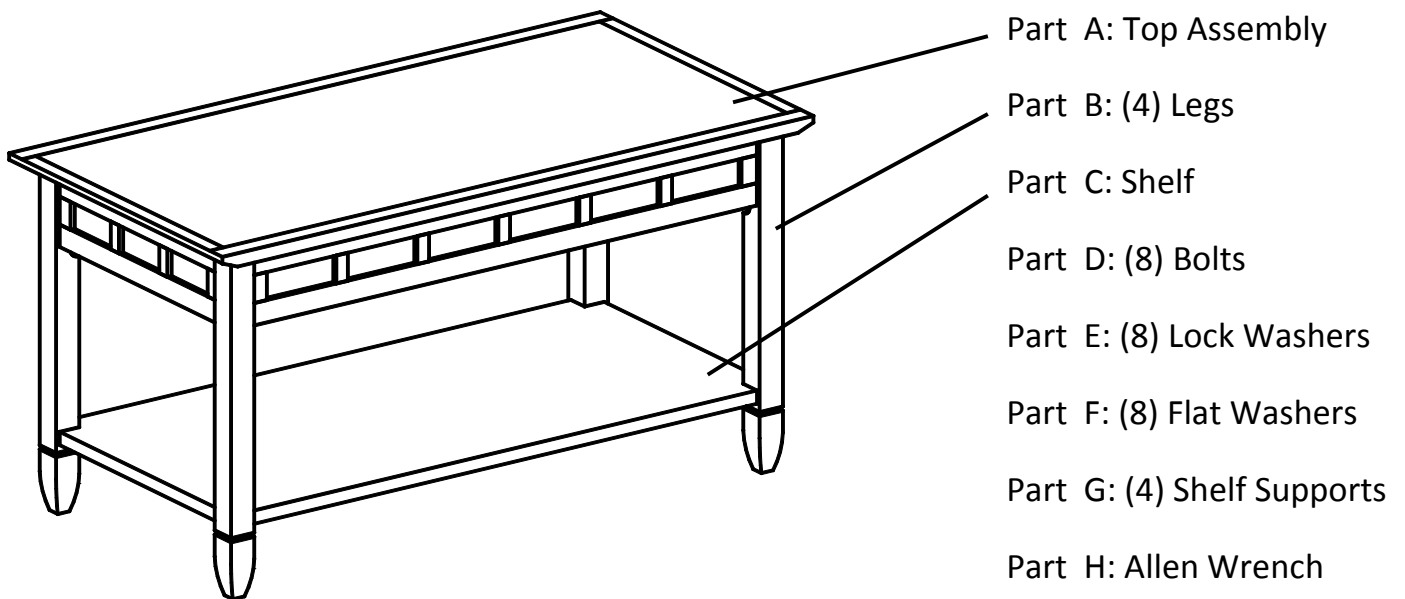

## Assembly Instructions, #10058 Compact Cocktail

1. Place top assembly upside down and fasten four legs with (8) bolts, flat washers and lock washers. The lock washer goes between the head of the bolt and the flat washer. Do not tighten yet.
2. Place table upright and insert (4) shelf supports into holes in legs.
3. Place the shelf onto the shelf supports. Now you can tighten the bolts in step 1.
4. That's it! Enjoy your new Favorite Finds by Leick Furniture.